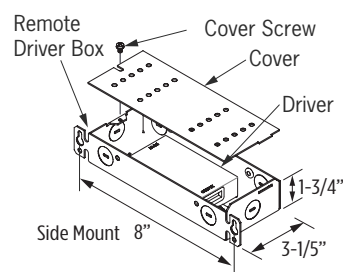

90CRI	Color rendering index minimum 90, minimum R9 value of 50 (delivered lumens reduced by 15%)
--------------	--

MOUNTING OPTION⁴ (Select one)

NOJBC	Mounting plate used when not mounting over any standard junction box
JBC2	Junction box cover for use with an existing 2"x4" rectangular junction box (by others). Painted to match finish
JBC4	Junction box cover (4-1/2" square) for use with an existing 4" octagonal junction box (by others). Painted to match finish

Maximum Recommended Remote Wiring Distance from Remote Driver to Fixture

Wire Size AWG	Maximum Remote Distance in Feet	
	CB3924-14	CB3942-26
12GA	550	300
14GA	350	175
16GA	225	100
18GA	125	75

REMOTE DRIVER DETAILS