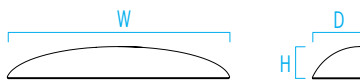

OW3942 SANIBEL™

Outdoor Sconce

[VisaLighting.com/products/Sanibel](https://www.VisaLighting.com/products/Sanibel)

Type: _____ Project: _____ Location: _____

DIMENSIONS¹

Depth is measured from wall to front of fixture

W = Width H = Height D = Depth

	OW3942-14	OW3942-26
W	14-3/4" (375 mm)	26-1/2" (673 mm)
H	2-1/8" (54 mm)	
D	2-7/8" (73 mm)	3-1/4" (83 mm)

FEATURES

- Die cast aluminum housing
- Frosted acrylic lens
- May be mounted in uplight or downlight orientation
- High and low lumen output options
- Optional 90+ CRI
- Dimmable 0-10V to 1%
- Remote driver standard and included
- Easily cleaned slim profile
- IP54 rated
- Non-VOC powder coat paint finish
- ETL listed for wet locations