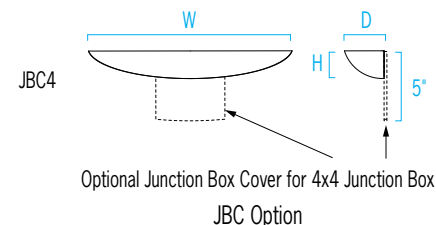

OW3942 SANIBEL (cont.)

Outdoor Sconce

Fill in shaded boxes using information listed below

				- MVOLT			
MODEL¹ OW3942-14 OW3942-26 See page 1	SOURCE² L30K(H) L30K(L) L35K(H) L35K(L) L40K(H) L40K(L)	SOURCE OPTION³ 90CRI Minimum 80CRI is standard if option is not selected	VOLTAGE MVOLT	MOUNTING OPTION⁴ NOJBC JBC2 JBC4	FINISH See last page for finish order codes		

SOURCE² (Select one source)

Dimmable 0-10V to 1%, Minimum 80CRI, within 3-step MacAdam

SOURCE	CCT	OW3942-14		OW3942-26	
		Delivered Lumens	Power/Watts	Delivered Lumens	Power/Watts
L30K(H)	3000K	950	22	1900	43
L30K(L)	3000K	450	9	950	15
L35K(H)	3500K	1000	22	2000	43
L35K(L)	3500K	500	9	1000	15
L40K(H)	4000K	1000	22	2000	43
L40K(L)	4000K	500	9	1000	15

LUMEN MAINTENANCE RATING

L85 (reported)	≥60,000 hrs

Reported Lifetime per IES TM-21

SOURCE OPTION³

Minimum 80CRI within 3-step MacAdam is standard if option is not selected

90CRI	Color rendering index minimum 90, minimum R9 value of 50 (delivered lumens reduced by 15%)

MOUNTING OPTION⁴ (Select one)

NOJBC	Mounting plate used when not mounting over any standard junction box
JBC2	Junction box cover for use with an existing 2"x4" rectangular junction box (by others). Painted to match finish
JBC4	Junction box cover (4-1/2" square) for use with an existing 4" octagonal junction box (by others). Painted to match finish