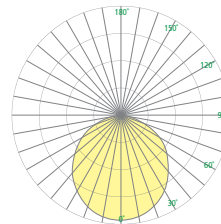

PHOTOMETRICS

Downlight