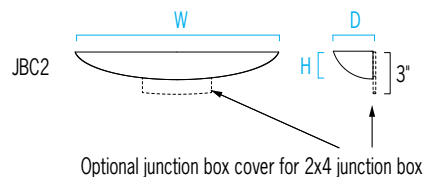

OW3942 SANIBEL (cont.)

Outdoor Sconce

Fill in shaded boxes using information listed below

				- MVOLT			
MODEL¹ OW3942-14 OW3942-26 See page 1	SOURCE² L30K(H) L30K(L) L35K(H) L35K(L) L40K(H) L40K(L)	SOURCE OPTION³ 90CRI Minimum 80CRI is standard if option is not selected	VOLTAGE MVOLT	MOUNTING OPTION⁴ NOJBC JBC2 JBC4	FINISH See last page for finish order codes		

SOURCE² (Select one source)

Dimmable 0-10V to 1%, Minimum 80CRI, within 3-step MacAdam

SOURCE	CCT	OW3942-14		OW3942-26	
		Delivered Lumens	Power/Watts	Delivered Lumens	Power/Watts
L30K(H)	3000K	950	22	1900	43
L30K(L)	3000K	450	9	950	15
L35K(H)	3500K	1000	22	2000	43
L35K(L)	3500K	500	9	1000	15
L40K(H)	4000K	1000	22	2000	43
L40K(L)	4000K	500	9	1000	15

LUMEN MAINTENANCE RATING

L85 (reported)	≥60,000 hrs

Reported Lifetime per IES TM-21

SOURCE OPTION³

Minimum 80CRI within 3-step MacAdam is standard if option is not selected

90CRI	Color rendering index minimum 90, minimum R9 value of 50 (delivered lumens reduced by 15%)

MOUNTING OPTION⁴ (Select one)

NOJBC	Mounting plate used when not mounting over any standard junction box
JBC2	Junction box cover for use with an existing 2"x4" rectangular junction box (by others). Painted to match finish
JBC4	Junction box cover (4-1/2" square) for use with an existing 4" octagonal junction box (by others). Painted to match finish