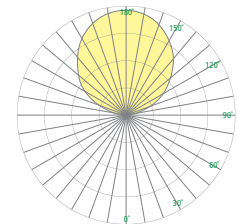

Uplight

ADA Compliant

ETL Listed

5 Year Warranty