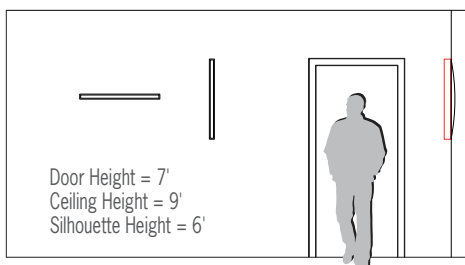

RELATIVE SCALE DRAWING