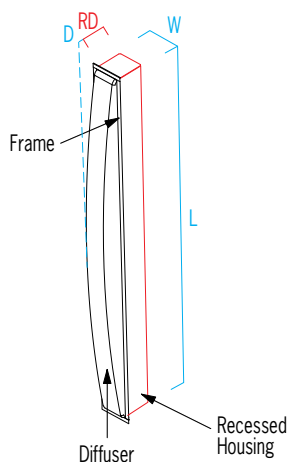

CB1911-T UNITY™ SLOT

3" Single Recessed Wall Unit – Tunable

VisaLighting.com/Families/Unity

Type: _____ Project: _____ Location: _____

DIMENSIONS

W = Weight L = Length D = Depth RD = Recessed Depth WT = Weight

W	3"	(76 mm)
L	47"	(1194 mm)
D	4"	(102 mm)
RD	4"	(102 mm)
WT	8.8 lbs	

FEATURES

- Integral drivers
- 90+ CRI
- Formed acrylic lenses
- Snap-in acrylic lens for tool-less access
- Drywall (smooth wall) mounting only
- Horizontal or vertical orientation
- ETL listed for damp locations. Not suited for exterior applications

RELATIVE SCALE DRAWING

PHOTOMETRICS

ADA

ETL Listed

5 Year Warranty

CB1911-T UNITY SLOT (cont.)

3" Single Recessed Wall Unit – Tunable

Fill in shaded boxes using information listed below