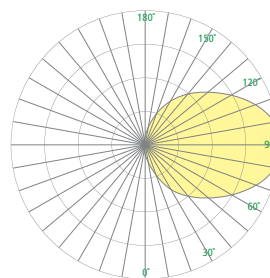

PHOTOMETRICS

ADA

ETL Listed

5 Year Warranty