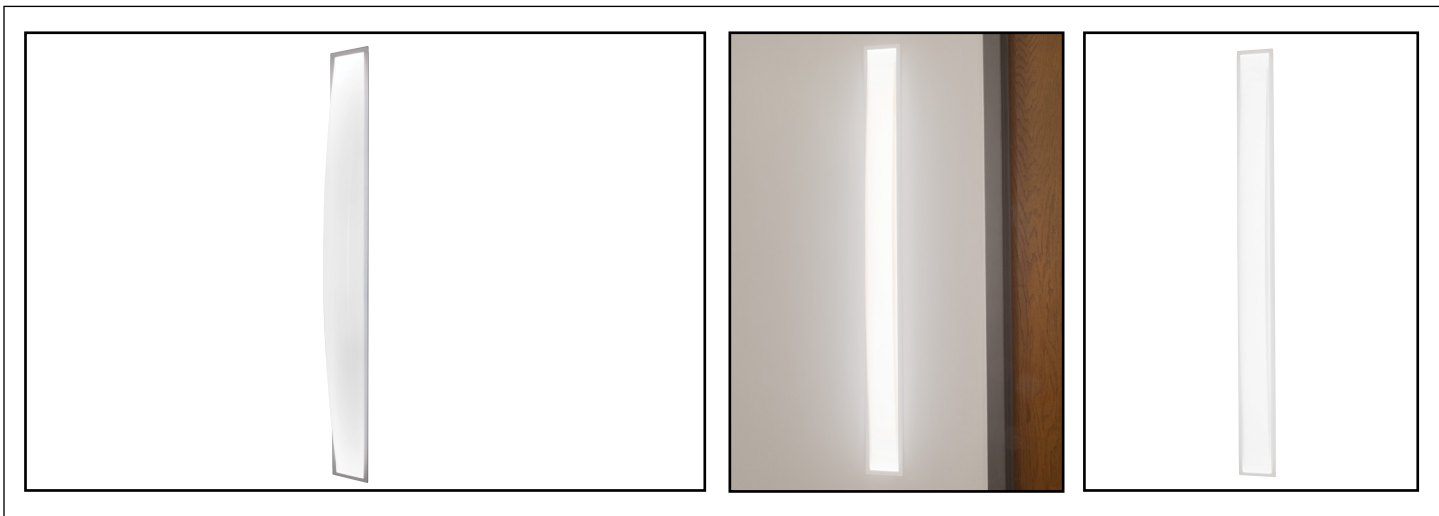

# CB1911-W UNITY™ SLOT

3" Single Recessed Wall Unit

[VisaLighting.com/Families/Unity](http://VisaLighting.com/Families/Unity)

Type: \_\_\_\_\_ Project: \_\_\_\_\_ Location: \_\_\_\_\_

## DIMENSIONS

W = Weight L = Length D = Depth RD = Recessed Depth WT = Weight

W	3"	(76 mm)
L	47"	(1194 mm)
D	4"	(102 mm)
RD	4"	(102 mm)
WT	8.8 lbs	