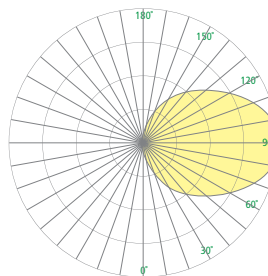

PHOTOMETRICS

ADA

ETL Listed

5 Year Warranty