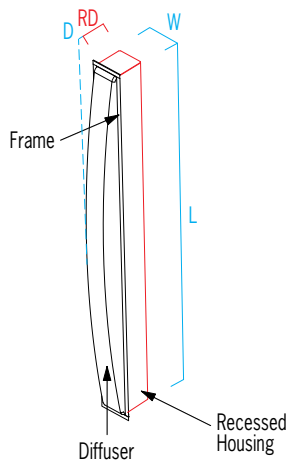

# CB1911-W UNITY™ SLOT

3" Single Recessed Wall Unit

[VisaLighting.com/Families/Unity](http://VisaLighting.com/Families/Unity)

Type: \_\_\_\_\_ Project: \_\_\_\_\_ Location: \_\_\_\_\_

## DIMENSIONS

W = Weight L = Length D = Depth RD = Recessed Depth WT = Weight

W	3"	(76 mm)
L	47"	(1194 mm)
D	4"	(102 mm)
RD	4"	(102 mm)
WT	8.8 lbs	

## FEATURES

- Integral drivers
- Optional 90+ CRI
- Formed acrylic lenses
- Snap-in acrylic lens for tool-less access
- Drywall (smooth wall) mounting only
- Horizontal or vertical orientation
- ETL listed for damp locations. Not suited for exterior applications