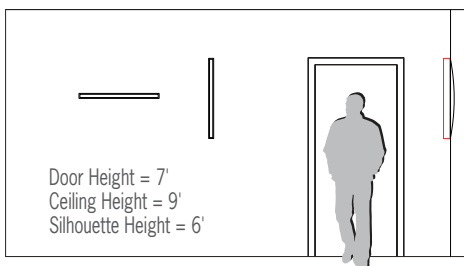

RELATIVE SCALE DRAWING