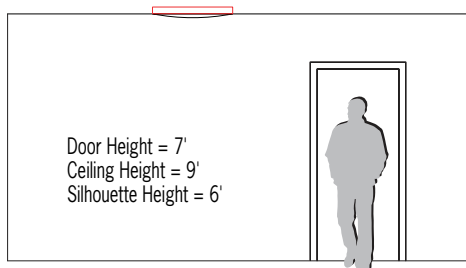

RELATIVE SCALE DRAWING