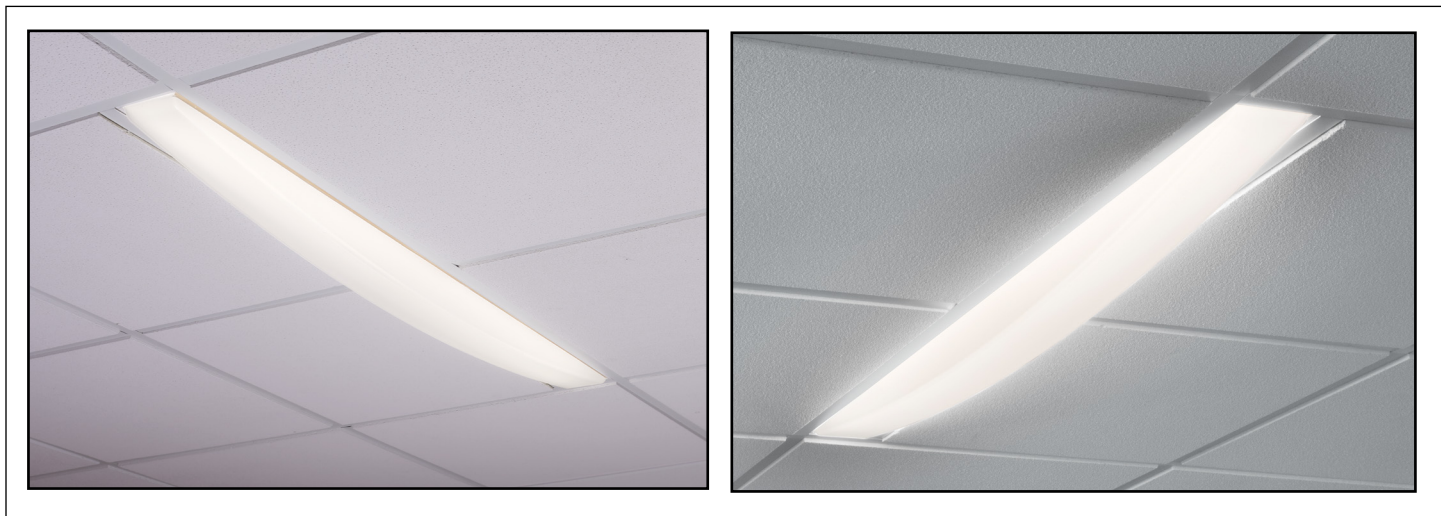

CM1911-W UNITY™ SLOT

3" Single Recessed Ceiling Unit

VisaLighting.com/Families/Unity

Type: _____ Project: _____ Location: _____

DIMENSIONS

W = Weight L = Length D = Depth RD = Recessed Depth WT = Weight

W	3"	(76 mm)
L	47"	(1194 mm)
D	4"	(102 mm)
RD	4"	(102 mm)
WT	8.8 lbs	

FEATURES

- Integral drivers
- Optional 90+ CRI
- Formed acrylic lenses
- Snap-in acrylic lens for toolless access
- Drywall and T-Grid mounting
- ETL listed for damp locations. Not suited for exterior applications