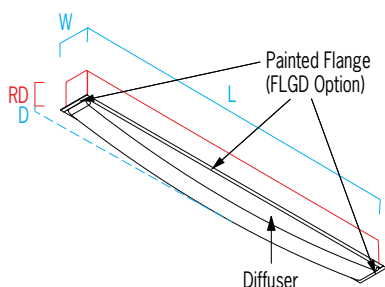

CM1911-W UNITY™ SLOT

3" Single Recessed Ceiling Unit

VisaLighting.com/Families/Unity

Type: _____ Project: _____ Location: _____

DIMENSIONS

W = Weight L = Length D = Depth RD = Recessed Depth WT = Weight

W	3"	(76 mm)
L	47"	(1194 mm)
D	4"	(102 mm)
RD	4"	(102 mm)
WT	8.8 lbs	

FEATURES

- Integral drivers
- Optional 90+ CRI
- Formed acrylic lenses
- Snap-in acrylic lens for toolless access
- Drywall and T-Grid mounting
- ETL listed for damp locations. Not suited for exterior applications