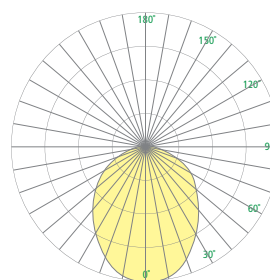

PHOTOMETRICS

ADA

ETL Listed

5 Year Warranty