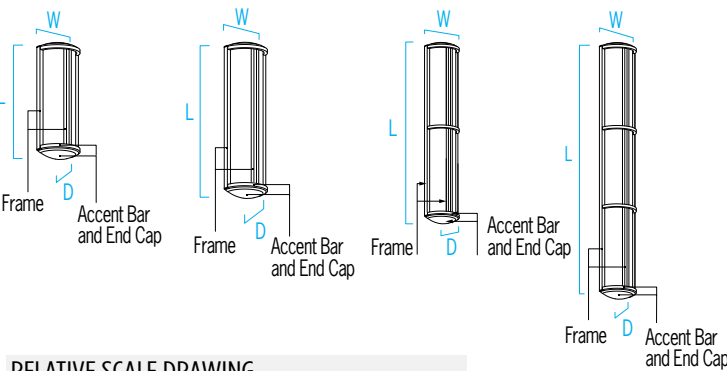

## DIMENSIONS<sup>1</sup>

Depth is measured from wall to front of fixture

L = Length D = Depth W = Width

	OW1301	OW1303	OW1305	OW1307
<b>L</b>	19-3/4" (502 mm)	25-1/8" (638 mm)	36-1/8" (918 mm)	47-1/4" (1200 mm)
<b>D</b>	4" (102 mm)			
<b>W</b>	7-1/4" (184 mm)			

## RELATIVE SCALE DRAWING