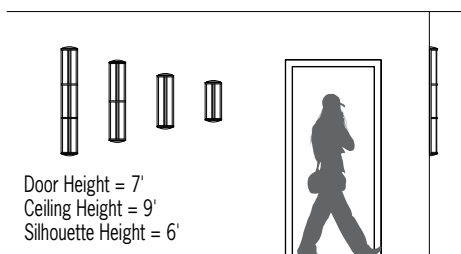

## DIMENSIONS<sup>1</sup>

Depth is measured from wall to front of fixture

L = Length D = Depth W = Width

	OW1301	OW1303	OW1305	OW1307
<b>L</b>	19-3/4" (502 mm)	25-1/8" (638 mm)	36-1/8" (918 mm)	47-1/4" (1200 mm)
<b>D</b>	4" (102 mm)			
<b>W</b>	7-1/4" (184 mm)			

## RELATIVE SCALE DRAWING