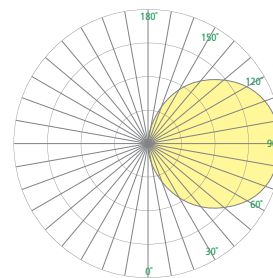

PHOTOMETRICS