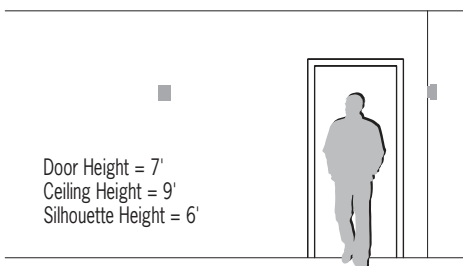

RELATIVE SCALE DRAWING