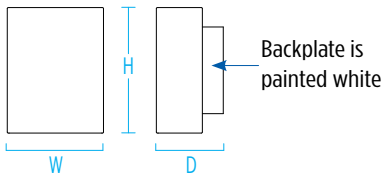

### DIMENSIONS

Depth is measured from wall to front of fixture

W = Width H = Height D = Depth

W	5-3/4"	(146 mm)
H	7-1/2"	(191 mm)
D	4"	(102 mm)