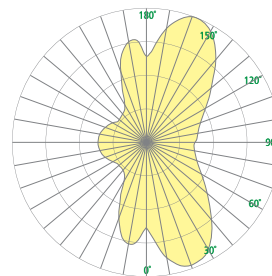

CB1968 ALLEGRO™

ADA Sconce – Curved Shade

www.Visalighting.com/products/Allegro

Type: _____ Project: _____ Location: _____

DIMENSIONS

Depth is measured from wall to front of fixture

W = Width H = Height D = Depth

W	5-3/4"	(146 mm)
H	7-1/2"	(191 mm)
D	4"	(102 mm)

RELATIVE SCALE DRAWING

PHOTOMETRICS

FEATURES

- Integral phase-cut dimmable power supply
- Modular design for replacement of LED source and driver
- Only Allegro shades fit Allegro fixtures
- Optional top and bottom acrylic lenses
- No VOC powder coat paint; low VOC clear coat on metal finishes
- ETL listed for damp locations. Not suited for exterior applications