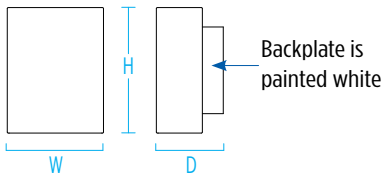

CB1968 ALLEGRO™

ADA Sconce – Curved Shade

www.Visalighting.com/products/Allegro

Type: _____ Project: _____ Location: _____

DIMENSIONS

Depth is measured from wall to front of fixture

W = Width H = Height D = Depth

W	5-3/4"	(146 mm)
H	7-1/2"	(191 mm)
D	4"	(102 mm)

RELATIVE SCALE DRAWING

PHOTOMETRICS

FEATURES

- Integral phase-cut dimmable power supply
- Modular design for replacement of LED source and driver
- Only Allegro shades fit Allegro fixtures
- Optional top and bottom acrylic lenses
- No VOC powder coat paint; low VOC clear coat on metal finishes
- ETL listed for damp locations. Not suited for exterior applications