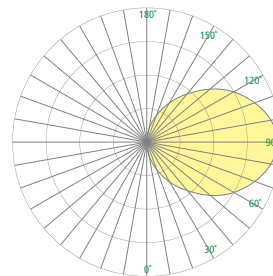

PHOTOMETRICS