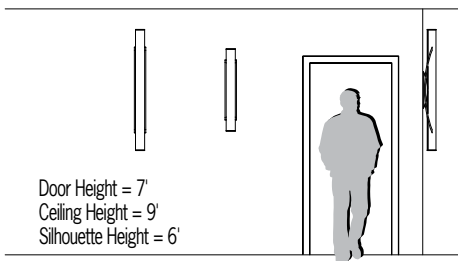

RELATIVE SCALE DRAWING