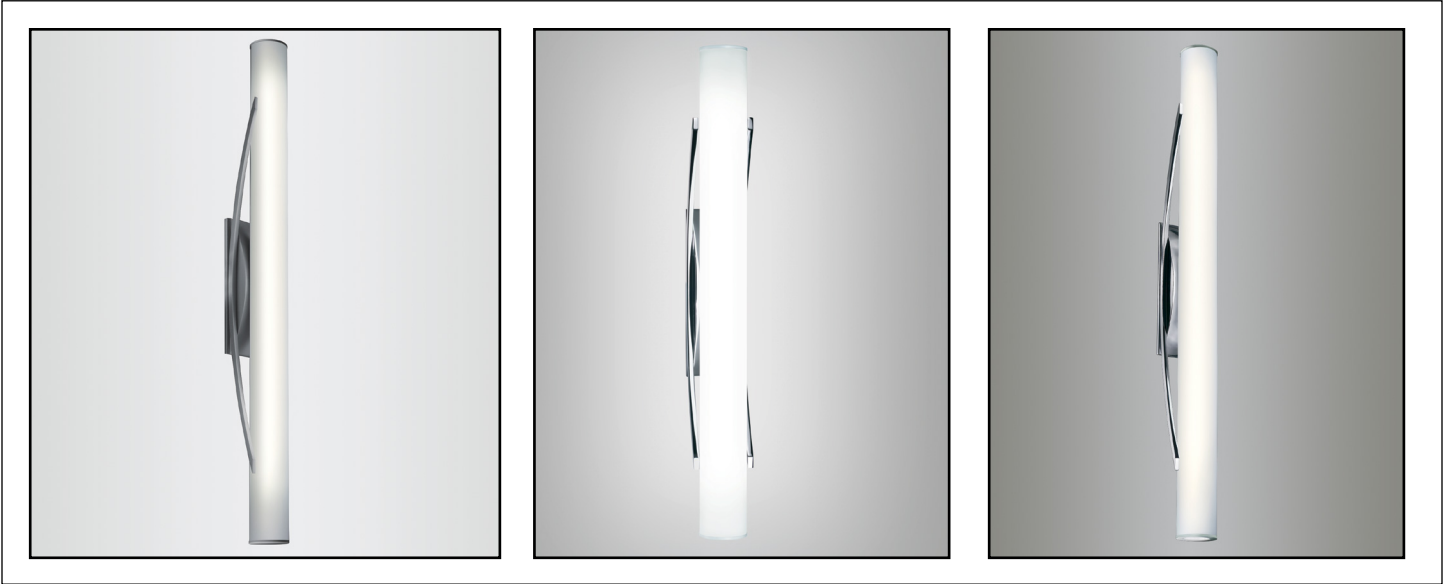

# CB5201/CB5203 SEQUENCE™

Indoor Wall Sconces

[VisaLighting.com/products/Sequence](https://VisaLighting.com/products/Sequence)

Type: \_\_\_\_\_ Project: \_\_\_\_\_ Location: \_\_\_\_\_

## DIMENSIONS<sup>1</sup>

Depth is measured from wall to front of fixture

W = Width H = Height D = Depth

	CB5201	CB5203
<b>W</b>	5" (127 mm)	
<b>H</b>	34-1/4" (870 mm)	45-1/4" (1150 mm)
<b>D</b>	5-7/8" (149 mm)	5-1/2" (140 mm)

## FEATURES

- BAA (Buy American Act) and BABA (Build American, Buy America) compliant
- High or low lumen output options
- Integral driver
- Even Illumination
- Modular design for replacement of LED sources and driver
- Extruded matte white acrylic diffuser
- Spun aluminum endcaps
- Cast driver housing
- Rolled solid aluminum bars for the decorative trim
- Thermally managed
- No VOC powder coat paint finish; low VOC clear coat on metal finishes
- ETL listed for damp locations