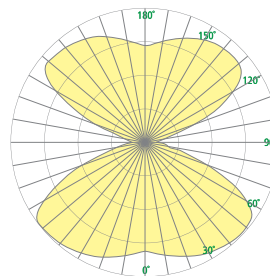

PHOTOMETRICS