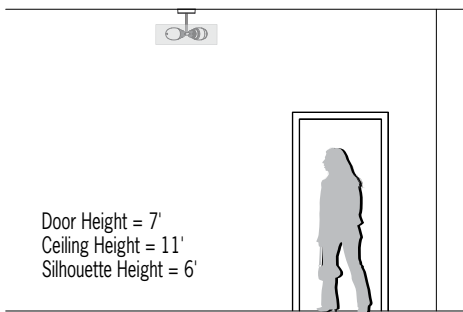

RELATIVE SCALE DRAWING