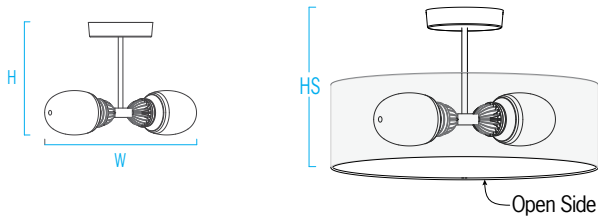

## Surface Ceiling Mount – Dual Globes

[www.Visalighting.com/products/Allegro](http://www.Visalighting.com/products/Allegro)

Type: \_\_\_\_\_ Project: \_\_\_\_\_ Location: \_\_\_\_\_

(U.S. Patent D729.429S)

### DIMENSIONS

W = Width H = Height HS = Height with shade

W 17-1/2" (455 mm)  
 H 12" (305 mm)  
 HS 13-1/2" (343 mm)