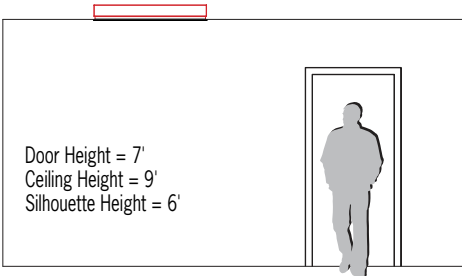

CM1972-T SYMMETRY™

45" - Tunable

[VisaLighting.com/products/Symmetry](https://www.VisaLighting.com/products/Symmetry)

Type: _____ Project: _____ Location: _____

DIMENSIONS

DIA = Diameter RD = Recessed Depth RW = Recessed Width

- DIA 44-1/2" (1130 mm)
- RD 5-7/8" (149 mm)
- RW 44" (1118 mm)

RELATIVE SCALE DRAWING

FEATURES

- Integral driver located within the housing and accessible from below the ceiling
- High and Low lumen output
- 90CRI
- Two Channel Tunable control capabilities provide independent control of CCT and dimming using two separate 0-10V controllers (by others)
- Suitable for drywall/sheetrock or T-bar grid system (see installation instructions)
- Suitable for insulation contact
- Recyclable aluminum housing
- Frosted acrylic lens uniquely formed in a gentle concave profile with graceful, shallow dome in the center (patent pending)
- No VOC powder coat paint
- Optional antimicrobial finishes (no VOC) on all interior and exterior painted surfaces
- ETL listed for damp locations. Not suited for exterior applications