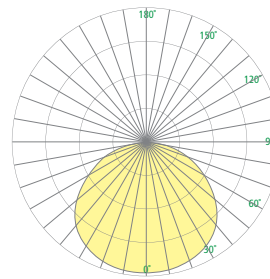

PHOTOMETRICS