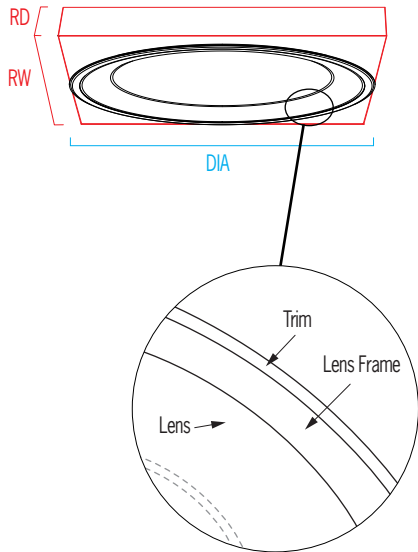

CM1972-T SYMMETRY™

45" - Tunable

[VisaLighting.com/products/Symmetry](https://www.VisaLighting.com/products/Symmetry)

Type: _____ Project: _____ Location: _____

DIMENSIONS

DIA = Diameter RD = Recessed Depth RW = Recessed Width

- DIA 44-1/2" (1130 mm)
- RD 5-7/8" (149 mm)
- RW 44" (1118 mm)

RELATIVE SCALE DRAWING

FEATURES

- Integral driver located within the housing and accessible from below the ceiling
- High and Low lumen output
- 90CRI
- Two Channel Tunable control capabilities provide independent control of CCT and dimming using two separate 0-10V controllers (by others)
- Suitable for drywall/sheetrock or T-bar grid system (see installation instructions)
- Suitable for insulation contact
- Recyclable aluminum housing
- Frosted acrylic lens uniquely formed in a gentle concave profile with graceful, shallow dome in the center (patent pending)
- No VOC powder coat paint
- Optional antimicrobial finishes (no VOC) on all interior and exterior painted surfaces
- ETL listed for damp locations. Not suited for exterior applications