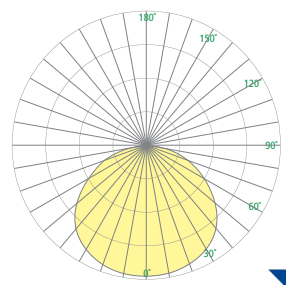

PHOTOMETRICS