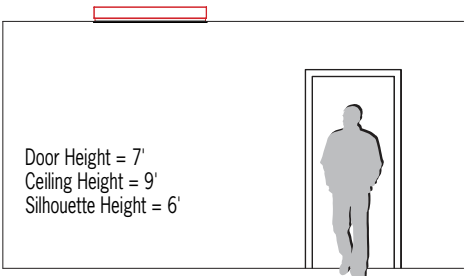

## DIMENSIONS

DIA = Diameter    RD = Recessed Depth    RW = Recessed Width

|     |           |           |
|-----|-----------|-----------|
| DIA | 45-11/16" | (1160 mm) |
| RD  | 6"        | (152 mm)  |
| RW  | 47-3/4"   | (1213 mm) |

## RELATIVE SCALE DRAWING