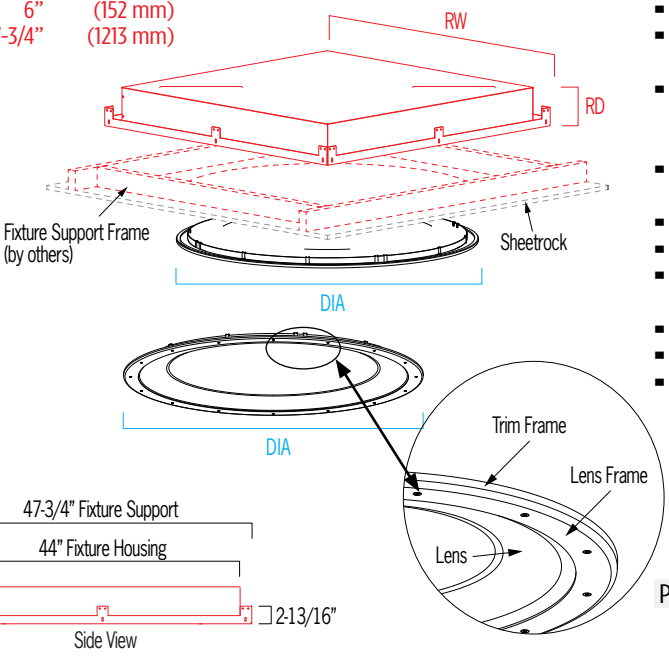

## DIMENSIONS

DIA = Diameter    RD = Recessed Depth    RW = Recessed Width

|     |           |           |
|-----|-----------|-----------|
| DIA | 45-11/16" | (1160 mm) |
| RD  | 6"        | (152 mm)  |
| RW  | 47-3/4"   | (1213 mm) |

## FEATURES

- Integral driver located within the housing and accessible from below the ceiling
- 90+ CRI
- Remote emergency driver
- Two channel tunable control capabilities provides independent control of CCT and dimming using two separate 0-10V controllers (by others)
- High Abuse lens and frame features 3/16" thick, high impact clear polycarbonate secured with tamper resistant fasteners; tested to >100 joules impact
- Ligature resistant; sheetrock/drywall installation (see installation instructions), not suited for grid ceiling installation
- Suitable for insulation contact
- Recyclable aluminum housing
- Frosted acrylic lens uniquely formed in a gentle concave profile with graceful, shallow dome in the center (patent pending)
- No VOC powder coat paint
- Antimicrobial finishes (no VOC) on all interior and exterior painted surfaces
- ETL listed for damp locations. Not suited for exterior applications

## RELATIVE SCALE DRAWING