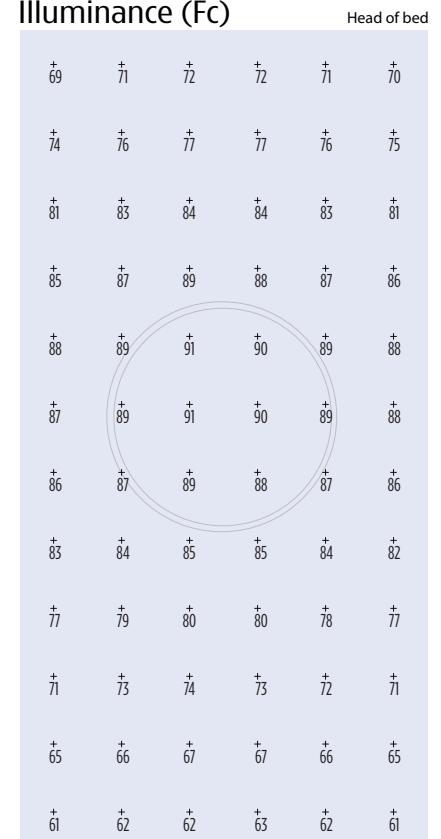

CM1980-W SYMMETRY™

23" Overbed — White

[VisaLighting.com/products/Symmetry](https://www.VisaLighting.com/products/Symmetry)

Type: _____ Project: _____ Location: _____

DIMENSIONS

DIA = Diameter RD = Recessed Depth RW = Recessed Width

OPTIONS⁵ (Multiple selections allowed)

CP	Chicago Plenum Certified
NGT	Night light (amber)

Combined Illuminance (Fc)

Average = 79 fc
Avg/Min = 1.29

Values are average maintained illuminance on standard twin XL bed at 3ft AFF, with fixture mounted at 9ft AFF and centered along bed with fixture center 3ft from head of bed. Room used for calculations is 12ft wide by 15ft long with 80/50/20 reflectances and LLF=0.85.