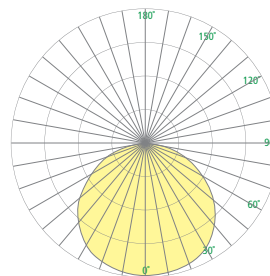

CM1980-W SYMMETRY™

23" Overbed — White

[VisaLighting.com/products/Symmetry](https://www.VisaLighting.com/products/Symmetry)

Type: _____ Project: _____ Location: _____

DIMENSIONS

DIA = Diameter RD = Recessed Depth RW = Recessed Width

DIA	22-7/8"	(581 mm)
RD	6-1/2"	(165 mm)
RW	23-1/2"	(597 mm)

RELATIVE SCALE DRAWING

FEATURES

- Integral driver located within the housing and accessible from below the ceiling
- Low voltage patient control (LVPC-DIM) switching interface option for pillow speaker/nurse call systems
- Optional 90+ CRI (delivered lumens reduced by 5%)
- Remote emergency driver
- Chicago Plenum certified option
- Acrylic lens and aluminum housing
- Suitable for drywall/sheetrock or T-bar grid system (see installation instructions)
- Not suitable for insulation contact
- Recyclable aluminum housing
- Frosted acrylic lens uniquely formed in a gentle concave profile with graceful, shallow dome in the center (patent pending)
- Antimicrobial finishes (no VOC) on all interior and exterior painted surfaces
- ETL listed for damp locations. Not suited for exterior applications

PHOTOMETRICS

CM1980-W SYMMETRY (cont.)

23" Overbed — White

Fill in shaded boxes using information listed below

CM1980-W						
MODEL	SOURCE¹ L30K L35K L40K	SOURCE OPTION² 90CRI Minimum 80CRI is standard if 90CRI option is not selected	VOLTAGE³ 120V 277V	DIMMING CONTROL⁴ DALI LVPC-DIM LVPC-DIM not available with DALI	LENS FRAME FINISH See last page for finish order codes	OPTIONS⁵ CP NGT