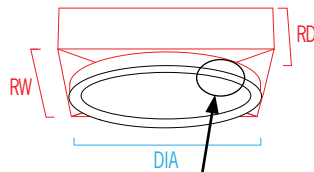

CM1980-W SYMMETRY™

23" Overbed — White

[VisaLighting.com/products/Symmetry](https://www.VisaLighting.com/products/Symmetry)

Type: _____ Project: _____ Location: _____

DIMENSIONS

DIA = Diameter RD = Recessed Depth RW = Recessed Width

DIA	22-7/8"	(581 mm)
RD	6-1/2"	(165 mm)
RW	23-1/2"	(597 mm)

RELATIVE SCALE DRAWING

FEATURES

- Integral driver located within the housing and accessible from below the ceiling
- Low voltage patient control (LVPC-DIM) switching interface option for pillow speaker/nurse call systems
- Optional 90+ CRI (delivered lumens reduced by 5%)
- Remote emergency driver
- Chicago Plenum certified option
- Acrylic lens and aluminum housing
- Suitable for drywall/sheetrock or T-bar grid system (see installation instructions)
- Not suitable for insulation contact
- Recyclable aluminum housing
- Frosted acrylic lens uniquely formed in a gentle concave profile with graceful, shallow dome in the center (patent pending)
- Antimicrobial finishes (no VOC) on all interior and exterior painted surfaces
- ETL listed for damp locations. Not suited for exterior applications