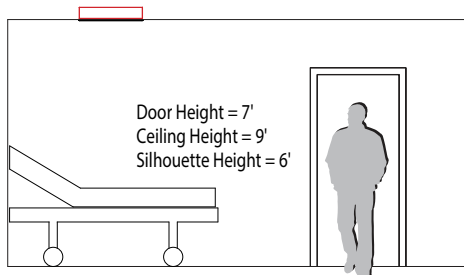

CM1980-W SYMMETRY™

23" Overbed — White

[VisaLighting.com/products/Symmetry](https://www.VisaLighting.com/products/Symmetry)

Type: _____ Project: _____ Location: _____

DIMENSIONS

DIA = Diameter RD = Recessed Depth RW = Recessed Width

DIA	22-7/8"	(581 mm)
RD	6-1/2"	(165 mm)
RW	23-1/2"	(597 mm)

RELATIVE SCALE DRAWING

FEATURES

- Integral driver located within the housing and accessible from below the ceiling
- Low voltage patient control (LVPC-DIM) switching interface option for pillow speaker/nurse call systems
- Optional 90+ CRI (delivered lumens reduced by 5%)
- Remote emergency driver
- Chicago Plenum certified option
- Acrylic lens and aluminum housing
- Suitable for drywall/sheetrock or T-bar grid system (see installation instructions)
- Not suitable for insulation contact
- Recyclable aluminum housing
- Frosted acrylic lens uniquely formed in a gentle concave profile with graceful, shallow dome in the center (patent pending)
- Antimicrobial finishes (no VOC) on all interior and exterior painted surfaces
- ETL listed for damp locations. Not suited for exterior applications