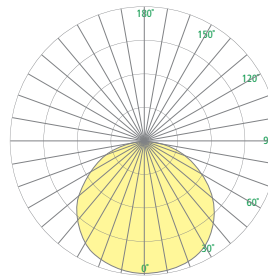

PHOTOMETRICS