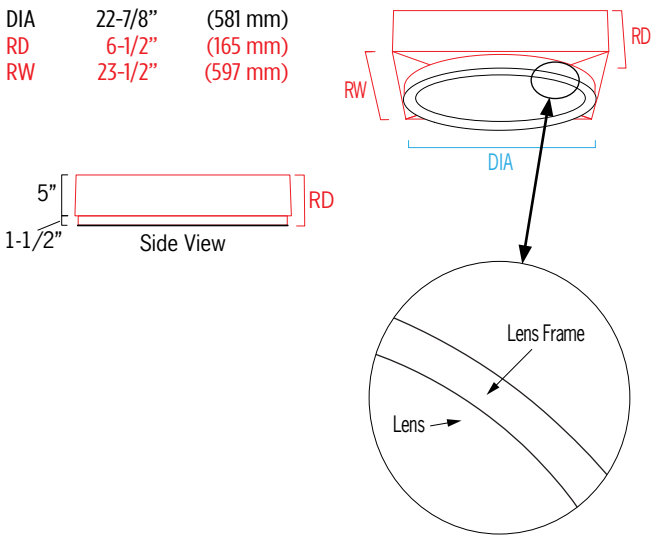

## DIMENSIONS

DIA = Diameter RD = Recessed Depth RW = Recessed Width

DIA	22-7/8"	(581 mm)
RD	6-1/2"	(165 mm)
RW	23-1/2"	(597 mm)

## RELATIVE SCALE DRAWING