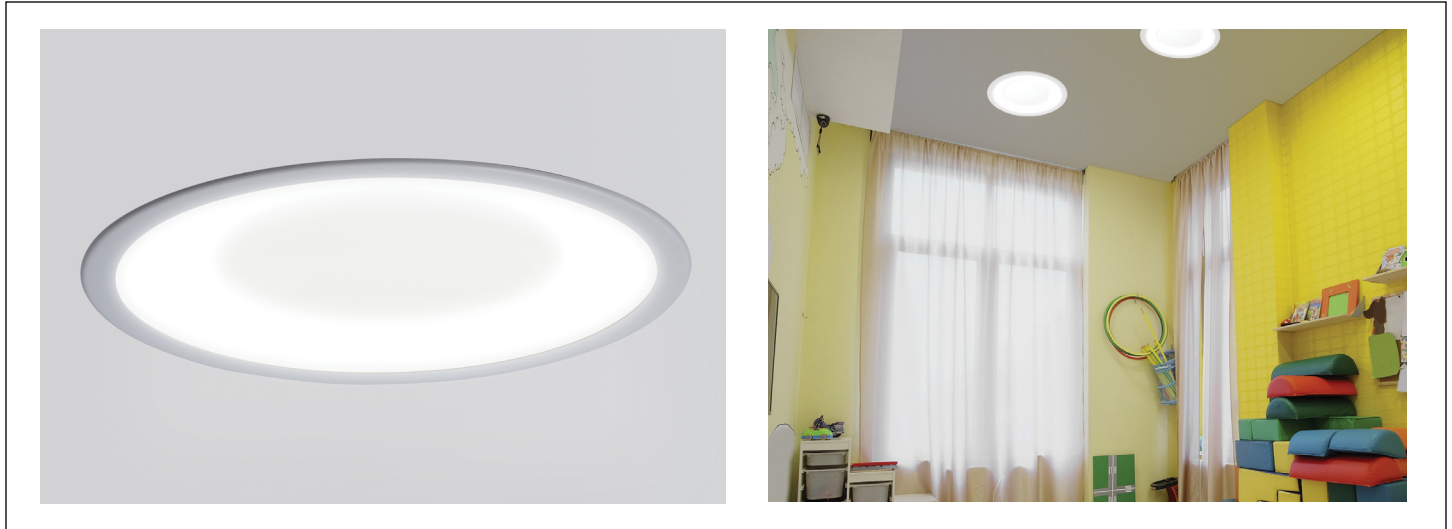

# CM1982-T SYMMETRY™

23" General Use - Tunable

[VisaLighting.com/products/Symmetry](https://VisaLighting.com/products/Symmetry)

Type: \_\_\_\_\_ Project: \_\_\_\_\_ Location: \_\_\_\_\_

## FEATURES

- Integral driver located within the housing and accessible from below the ceiling
- 90+ CRI
- Remote emergency driver
- Two Channel Tunable control capabilities provides independent control of CCT and dimming using two separate 0-10V controllers (by others)
- Suitable for drywall/sheetrock or T-bar grid system (see installation instructions)
- Suitable for insulation contact
- Recyclable aluminum housing
- Frosted acrylic lens uniquely formed in a gentle concave profile with graceful, shallow dome in the center (patent pending)
- No VOC powder coat paint finish
- Antimicrobial finishes (no VOC) on all interior and exterior painted surfaces
- ETL listed for damp locations. Not suited for exterior applications