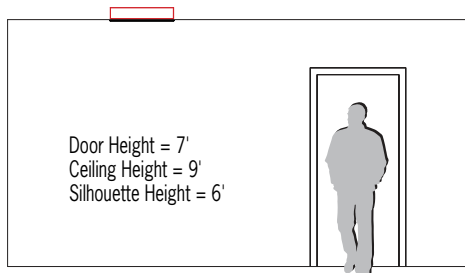

RELATIVE SCALE DRAWING