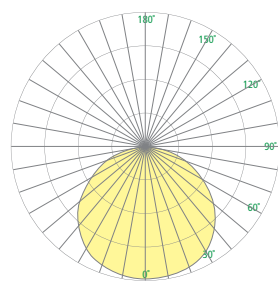

CM1982-W SYMMETRY™

23" General Use — White

[VisaLighting.com/products/Symmetry](https://www.VisaLighting.com/products/Symmetry)

Type: _____ Project: _____ Location: _____

DIMENSIONS

DIA = Diameter RD = Recessed Depth RW = Recessed Width

DIA	22-7/8"	(581 mm)
RD	6-1/2"	(165 mm)
RW	23-1/2"	(597 mm)

RELATIVE SCALE DRAWING

FEATURES

- Integral driver located within the housing and accessible from below the ceiling
- Chicago Plenum certified (**suspended grid mount only**)
- Optional 90+ CRI (delivered lumens reduced by 5%)
- Remote emergency driver
- Suitable for drywall/sheetrock or T-bar grid system (see installation instructions)
- Suitable for insulation contact
- Recyclable aluminum housing
- Frosted acrylic lens uniquely formed in a gentle concave profile with graceful, shallow dome in the center (patent pending)
- Antimicrobial finishes (no VOC) on all interior and exterior painted surfaces
- ETL listed for damp locations. Not suited for exterior applications

PHOTOMETRICS

CM1982-W SYMMETRY (cont.)

23" General Use — White

Fill in shaded boxes using information listed below

CM1982-W	-		MVOLT			
MODEL	SOURCE¹ L30K(H) L30K(L) L35K(H) L35K(L) L40K(H) L40K(L)	SOURCE OPTION² 90CRI Minimum 80CRI is standard if 90CRI option is not selected	VOLTAGE MVOLT	DIMMING CONTROL OPTION³ DALI	LENS FRAME FINISH See last page for finish order codes	OPTIONS⁴ CP REM