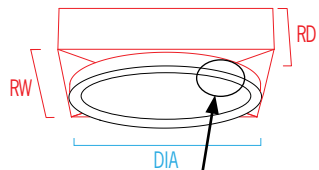

CM1982-W SYMMETRY™

23" General Use — White

[VisaLighting.com/products/Symmetry](https://www.VisaLighting.com/products/Symmetry)

Type: _____ Project: _____ Location: _____

DIMENSIONS

DIA = Diameter RD = Recessed Depth RW = Recessed Width

DIA	22-7/8"	(581 mm)
RD	6-1/2"	(165 mm)
RW	23-1/2"	(597 mm)

RELATIVE SCALE DRAWING

FEATURES

- Integral driver located within the housing and accessible from below the ceiling
- Chicago Plenum certified (**suspended grid mount only**)
- Optional 90+ CRI (delivered lumens reduced by 5%)
- Remote emergency driver
- Suitable for drywall/sheetrock or T-bar grid system (see installation instructions)
- Suitable for insulation contact
- Recyclable aluminum housing
- Frosted acrylic lens uniquely formed in a gentle concave profile with graceful, shallow dome in the center (patent pending)
- Antimicrobial finishes (no VOC) on all interior and exterior painted surfaces
- ETL listed for damp locations. Not suited for exterior applications