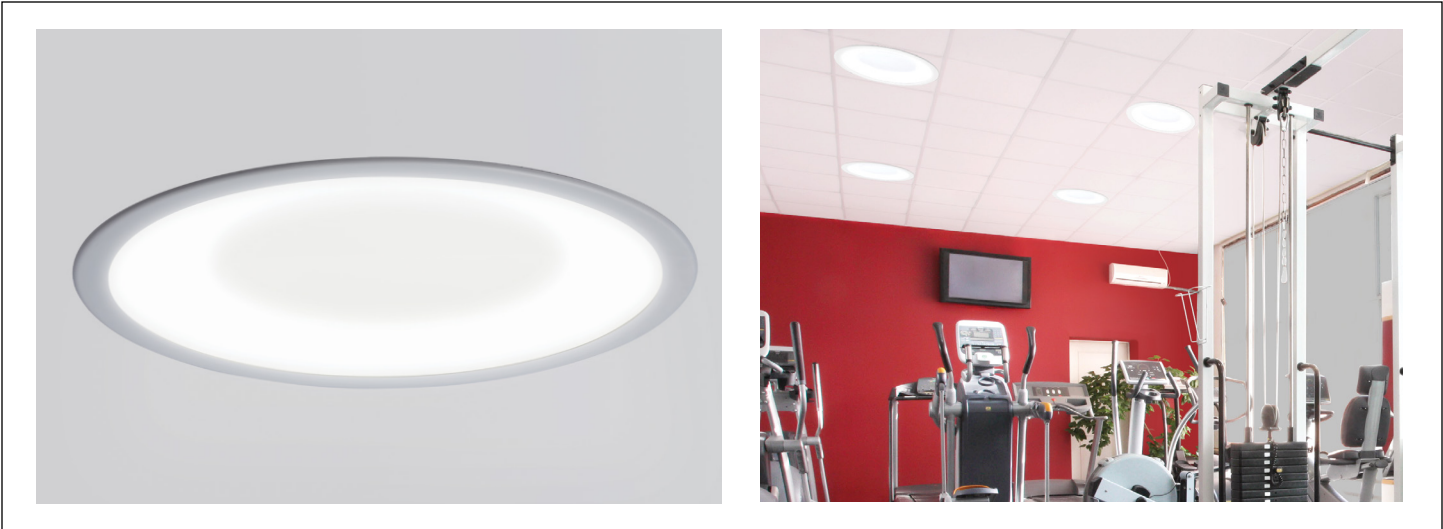

CM1982-W SYMMETRY™

23" General Use — White

[VisaLighting.com/products/Symmetry](https://www.VisaLighting.com/products/Symmetry)

Type: _____ Project: _____ Location: _____

DIMENSIONS

DIA = Diameter RD = Recessed Depth RW = Recessed Width

DIA	22-7/8"	(581 mm)
RD	6-1/2"	(165 mm)
RW	23-1/2"	(597 mm)

RELATIVE SCALE DRAWING

FEATURES

- Integral driver located within the housing and accessible from below the ceiling
- Chicago Plenum certified (**suspended grid mount only**)
- Optional 90+ CRI (delivered lumens reduced by 5%)
- Remote emergency driver
- Suitable for drywall/sheetrock or T-bar grid system (see installation instructions)
- Suitable for insulation contact
- Recyclable aluminum housing
- Frosted acrylic lens uniquely formed in a gentle concave profile with graceful, shallow dome in the center (patent pending)
- Antimicrobial finishes (no VOC) on all interior and exterior painted surfaces
- ETL listed for damp locations. Not suited for exterior applications