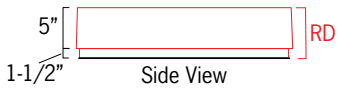

CM1982-W SYMMETRY™

23" General Use — White

[VisaLighting.com/products/Symmetry](https://www.VisaLighting.com/products/Symmetry)

Type: _____ Project: _____ Location: _____

DIMENSIONS

DIA = Diameter RD = Recessed Depth RW = Recessed Width

DIA	22-7/8"	(581 mm)
RD	6-1/2"	(165 mm)
RW	23-1/2"	(597 mm)

RELATIVE SCALE DRAWING

FEATURES

- Integral driver located within the housing and accessible from below the ceiling
- Chicago Plenum certified (**suspended grid mount only**)
- Optional 90+ CRI (delivered lumens reduced by 5%)
- Remote emergency driver
- Suitable for drywall/sheetrock or T-bar grid system (see installation instructions)
- Suitable for insulation contact
- Recyclable aluminum housing
- Frosted acrylic lens uniquely formed in a gentle concave profile with graceful, shallow dome in the center (patent pending)
- Antimicrobial finishes (no VOC) on all interior and exterior painted surfaces
- ETL listed for damp locations. Not suited for exterior applications