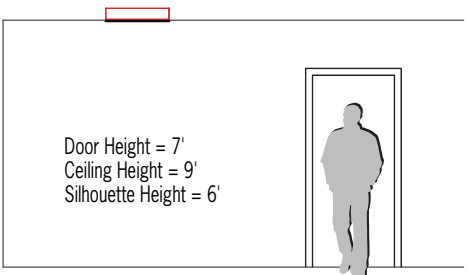

CM1982-W SYMMETRY™

23" General Use — White

[VisaLighting.com/products/Symmetry](https://www.VisaLighting.com/products/Symmetry)

Type: _____ Project: _____ Location: _____

DIMENSIONS

DIA = Diameter RD = Recessed Depth RW = Recessed Width

DIA	22-7/8"	(581 mm)
RD	6-1/2"	(165 mm)
RW	23-1/2"	(597 mm)

RELATIVE SCALE DRAWING

FEATURES

- Integral driver located within the housing and accessible from below the ceiling
- Chicago Plenum certified (**suspended grid mount only**)
- Optional 90+ CRI (delivered lumens reduced by 5%)
- Remote emergency driver
- Suitable for drywall/sheetrock or T-bar grid system (see installation instructions)
- Suitable for insulation contact
- Recyclable aluminum housing
- Frosted acrylic lens uniquely formed in a gentle concave profile with graceful, shallow dome in the center (patent pending)
- Antimicrobial finishes (no VOC) on all interior and exterior painted surfaces
- ETL listed for damp locations. Not suited for exterior applications