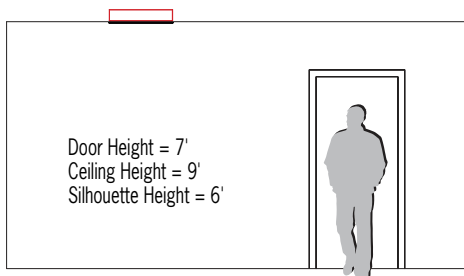

RELATIVE SCALE DRAWING