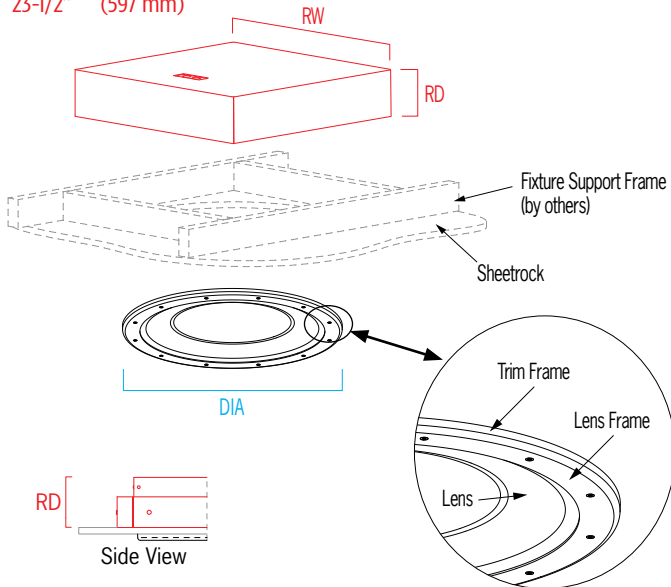

# CM1988-W SYMMETRY

Behavioral Health/High Abuse — 23” General Use - White

[VisaLighting.com/products/Symmetry](https://www.VisaLighting.com/products/Symmetry)

Type: \_\_\_\_\_ Project: \_\_\_\_\_ Location: \_\_\_\_\_

## DIMENSIONS

DIA = Diameter    RD = Recessed Depth    RW = Recessed Width

DIA	23-1/2"	(597 mm)
RD	5"	(127 mm) (no insulation detector required)
RW	23-1/2"	(597 mm)

## RELATIVE SCALE DRAWING

## FEATURES

- Integral driver located within the housing and accessible from below the ceiling
- Remote emergency driver
- Optional 90+ CRI (delivered lumens reduced by 5%)
- Suitable for insulation contact
- High Abuse lens and frame features 3/16" thick, high impact clear polycarbonate secured with tamper resistant fasteners; tested to >100 joules impact
- Ligature resistant; sheetrock/drywall installation (see installation instructions), not suited for grid ceiling installation
- Recyclable aluminum housing
- Frosted acrylic lens uniquely formed in a gentle concave profile with graceful, shallow dome in the center (patent pending)
- No VOC powder coat paint finish
- Antimicrobial finishes (no VOC) on all interior and exterior painted surfaces
- ETL listed for damp locations. Not suited for exterior applications