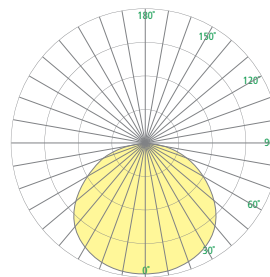

PHOTOMETRICS