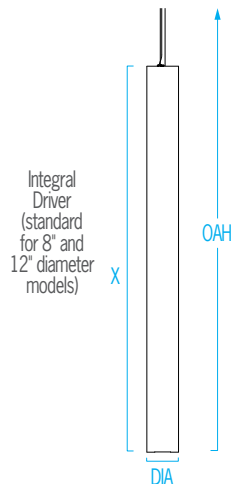

## DIMENSIONS<sup>1,6</sup>

OAH is the distance (in inches) from the bottom of the fixture to the ceiling plane. Example - OAH(192) indicates an overall fixture height of 192”

DIA = Diameter OAH = Overall Height X = Body Height WT = Weight

	CP2036	CP2038	CP2040	CP2042	CP2044	CP2046
<b>DIA</b>	8” (203 mm)					
<b>Standard OAH</b>	192” (4877 mm)					
<b>X with white LED source</b>	25” (635 mm)	36” (914 mm)	47” (1194 mm)	58” (1473 mm)	69” (1753 mm)	91” (2311 mm)
<b>X with RGB source</b>	21” (533 mm)	33” (838 mm)	45” (1143 mm)	63” (1600 mm)	69” (1753 mm)	93-1/8” (2365 mm)
<b>WT</b>	10 lbs	16 lbs	23 lbs	30 lbs	35 lbs	42 lbs

## RELATIVE SCALE DRAWING