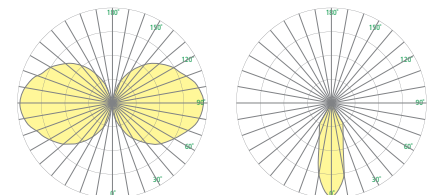

PHOTOMETRICS

Body Light

NRW 34° Beam