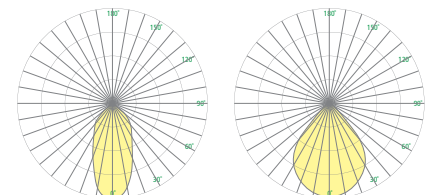

## DIMENSIONS<sup>1,6</sup>

OAH is the distance (in inches) from the bottom of the fixture to the ceiling plane. Example - OAH(192) indicates an overall fixture height of 192”

DIA = Diameter OAH = Overall Height X = Body Height WT = Weight

### DOWNLIGHT OPTICS<sup>4</sup>

For downlight only

MED	48° Beam
NRW	34° Beam
WIDE	84° Beam

### PHOTOMETRICS

Body Light

NRW 34° Beam

MED 48° Beam

WIDE 84° Beam