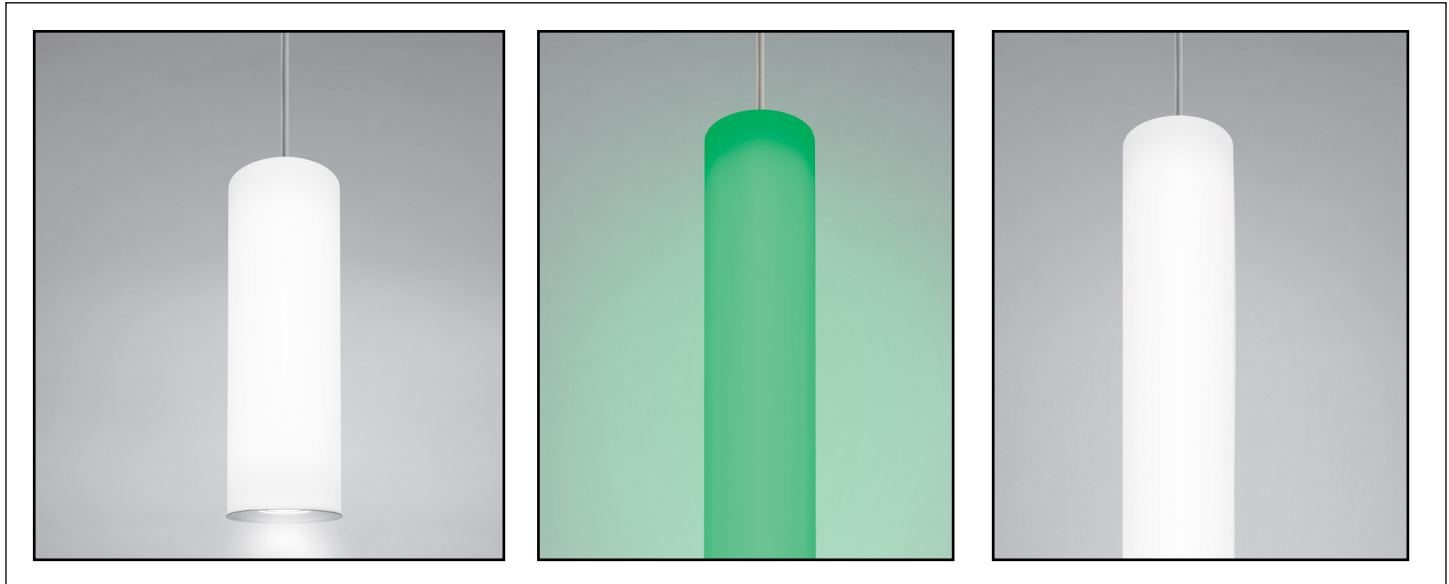

# SEQUENCE™

CP2036/CP2038/CP2040/CP2042/CP2044/CP2046

Indoor pendants — 8” Diameter

[VisaLighting.com/products/Sequence](https://VisaLighting.com/products/Sequence)

Type: \_\_\_\_\_ Project: \_\_\_\_\_ Location: \_\_\_\_\_

## DIMENSIONS<sup>1,6</sup>

OAH is the distance (in inches) from the bottom of the fixture to the ceiling plane. Example - OAH(192) indicates an overall fixture height of 192”

DIA = Diameter OAH = Overall Height X = Body Height WT = Weight