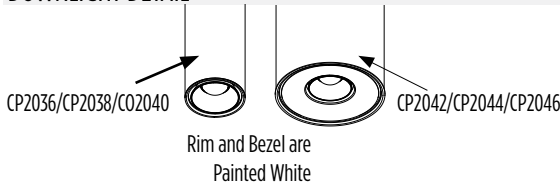

BODYLIGHT SOURCE² (Select one) CP2046 – STRUCTURAL BLOCKING REQUIRED

Dimmable 0-10V to 1%, Minimum 85CRI, within 3-step MacAdam

Source	CCT	CP2036		CP2038		CP2040		CP2042		CP2044		CP2046	
		Delivered Lumens	Power/Watts	Delivered Lumens	Power/Watts	Delivered Lumens	Power/Watts	Delivered Lumens	Power/Watts	Delivered Lumens	Power/Watts	Delivered Lumens	Power/Watts
• L30K	3000K	4300	48	7600	86	9800	110	13000	146	15300	171	20700	233
L35K	3500K			7800		10100		13400		15700		21400	
• L40K	4000K	4400	24	40	56	79	87	118					
• RGB													

Bodylight and downlight are separately switched and controlled/dimmed

DOWNLIGHT SOURCE³

Fixture bottom is solid if no downlight is specified

Source	CCT	CP2036/CP2038		CP2040/CP2042/CP2044/CP2046	
		Delivered Lumens	Power/Watts	Delivered Lumens	Power/Watts
• L30K	3000K	1800	18	2700	28
L35K	3500K	1800		2800	
• L40K	4000K	1900		2800	

VOLTAGE

MVOLT	120-277V, 50/60 Hz

BODYLIGHT LUMEN MAINTENANCE RATING

L80 (reported)	>60,000 hrs

DOWNLIGHT LUMEN MAINTENANCE RATING

L80 (reported)	>55,000 hrs

DOWNLIGHT OPTICS⁴

For downlight only

MED	48° Beam
NRW	34° Beam
WIDE	84° Beam

DOWNLIGHT DETAIL