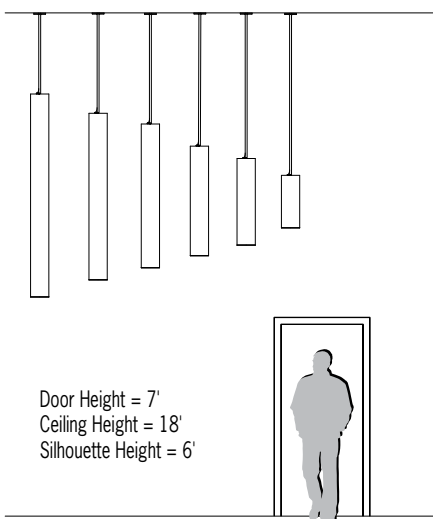

RELATIVE SCALE DRAWING

FEATURES

- BAA (Buy American Act) and BABA (Build American, Buy America) compliant
- Integral driver
- Modular design for replacement of LED source and driver
- Even illumination
- Color changing RGB LED is DMX-512 compatible (controls by others), See DMX Detail
- Optional LED downlight, 0-10V dimmable (controls by others), with Narrow, Medium, or Wide optical distribution options
- Power cord is white; cable is stainless steel
- Canopy/Cable/Cord can be shipped ahead to speed installation
- Matte white acrylic cylinder body
- No VOC powder coat paint finish
- ETL listed for damp locations