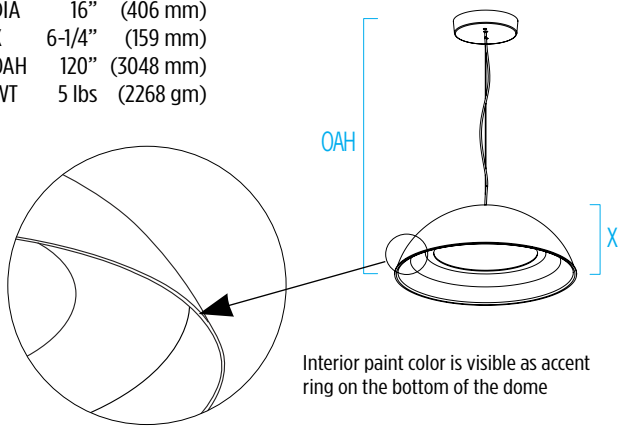

CP4408 HELLEN

16" Direct Pendant

VisaLighting.com/products/Hellen

Type: _____ Project: _____ Location: _____

DIMENSIONS⁴

DIA = Diameter X = Body Height OAH = Standard Overall Height WT = Weight

DIA 16" (406 mm)
 X 6-1/4" (159 mm)
 OAH 120" (3048 mm)
 WT 5 lbs (2268 gm)

FEATURES

- Flat white acrylic lens and contoured bottom reflector
- High or low lumen output options
- Integral driver in canopy
- Optional 90+ CRI (2700K sources are 90+ CRI standard)
- Slim white power cord and aircraft cable suspension
- Canopy is painted white
- Mounts over standard 4x4 or octagonal j-box
- Hand spun aluminum dome and bottom reflector
- Non-VOC powder-coat or environmentally friendly low VOC metal alternative finishes available on outer dome
- Non-VOC powder-coat finishes available on bottom reflector
- ETL listed for damp locations. Not suitable for exterior applications