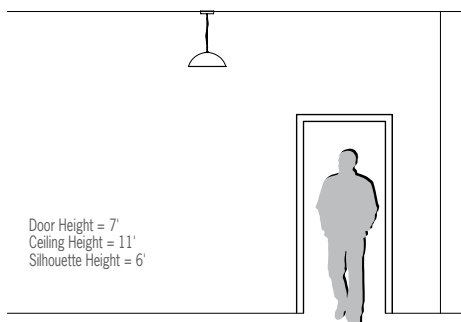

RELATIVE SCALE DRAWING