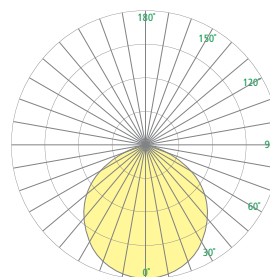

CP4408 HELLEN

16" Direct Pendant

VisaLighting.com/products/Hellen

Type: _____ Project: _____ Location: _____

DIMENSIONS⁴

DIA = Diameter X = Body Height OAH = Standard Overall Height WT = Weight

DIA 16" (406 mm)
 X 6-1/4" (159 mm)
 OAH 120" (3048 mm)
 WT 5 lbs (2268 gm)

RELATIVE SCALE DRAWING

PHOTOMETRICS

CP4408 HELLEN (cont.)

16" Direct Pendant

Fill in shaded boxes using information listed below

CP4408	- MVOLT						
MODEL	SOURCE¹ L27K(H) L27K(L) L30K(H) L30K(L) L35K(H) L35K(L) L40K(H) L40K(L)	SOURCE OPTION² 90CRI Minimum 80CRI is standard if option is not selected Minimum 90CRI is standard with 2700K Sources	VOLTAGE MVOLT	OUTER FINISH See last page for finish order codes Canopy is painted white Alternative and premium finishes are for outer dome only	REFLECTOR FINISH See last page for finish order codes	OPTION³ DCC	OAH⁴ See page 1