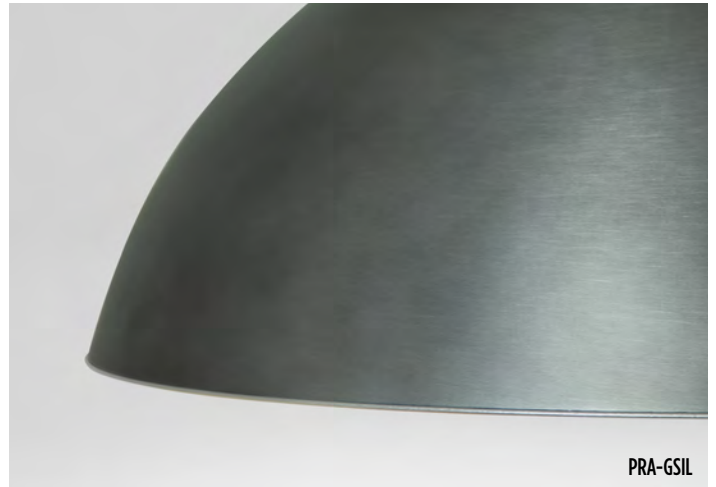

CP4408 HELLEN (cont.)

16" Direct Pendant

SUGGESTED VARIATIONS

- Stem suspension
- Remote driver
- Custom colors
- Larger size

HELLEN PRODUCT FAMILY

- CP4408 – 16"
- CP4410 – 24"
- CP4412 – 32"

See [Visalighting.com/products/Hellen](https://www.visalighting.com/products/Hellen) for more information