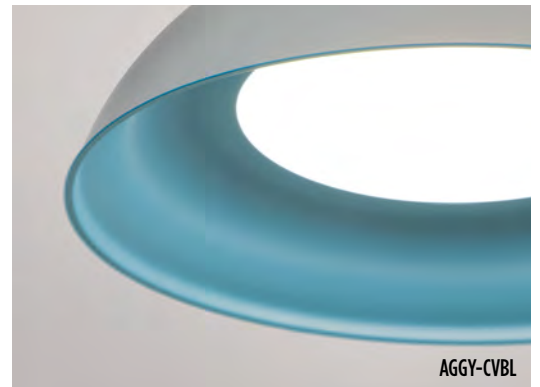

CP4408 HELLEN (cont.)

16" Direct Pendant

SUGGESTED VARIATIONS

- Stem suspension
- Remote driver
- Custom colors
- Larger size

HELLEN PRODUCT FAMILY

- CP4408 – 16"
- CP4410 – 24"
- CP4412 – 32"

See [Visalighting.com/products/Hellen](https://www.visalighting.com/products/Hellen) for more information