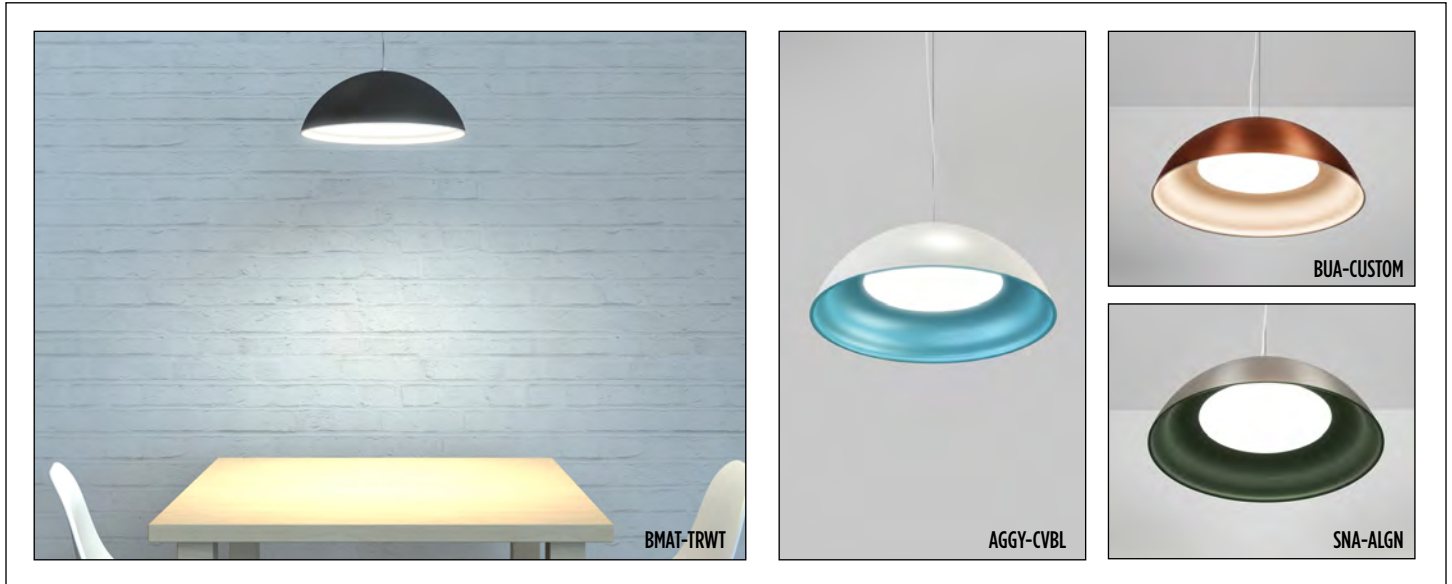

CP4408 HELLEN

16" Direct Pendant

VisaLighting.com/products/Hellen

Type: _____ Project: _____ Location: _____

DIMENSIONS⁴

DIA = Diameter X = Body Height OAH = Standard Overall Height WT = Weight

DIA 16" (406 mm)
 X 6-1/4" (159 mm)
 OAH 120" (3048 mm)
 WT 5 lbs (2268 gm)

FEATURES

- Flat white acrylic lens and contoured bottom reflector
- High or low lumen output options
- Integral driver in canopy
- Optional 90+ CRI (2700K sources are 90+ CRI standard)
- Slim white power cord and aircraft cable suspension
- Canopy is painted white
- Mounts over standard 4x4 or octagonal j-box
- Hand spun aluminum dome and bottom reflector
- Non-VOC powder-coat or environmentally friendly low VOC metal alternative finishes available on outer dome
- Non-VOC powder-coat finishes available on bottom reflector
- ETL listed for damp locations. Not suitable for exterior applications