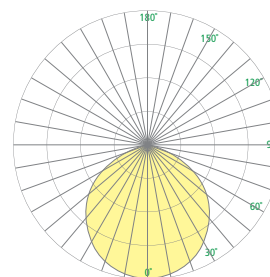

PHOTOMETRICS

ETL Listed

5 Year Warranty