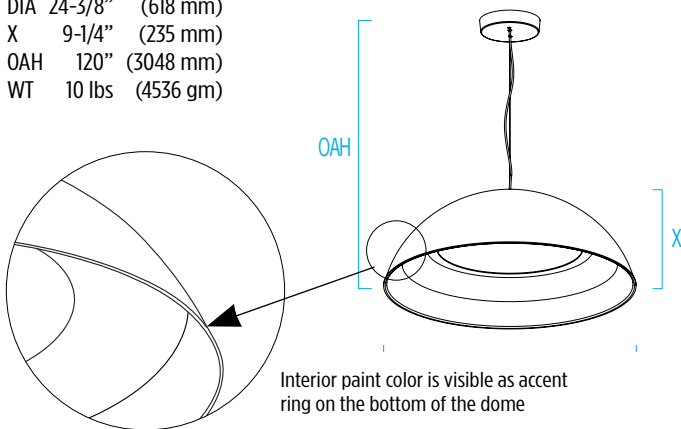

### DIMENSIONS<sup>4</sup>

DIA = Diameter X = Body Height OAH = Standard Overall Height WT = Weight

DIA 24-3/8" (618 mm)  
 X 9-1/4" (235 mm)  
 OAH 120" (3048 mm)  
 WT 10 lbs (4536 gm)