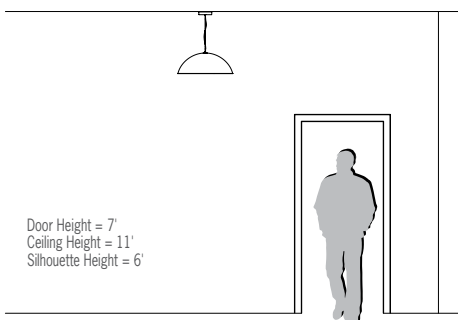

RELATIVE SCALE DRAWING