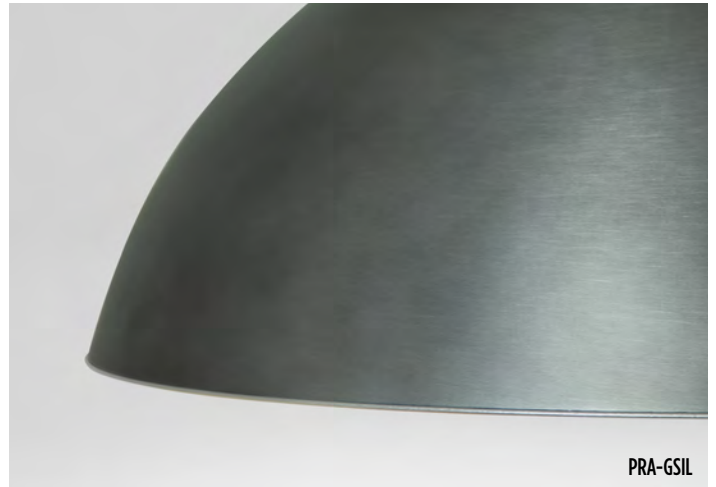

CP4410 HELLEN (cont.)

24" Direct Pendant

SUGGESTED VARIATIONS

- Stem suspension
- Remote driver
- Custom colors
- Larger size

HELLEN PRODUCT FAMILY

- CP4408 – 16"
- CP4410 – 24"
- CP4412 – 32"

See [Visalighting.com/products/Hellen](https://www.visalighting.com/products/Hellen) for more information