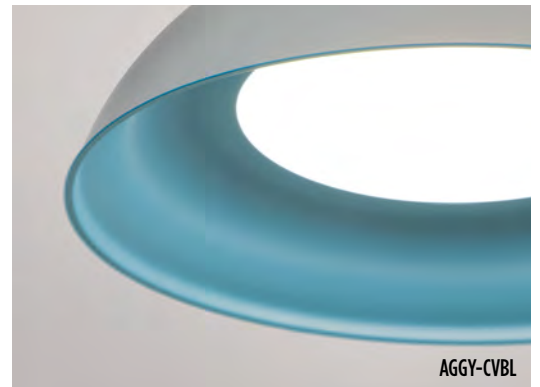

CP4410 HELLEN (cont.)

24" Direct Pendant

SUGGESTED VARIATIONS

- Stem suspension
- Remote driver
- Custom colors
- Larger size

HELLEN PRODUCT FAMILY

- CP4408 – 16"
- CP4410 – 24"
- CP4412 – 32"

See [Visalighting.com/products/Hellen](https://www.visalighting.com/products/Hellen) for more information