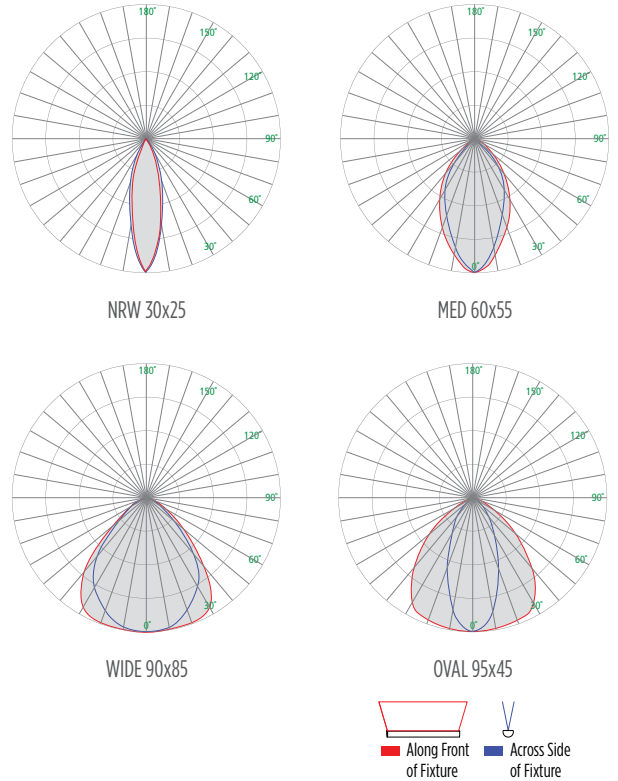

OG2000 Advantus™

Outdoor Ground Mount

VisaLighting.com/products/Advantus

Type: _____ Project: _____ Location: _____

DIMENSIONS¹

L = Length H = Height SC = Stem Center WT = Weight

	24"	36"	48"	60"
L	29-1/8" (741 mm)	40-1/2" (1030 mm)	51-7/8" (1318 mm)	63-1/4" (1608 mm)
H	13-1/2" (343 mm)	13-1/2" (343 mm)	13-1/2" (343 mm)	13-1/2" (343 mm)
SC	27" (659 mm)	38-3/8" (975 mm)	50" (1270 mm)	61-1/8" (1553 mm)
WT	8 lb (3629 g)	10 lb (4536 g)	12 lb (5443 g)	15 lb (6804 g)

60" Length

Source ²	CCT	Delivered Lumens by Optical Distribution				Power (Watts)
		NRW	MED	WIDE	OVAL	
L30K(H)	3000K	7600	6900	6500	6700	69
L30K(L)		3900	3500	3300	3400	33
L35K(H)	3500K	7800	7100	6700	6900	69
L35K(L)		4000	3600	3400	3500	33
L40K(H)	4000K	8100	7300	6900	7100	69
L40K(L)		4100	3700	3500	3600	33

Not available with 347V option

OPTICAL DISTRIBUTION⁵ (Select one)

NRW	30°x25° beam
MED	65°x55° beam
WIDE	90°x85° beam
OVAL	95°x45° beam

OG2000 Advantus (cont.)

Outdoor Ground Mount

MOUNTING DETAIL

The body does not need to be opened for the installation

PHOTOMETRICS

REMOTE DRIVER INFORMATION

Maximum Recommended Remote Wiring Distance from **remote driver** to fixture canopy

- 12GA 130 ft
- 14GA 80 ft
- 16GA 50 ft
- 18GA 30 ft
- 20GA 20 ft

Remote driver boxes have knock-outs for conduit connections