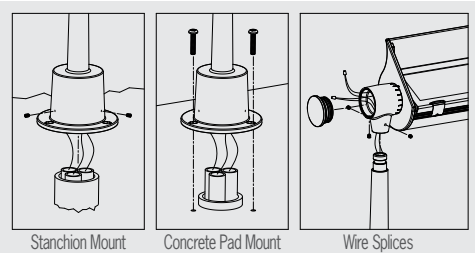

Not available with 347V option

OPTICAL DISTRIBUTION⁵ (Select one)

NRW	30°x25° beam
MED	65°x55° beam
WIDE	90°x85° beam
OVAL	95°x45° beam

OG2000 Advantus (cont.)

Outdoor Ground Mount

MOUNTING DETAIL

The body does not need to be opened for the installation

PHOTOMETRICS

REMOTE DRIVER INFORMATION

Maximum Recommended Remote Wiring Distance from **remote driver** to fixture canopy

- 12GA 130 ft
- 14GA 80 ft
- 16GA 50 ft
- 18GA 30 ft
- 20GA 20 ft

Remote driver boxes have knock-outs for conduit connections