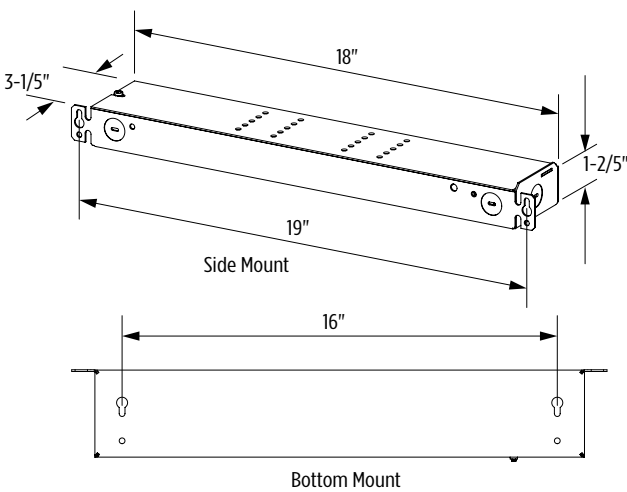

OG2000 Advantus™

Outdoor Ground Mount

VisaLighting.com/products/Advantus

Type: _____ Project: _____ Location: _____

DIMENSIONS¹

L = Length H = Height SC = Stem Center WT = Weight

	24"	36"	48"	60"
L	29-1/8" (741 mm)	40-1/2" (1030 mm)	51-7/8" (1318 mm)	63-1/4" (1608 mm)
H	13-1/2" (343 mm)	13-1/2" (343 mm)	13-1/2" (343 mm)	13-1/2" (343 mm)
SC	27" (659 mm)	38-3/8" (975 mm)	50" (1270 mm)	61-1/8" (1553 mm)
WT	8 lb (3629 g)	10 lb (4536 g)	12 lb (5443 g)	15 lb (6804 g)

Not available with 347V option

OPTICAL DISTRIBUTION⁵ (Select one)

NRW	30°x25° beam
MED	65°x55° beam
WIDE	90°x85° beam
OVAL	95°x45° beam

OG2000 Advantus (cont.)

Outdoor Ground Mount

MOUNTING DETAIL

The body does not need to be opened for the installation

PHOTOMETRICS

REMOTE DRIVER INFORMATION

Maximum Recommended Remote Wiring Distance from **remote driver** to fixture canopy

- 12GA 130 ft
- 14GA 80 ft
- 16GA 50 ft
- 18GA 30 ft
- 20GA 20 ft

Remote driver boxes have knock-outs for conduit connections