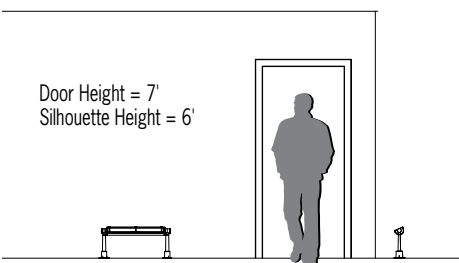

OG2000 Advantus™

Outdoor Ground Mount

VisaLighting.com/products/Advantus

Type: _____ Project: _____ Location: _____

DIMENSIONS¹

L = Length H = Height SC = Stem Center WT = Weight

	24"	36"	48"	60"
L	29-1/8" (741 mm)	40-1/2" (1030 mm)	51-7/8" (1318 mm)	63-1/4" (1608 mm)
H	13-1/2" (343 mm)	13-1/2" (343 mm)	13-1/2" (343 mm)	13-1/2" (343 mm)
SC	27" (659 mm)	38-3/8" (975 mm)	50" (1270 mm)	61-1/8" (1553 mm)
WT	8 lb (3629 g)	10 lb (4536 g)	12 lb (5443 g)	15 lb (6804 g)

FEATURES

- BAA (Buy American Act) and BABA (Build American, Buy America) compliant
- Remote driver included; driver suitable for remote mounting in dry or damp locations only
- One RMD box per fixture; all model lengths use one size RMD
- Multiple optic options for flood, wash and graze applications
- 0-10V dimmable to 1% (dimming connections at remote driver)
- Easy mounting with secure aiming lock - aimable to 360°. Die-cast mounting plate allows direct access to junction box
- Extruded aluminum housing with die-cast end caps and mounting hardware
- No VOC powder coat finish
- ETL listed for wet locations

Power feed can be located on either end

Dimensions are based on a 25° aiming angle

RELATIVE SCALE DRAWING

OG2000 Advantus (cont.)

Outdoor Ground Mount

Fill in shaded boxes using information listed below

OG2000	MODEL	LENGTH ¹	SOURCE ²	VOLTAGE ³	OPTIONAL DIMMING CONTROL ⁴	OPTICAL DISTRIBUTION ⁵	FINISH
		24 36 48 60	L30K(H) L30K(L) L35K(H) L35K(L) L40K(H) L40K(L)	MVOLT 347V	DALI Dimmable 0-10V to 1% if DALI not selected	NRW MED WIDE OVAL	See last page for finish order codes