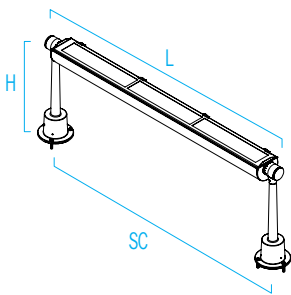

OG2000 Advantus™

Outdoor Ground Mount

VisaLighting.com/products/Advantus

Type: _____ Project: _____ Location: _____

DIMENSIONS¹

L = Length H = Height SC = Stem Center WT = Weight

	24"	36"	48"	60"
L	29-1/8" (741 mm)	40-1/2" (1030 mm)	51-7/8" (1318 mm)	63-1/4" (1608 mm)
H	13-1/2" (343 mm)	13-1/2" (343 mm)	13-1/2" (343 mm)	13-1/2" (343 mm)
SC	27" (659 mm)	38-3/8" (975 mm)	50" (1270 mm)	61-1/8" (1553 mm)
WT	8 lb (3629 g)	10 lb (4536 g)	12 lb (5443 g)	15 lb (6804 g)

FEATURES

- BAA (Buy American Act) and BABA (Build American, Buy America) compliant
- Remote driver included; driver suitable for remote mounting in dry or damp locations only
- One RMD box per fixture; all model lengths use one size RMD
- Multiple optic options for flood, wash and graze applications
- 0-10V dimmable to 1% (dimming connections at remote driver)
- Easy mounting with secure aiming lock - aimable to 360°. Die-cast mounting plate allows direct access to junction box
- Extruded aluminum housing with die-cast end caps and mounting hardware
- No VOC powder coat finish
- ETL listed for wet locations

Power feed can be located on either end

Dimensions are based on a 25° aiming angle

RELATIVE SCALE DRAWING

OG2000 Advantus (cont.)

Outdoor Ground Mount

Fill in shaded boxes using information listed below

OG2000	MODEL	LENGTH ¹	SOURCE ²	VOLTAGE ³	OPTIONAL DIMMING CONTROL ⁴	OPTICAL DISTRIBUTION ⁵	FINISH
		24 36 48 60	L30K(H) L30K(L) L35K(H) L35K(L) L40K(H) L40K(L)	MVOLT 347V	DALI Dimmable 0-10V to 1% if DALI not selected	NRW MED WIDE OVAL	See last page for finish order codes