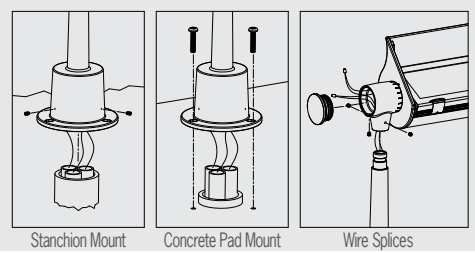

Not available with 347V option

OPTICAL DISTRIBUTION⁵ (Select one)

NRW	30°x25° beam
MED	65°x55° beam
WIDE	90°x85° beam
OVAL	95°x45° beam

OG2010 Advantus (cont.)

Outdoor Ground Mount with Cutoff Visor

MOUNTING DETAIL

The fixture body does not need to be opened for installation

PHOTOMETRICS

NRW 30x25

MED 60x55

WIDE 90x85

OVAL 95x45

REMOTE DRIVER INFORMATION

Maximum Recommended Remote Wiring Distance from remote driver to fixture canopy