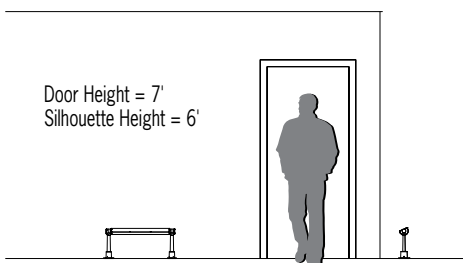

OG2010 Advantus™

Outdoor Ground Mount with Cutoff Visor

[VisaLighting.com/products/Advantus](https://www.VisaLighting.com/products/Advantus)

Type: _____ Project: _____ Location: _____

DIMENSIONS¹

L = Length H = Height SC = Stem Center WT = Weight

	24"	36"	48"	60"
L	29" (737 mm)	40" (1016 mm)	52" (1321 mm)	63" (1600 mm)
H	13-1/2" (343 mm)	13-1/2" (343 mm)	13-1/2" (343 mm)	13-1/2" (343 mm)
SC	26-3/4" (679 mm)	37-3/4" (959 mm)	49-3/4" (1264 mm)	60-3/4" (1575 mm)
WT	9 lb (4082 g)	12 lb (5443 g)	14 lb (6350 g)	17 lb (7711 g)

FEATURES

- BAA (Buy American Act) and BABA (Build American, Buy America) compliant
- Remote driver included; driver suitable for remote mounting in dry or damp locations only
- One RMD box per fixture; all model lengths use one size RMD
- Multiple optic options for flood, wash and graze applications
- 0-10V dimmable to 1% (dimming connections at remote driver)
- Easy mounting with secure aiming lock - aimable to 360°. Die-cast mounting plate allows direct access to junction box
- Extruded aluminum housing with die-cast end caps and mounting hardware
- No VOC powder coat finish
- ETL listed for wet locations

Power feed can be located on either end

Dimensions are based on a 25° aiming angle

RELATIVE SCALE DRAWING

OG2010 Advantus (cont.)

Outdoor Ground Mount with Cutoff Visor

Fill in shaded boxes using information listed below