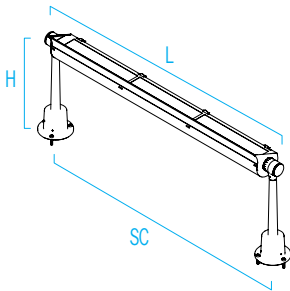

OG2010 Advantus™

Outdoor Ground Mount with Cutoff Visor

[VisaLighting.com/products/Advantus](https://www.VisaLighting.com/products/Advantus)

Type: _____ Project: _____ Location: _____

DIMENSIONS¹

L = Length H = Height SC = Stem Center WT = Weight

	24"	36"	48"	60"
L	29" (737 mm)	40" (1016 mm)	52" (1321 mm)	63" (1600 mm)
H	13-1/2" (343 mm)	13-1/2" (343 mm)	13-1/2" (343 mm)	13-1/2" (343 mm)
SC	26-3/4" (679 mm)	37-3/4" (959 mm)	49-3/4" (1264 mm)	60-3/4" (1575 mm)
WT	9 lb (4082 g)	12 lb (5443 g)	14 lb (6350 g)	17 lb (7711 g)

FEATURES

- BAA (Buy American Act) and BABA (Build American, Buy America) compliant
- Remote driver included; driver suitable for remote mounting in dry or damp locations only
- One RMD box per fixture; all model lengths use one size RMD
- Multiple optic options for flood, wash and graze applications
- 0-10V dimmable to 1% (dimming connections at remote driver)
- Easy mounting with secure aiming lock - aimable to 360°. Die-cast mounting plate allows direct access to junction box
- Extruded aluminum housing with die-cast end caps and mounting hardware
- No VOC powder coat finish
- ETL listed for wet locations

Power feed can be located on either end

Dimensions are based on a 25° aiming angle

RELATIVE SCALE DRAWING

OG2010 Advantus (cont.)

Outdoor Ground Mount with Cutoff Visor

Fill in shaded boxes using information listed below