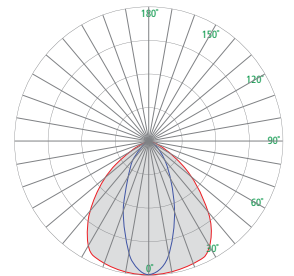

The fixture body does not need to be opened for installation

PHOTOMETRICS

NRW 30x25

MED 60x55

WIDE 90x85

OVAL 95x45

REMOTE DRIVER INFORMATION

Maximum Recommended Remote Wiring Distance from remote driver to fixture canopy