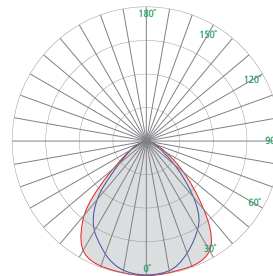

Not available with 347V option

OPTICAL DISTRIBUTION⁵ (Select one)

NRW	30°x25° beam
MED	65°x55° beam
WIDE	90°x85° beam
OVAL	95°x45° beam

OG2010 Advantus (cont.)

Outdoor Ground Mount with Cutoff Visor

MOUNTING DETAIL

The fixture body does not need to be opened for installation

PHOTOMETRICS

NRW 30x25

MED 60x55

WIDE 90x85

OVAL 95x45

REMOTE DRIVER INFORMATION

Maximum Recommended Remote Wiring Distance from remote driver to fixture canopy