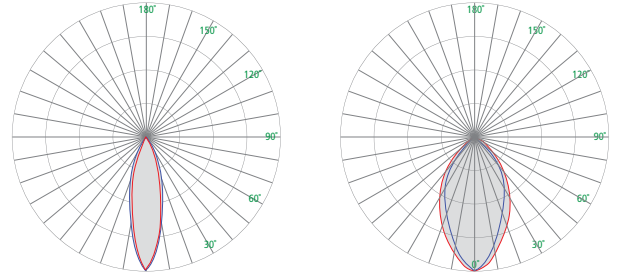

Not available with 347V option

OPTICAL DISTRIBUTION⁵ (Select one)

NRW	30°x25° beam
MED	65°x55° beam
WIDE	90°x85° beam
OVAL	95°x45° beam

OG2010 Advantus (cont.)

Outdoor Ground Mount with Cutoff Visor

MOUNTING DETAIL

The fixture body does not need to be opened for installation

PHOTOMETRICS

NRW 30x25

MED 60x55

WIDE 90x85

OVAL 95x45

REMOTE DRIVER INFORMATION

Maximum Recommended Remote Wiring Distance from remote driver to fixture canopy