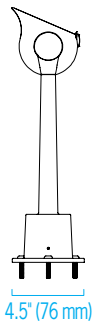

OG2010 Advantus™

Outdoor Ground Mount with Cutoff Visor

[VisaLighting.com/products/Advantus](https://www.VisaLighting.com/products/Advantus)

Type: _____ Project: _____ Location: _____

DIMENSIONS¹

L = Length H = Height SC = Stem Center WT = Weight

	24"	36"	48"	60"
L	29" (737 mm)	40" (1016 mm)	52" (1321 mm)	63" (1600 mm)
H	13-1/2" (343 mm)	13-1/2" (343 mm)	13-1/2" (343 mm)	13-1/2" (343 mm)
SC	26-3/4" (679 mm)	37-3/4" (959 mm)	49-3/4" (1264 mm)	60-3/4" (1575 mm)
WT	9 lb (4082 g)	12 lb (5443 g)	14 lb (6350 g)	17 lb (7711 g)

Power feed can be located on either end

Dimensions are based on a 25° aiming angle

RELATIVE SCALE DRAWING

OG2010 Advantus (cont.)

Outdoor Ground Mount with Cutoff Visor

Fill in shaded boxes using information listed below

The fixture body does not need to be opened for installation

PHOTOMETRICS

NRW 30x25

MED 60x55

WIDE 90x85

OVAL 95x45

REMOTE DRIVER INFORMATION

Maximum Recommended Remote Wiring Distance from remote driver to fixture canopy