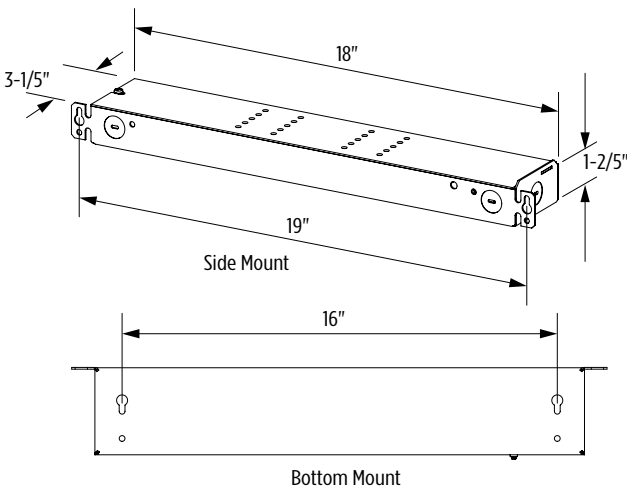

Not available with 347V option

OPTICAL DISTRIBUTION⁵ (Select one)

NRW	30°x25° beam
MED	65°x55° beam
WIDE	90°x85° beam
OVAL	95°x45° beam

OG2010 Advantus (cont.)

Outdoor Ground Mount with Cutoff Visor

MOUNTING DETAIL

The fixture body does not need to be opened for installation

PHOTOMETRICS

NRW 30x25

MED 60x55

WIDE 90x85

OVAL 95x45

REMOTE DRIVER INFORMATION

Maximum Recommended Remote Wiring Distance from remote driver to fixture canopy