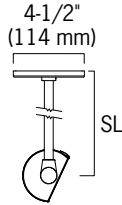

MOUNTING OPTIONS ⁶ (Select one and specify length)

SWF	Wall mount (rectangular canopy)
SCF	Ceiling mount (circular canopy)

SWF (Wall Mount)

SCF (Ceiling Mount)

STEM LENGTH DETAIL ⁷

Stem Length (SL) must be specified in inches (4-1/2" to 18")

Maximum stem lengths are based on Wind Zone A installations. Longer lengths or higher wind zones can be accommodated through mounting variations

Minimum Stem Length = 4.5", Maximum Stem Length = 18"

PHOTOMETRICS