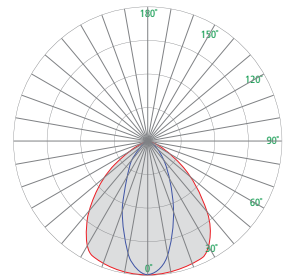

MED 60x55

OVAL 95x45