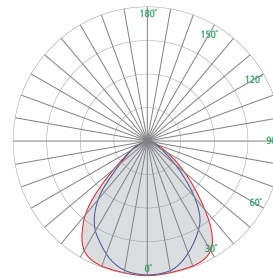

NRW 30x25

WIDE 90x85