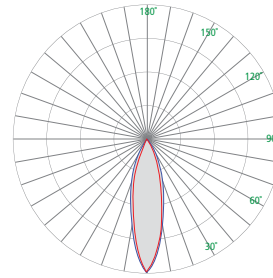

Not available with 347V option

OPTICAL DISTRIBUTION⁵ (Select one)

NRW	30°x25° beam
MED	65°x55° beam
WIDE	90°x85° beam
OVAL	95°x45° beam

Options continued on Page 3

OV2100 ADVANTUS (cont.)

Outdoor Wall/Ceiling Unit

MOUNTING OPTIONS ⁶ (Select one and specify length)

SWF	Wall mount (rectangular canopy)
SCF	Ceiling mount (circular canopy)

SWF (Wall Mount)

SCF (Ceiling Mount)

STEM LENGTH DETAIL ⁷

Stem Length (SL) must be specified in inches (4-1/2" to 18")

Maximum stem lengths are based on Wind Zone A installations. Longer lengths or higher wind zones can be accommodated through mounting variations

Minimum Stem Length = 4.5", Maximum Stem Length = 18"

PHOTOMETRICS