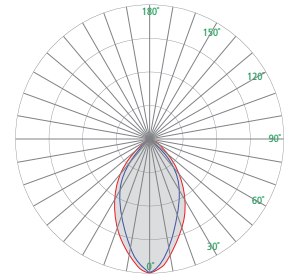

OV2100 ADVANTUS (cont.)

Outdoor Wall/Ceiling Unit

MOUNTING OPTIONS ⁶ (Select one and specify length)

SWF	Wall mount (rectangular canopy)
SCF	Ceiling mount (circular canopy)

SWF (Wall Mount)

SCF (Ceiling Mount)

STEM LENGTH DETAIL ⁷

Stem Length (SL) must be specified in inches (4-1/2" to 18")

Maximum stem lengths are based on Wind Zone A installations. Longer lengths or higher wind zones can be accommodated through mounting variations

Minimum Stem Length = 4.5", Maximum Stem Length = 18"

PHOTOMETRICS

MED 60x55

REMOTE DRIVER INFORMATION

Maximum Recommended Remote Wiring Distance from remote driver to fixture canopy

- 12GA 130 ft
- 14GA 80 ft
- 16GA 50 ft
- 18GA 30 ft
- 20GA 20 ft

Remote driver boxes have knock-outs for conduit connections