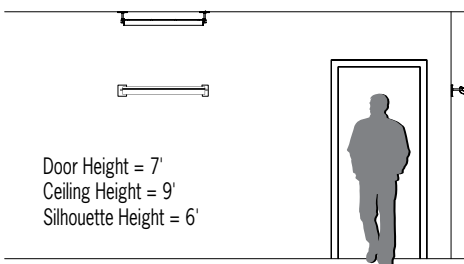

OV2100 ADVANTUS™

Outdoor Wall/Ceiling Unit

VisaLighting.com/products/Advantus

Type: _____ Project: _____ Location: _____

DIMENSIONS¹

	L = Length		SC = Stem Center		WT = Weight	
	24"	36"	48"	60"		
L	27-7/8" (707 mm)	39-1/4" (996 mm)	50-5/8" (1285 mm)	61-15/16" (1574 mm)		
SC	26-1/2" (673 mm)	37-7/8" (962 mm)	49-1/2" (1257 mm)	60-5/8" (1540 mm)		
WT	5.5 lb (2495 g)	7.5 lb (3402 g)	10 lb (4536 g)	12 lb (5443 g)		

FEATURES

- BAA (Buy American Act) and BABA (Build American, Buy America) compliant
- Remote driver included; driver suitable for remote mounting in dry or damp locations only
- One RMD box per fixture; all model lengths use one size RMD
- Multiple optic options for flood, wash and graze applications
- 0-10V dimmable to 1% (dimming connections at remote driver)
- Wall or ceiling mount
- Easy mounting with secure aiming lock - aimable to 360°. Die-cast mounting plate allows direct access to junction box
- Zero clearance end mount for easy installation and maintenance in tight mounting applications
- Snap-in, snap-out clear acrylic lens allows for toolless access to source. Lens remains unseen in most applications
- Extruded aluminum housing with die-cast end caps and mounting hardware
- No VOC powder coat finish
- ETL listed for wet locations

Power feed can be located on either end

Dimensions are based on a 25° aiming angle

FOR CONTINUOUS RUNS:

Signed factory submittal drawings required for release to production

RELATIVE SCALE DRAWING

OV2100 ADVANTUS (cont.)