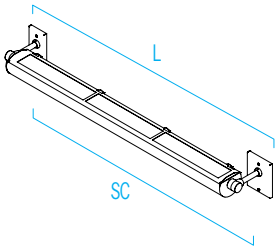

OV2100 ADVANTUS™

Outdoor Wall/Ceiling Unit

VisaLighting.com/products/Advantus

Type: _____ Project: _____ Location: _____

DIMENSIONS¹

	L = Length		SC = Stem Center		WT = Weight	
	24"	36"	48"	60"		
L	27-7/8" (707 mm)	39-1/4" (996 mm)	50-5/8" (1285 mm)	61-15/16" (1574 mm)		
SC	26-1/2" (673 mm)	37-7/8" (962 mm)	49-1/2" (1257 mm)	60-5/8" (1540 mm)		
WT	5.5 lb (2495 g)	7.5 lb (3402 g)	10 lb (4536 g)	12 lb (5443 g)		

FEATURES

- BAA (Buy American Act) and BABA (Build American, Buy America) compliant
- Remote driver included; driver suitable for remote mounting in dry or damp locations only
- One RMD box per fixture; all model lengths use one size RMD
- Multiple optic options for flood, wash and graze applications
- 0-10V dimmable to 1% (dimming connections at remote driver)
- Wall or ceiling mount
- Easy mounting with secure aiming lock - aimable to 360°. Die-cast mounting plate allows direct access to junction box
- Zero clearance end mount for easy installation and maintenance in tight mounting applications
- Snap-in, snap-out clear acrylic lens allows for toolless access to source. Lens remains unseen in most applications
- Extruded aluminum housing with die-cast end caps and mounting hardware
- No VOC powder coat finish
- ETL listed for wet locations

Power feed can be located on either end

Dimensions are based on a 25° aiming angle

FOR CONTINUOUS RUNS:

Signed factory submittal drawings required for release to production

RELATIVE SCALE DRAWING

OV2100 ADVANTUS (cont.)