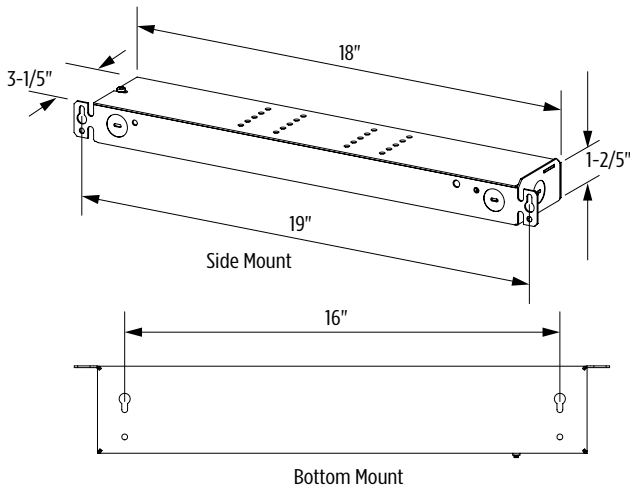

Maximum stem lengths are based on Wind Zone A installations. Longer lengths or higher wind zones can be accommodated through mounting variations

Minimum Stem Length = 4.5", Maximum Stem Length = 18"

PHOTOMETRICS

NRW 30x25

MED 60x55

WIDE 90x85

OVAL 95x45

REMOTE DRIVER INFORMATION

Maximum Recommended Remote Wiring Distance from remote driver to fixture canopy

- 12GA 130 ft
- 14GA 80 ft
- 16GA 50 ft
- 18GA 30 ft
- 20GA 20 ft