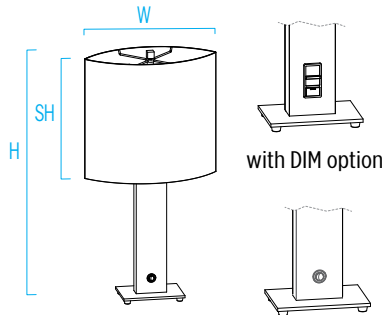

TF1906 UNITY™

Table Lamp – Freestanding Base

Vislighting.com/products/Indoor/Unity

Type: _____ Project: _____ Location: _____

DIMENSIONS

W = Width H = Height D = Depth SH = Shade Height

W	15"	(318 mm)
H	30-1/8"	(765 mm)
D	7-1/8"	(181 mm)
SH	14"	(356 mm)

Elliptical and Flat-back Dimensions (Top View)

RELATIVE SCALE DRAWING

FEATURES

- Amber night light option to minimize patient disturbance
- Easy to clean Tri-lam vinyl coated shade
- Easy to clean OLIN Lumicor® acrylic with fabric look
- Flat backed shade option allows placement at edge of table against wall
- Freestanding base allows portability
- Cord is UV-stabilized
- Cords come with a 3-prong grounded plug
- Optional antimicrobial coating (no VOC) for painted and metal finishes
- No VOC powder coat paint; low VOC clear coat on metal finishes
- ETL listed for damp locations. Not suitable for exterior applications