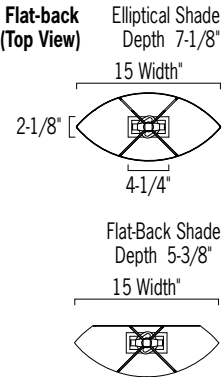

Elliptical and Flat-back Dimensions (Top View)