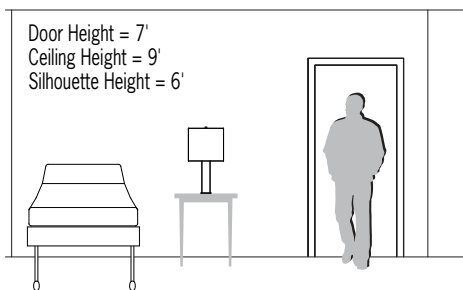

TF1906 UNITY™

Table Lamp – Freestanding Base

Vislighting.com/products/Indoor/Unity

Type: _____ Project: _____ Location: _____

DIMENSIONS

W = Width H = Height D = Depth SH = Shade Height

W	15"	(318 mm)
H	30-1/8"	(765 mm)
D	7-1/8"	(181 mm)
SH	14"	(356 mm)

Elliptical and Flat-back Dimensions (Top View)

RELATIVE SCALE DRAWING

FEATURES

- Amber night light option to minimize patient disturbance
- Easy to clean Tri-lam vinyl coated shade
- Easy to clean OLIN Lumicor® acrylic with fabric look
- Flat backed shade option allows placement at edge of table against wall
- Freestanding base allows portability
- Cord is UV-stabilized
- Cords come with a 3-prong grounded plug
- Optional antimicrobial coating (no VOC) for painted and metal finishes
- No VOC powder coat paint; low VOC clear coat on metal finishes
- ETL listed for damp locations. Not suitable for exterior applications