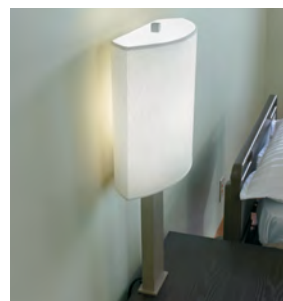

TF1906 UNITY (cont.)

Table Lamp – Freestanding Base

Fill in shaded boxes using information listed below

TF1906	L25A19	-	120V					
MODEL	SOURCE L25A19		VOLTAGE 120V	SOURCE OPTION¹ NGT	DIMMING OPTION² DIM	FINISH See last page for finish order codes	SHADE(S)³ ESWHT ESNAT ESCRM FBWHT FBNAT FBCRM FBOLIN	OPTION(S)⁴ AMC DCC L(L10) TL

SOURCE

L25A19	25w MAX A19, Med Base, LED A-lamp (not included)

VOLTAGE

120V	120V, 50/60 Hz

SOURCE OPTION¹

NGT	Night Light (amber)

DIMMING OPTION²

DIM	Integral Dimming Control

SHADES³ (Select one)

ESWHT	Elliptical shade, White Tri-lam vinyl
ESNAT	Elliptical shade, Natural Tri-lam vinyl
ESCRM	Elliptical shade, Cream Tri-lam vinyl
FBWHT	Flat-back shade, White Tri-Lam vinyl
FBNAT	Flat-back shade, Natural Tri-Lam vinyl
FBCRM	Flat-back shade, Cream Tri-Lam vinyl
FBOLIN	Flat-back Lumicor, Oyster Linen Acrylic Shade (Top lens included with FBOLIN shade option)

OPTIONS⁴ (Multiple selections allowed)

⚠ Option availability may be interdependent with Other Options

AMC	Antimicrobial coating (no VOC) for painted and metal finishes
DCC	Damp clear coat for metal finishes (required for 5 year warranty when used in damp locations)
L(L10)	Includes an LED A19 lamp, 2700K, 800 lumens
TL	Top Lens (for Tri-lam shade options)

Space Saving Flat-back Shade, White Tri-lam Vinyl (FBWHT) Top Lens (TL) option