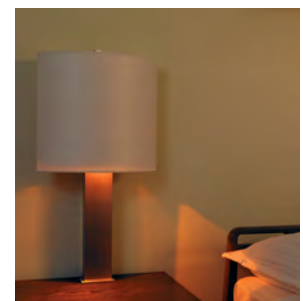

Night Light (NGT) Option