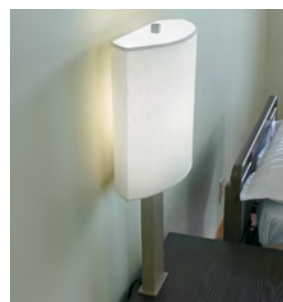

TF1908 UNITY (cont.)

Table Lamp – Charging Base

Fill in shaded boxes using information listed below

TF1908	L25A19	-	120V					
MODEL	SOURCE L25A19		VOLTAGE 120V	SOURCE OPTION¹ NGT	DIMMING OPTION² DIM	FINISH See last page for finish order codes	SHADE(S)³ ESWHT ESNAT ESCRM FBWHT FBNAT FBCRM FBOLIN	OPTION(S)⁴ AMC L(L10) TL

SOURCE

L25A19	25w MAX A19, Med Base, LED A-lamp (not included)

VOLTAGE

120V	120V, 50/60 Hz

SOURCE OPTION¹

NGT	Night Light (amber)

DIMMING OPTION²

DIM	Integral Dimming Control

SHADES³ (Select one)

ESWHT	Elliptical shade, White Tri-lam vinyl
ESNAT	Elliptical shade, Natural Tri-lam vinyl
ESCRM	Elliptical shade, Cream Tri-lam vinyl
FBWHT	Flat-back shade, White Tri-Lam vinyl
FBNAT	Flat-back shade, Natural Tri-Lam vinyl
FBCRM	Flat-back shade, Cream Tri-Lam vinyl
FBOLIN	Flat-back Lumicor, Oyster Linen Acrylic Shade (Top lens included with FBOLIN shade option)

OPTIONS⁴ (Multiple selections allowed)

⚠ Option availability may be interdependent with Other Options

AMC	Antimicrobial coating (no VOC) for painted and metal finishes
L(L10)	Includes an LED A19 lamp, 2700K, 800 lumens
TL	Top Lens (for Tri-lam shade options)

Space Saving Flat-back Shade, White Tri-lam Vinyl (FBWHT) Top Lens (TL) option