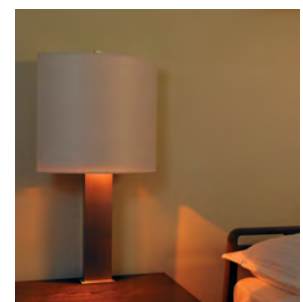

Night Light (NGT) Option