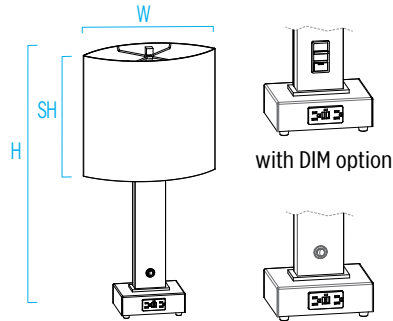

### DIMENSIONS

W = Width H = Height D = Depth SH = Shade Height

W	15"	(318 mm)
H	32-1/2"	(826 mm)
D	7-1/8"	(181 mm)
SH	14"	(356 mm)

### Elliptical and Flat-back Dimensions (Top View)