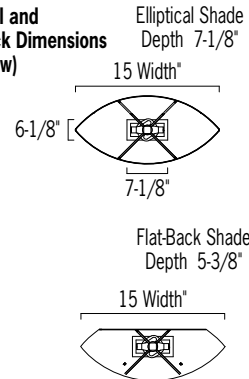

### DIMENSIONS

W = Width H = Height D = Depth SH = Shade Height

W	15"	(318 mm)
H	32-1/2"	(826 mm)
D	7-1/8"	(181 mm)
SH	14"	(356 mm)

### Elliptical and Flat-back Dimensions (Top View)