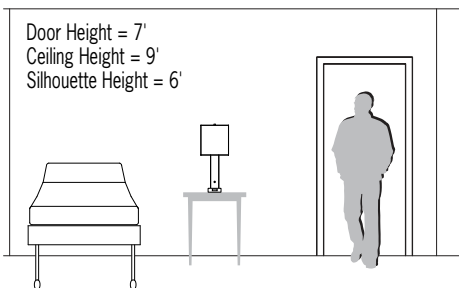

RELATIVE SCALE DRAWING

FEATURES

- Amber night light option to minimize patient disturbance
- Easy to clean Tri-lam vinyl coated shade
- Easy to clean OLIN Lumicor® acrylic with fabric look
- Flat backed shade option allows placement at edge of table against wall
- Cord is UV-stabilized
- Cords come with a 3-prong grounded plug and are equipped with hospital grade receptacles in the lamp base
- Optional antimicrobial coating (no VOC) for painted and metal finishes
- No VOC powder coat paint; low VOC clear coat on metal finishes
- ETL listed for damp locations. Not suitable for exterior applications