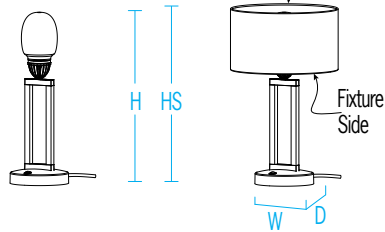

### DIMENSIONS

W = Width H = Height without shade D = Depth HS = Height with shade

W 7-3/4" (197 mm)  
D 7-3/4" (197 mm)  
H 22-5/8" (575 mm)  
HS 23-1/8" (587 mm)