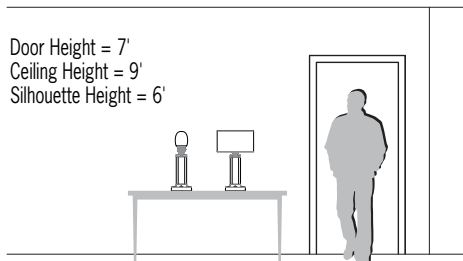

RELATIVE SCALE DRAWING