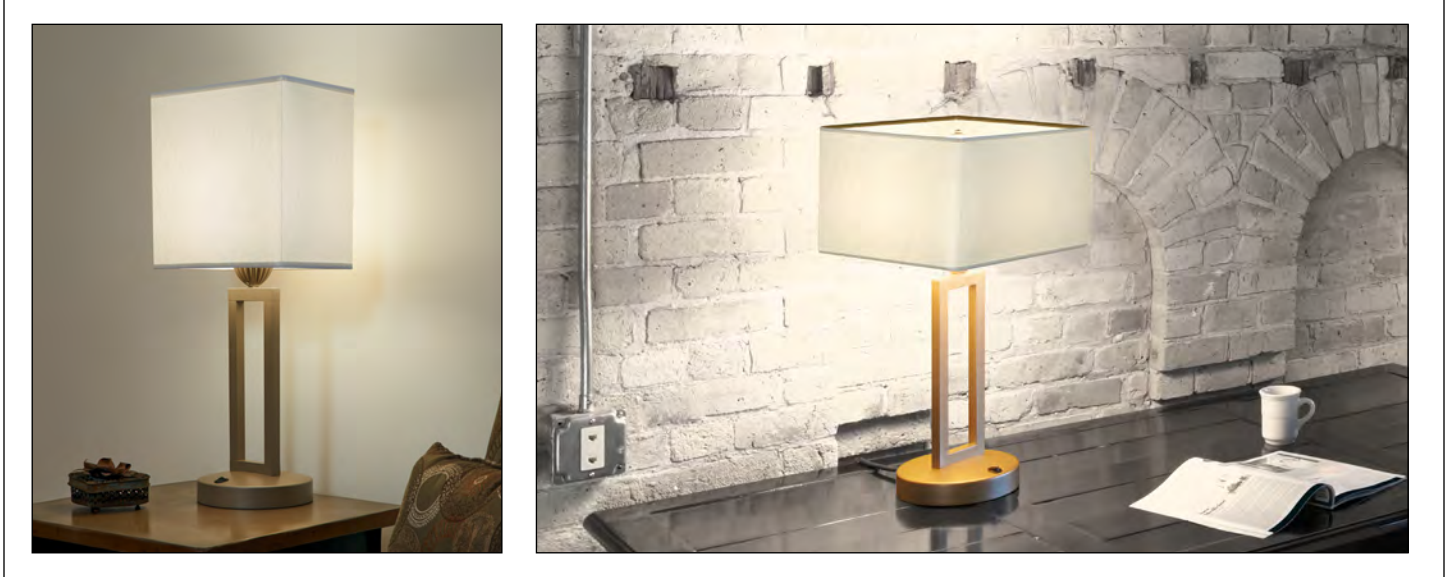

## Table Lamp – Rectilinear Base

[www.Visalighting.com/products/Allegro](http://www.Visalighting.com/products/Allegro)

Type: \_\_\_\_\_ Project: \_\_\_\_\_ Location: \_\_\_\_\_

(U.S. Patent D729.429S)