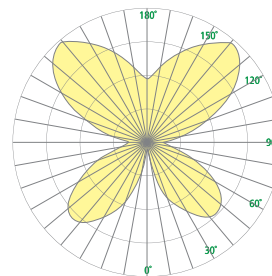

PHOTOMETRICS