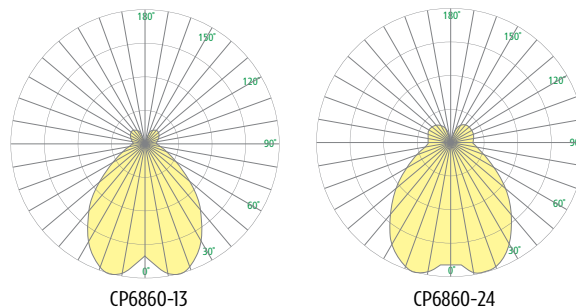

CP6860 THEO™

13" and 24" Pendants

VisaLighting.com/products/Theo

Type: _____ Project: _____ Location: _____

DIMENSIONS^{1,7}

H = Body Height DIA = Diameter OAH = Standard Overall Height
 Max OAH = Maximum Overall Height WT = Weight

	CP6860-13	CP6860-24
H	13" (330 mm)	24" (610 mm)
OAH	42" (1067 mm)	42" (1067 mm)
MAX OAH	240" (6096 mm)	240" (6096 mm)
DIA	2" (51 mm)	2" (51 mm)
WT	1.7 lbs	1.8 lbs

FEATURES

- BAA (Buy American Act) and BABA (Build American, Buy America) compliant
- 0-10V dimming to 1%
- Optional 90CRI
- Remote Driver (RMD) or Driver in Canopy (SDC) configurations available
- Remote Driver (RMD) includes round canopy 5-1/4" diameter and 3/8" deep
- Driver in canopy (SDC) includes round canopy 6-1/4" diameter and 1-3/8" deep
- Canopy mounts over 4x4 junction box (by others) with provided hardware and is painted white
- Suspended with a black, gray, or white power cord
- Accommodates ceiling slopes up to 45 degree
- Unique transparent acrylic light rod with light-conducting properties for uniform illumination throughout the entire rod surface
- Non-VOC powder coat or environmentally friendly low VOC metal alternative finishes
- ETL listed for damp locations. Not suited for exterior applications

PHOTOMETRICS

RELATIVE SCALE DRAWING

CP6860 THEO (cont.)

13" and 24" Pendants

Fill in shaded boxes using information listed below

CP6860		- MVOLT							
MODEL	LENGTH¹ 13" 24"	SOURCE² L30K L35K L40K	SOURCE OPTION³ 90CRI	VOLTAGE MVOLT	FINISHES See last page for finish order codes	CORD COLOR⁴ BSC WSC GSC	DRIVER⁵ RMD SDC	OPTION⁶ DCC	OAH⁷ See page 1