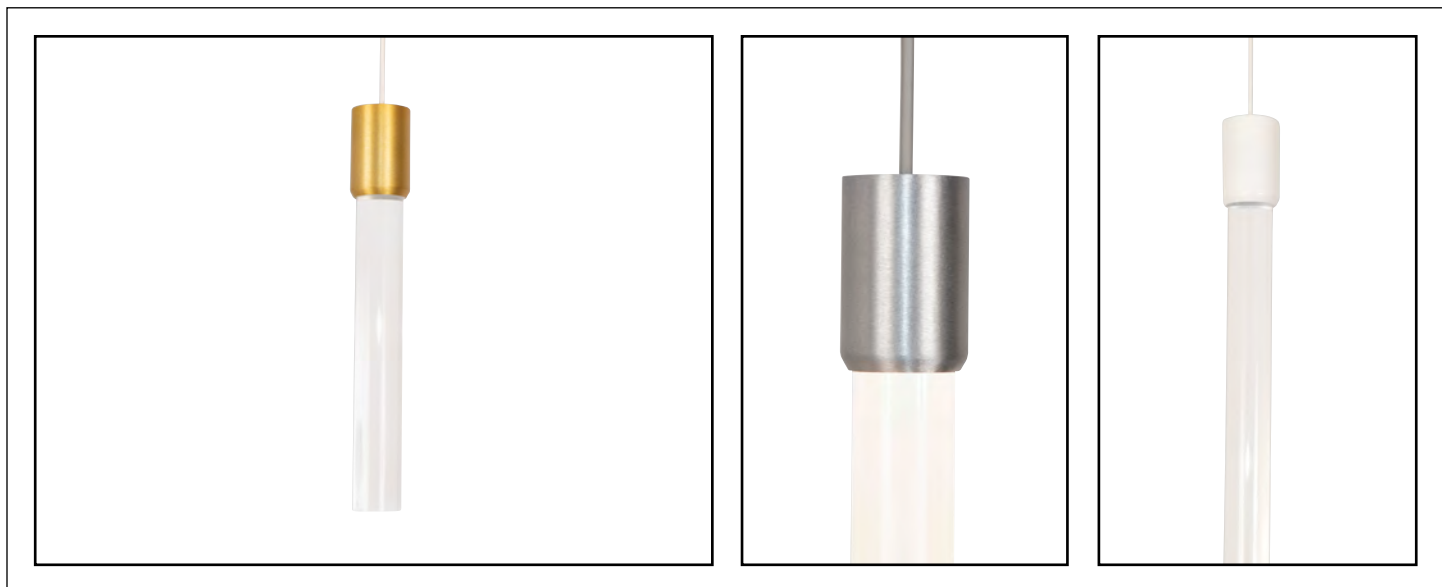

CP6860 THEO™

13" and 24" Pendants

VisaLighting.com/products/Theo

Type: _____ Project: _____ Location: _____

DIMENSIONS^{1,7}

H = Body Height DIA = Diameter OAH = Standard Overall Height
 Max OAH = Maximum Overall Height WT = Weight

	CP6860-13	CP6860-24
H	13" (330 mm)	24" (610 mm)
OAH	42" (1067 mm)	42" (1067 mm)
MAX OAH	240" (6096 mm)	240" (6096 mm)
DIA	2" (51 mm)	2" (51 mm)
WT	1.7 lbs	1.8 lbs

FEATURES

- BAA (Buy American Act) and BABA (Build American, Buy America) compliant
- 0-10V dimming to 1%
- Optional 90CRI
- Remote Driver (RMD) or Driver in Canopy (SDC) configurations available
- Remote Driver (RMD) includes round canopy 5-1/4" diameter and 3/8" deep
- Driver in canopy (SDC) includes round canopy 6-1/4" diameter and 1-3/8" deep
- Canopy mounts over 4x4 junction box (by others) with provided hardware and is painted white
- Suspended with a black, gray, or white power cord
- Accommodates ceiling slopes up to 45 degree
- Unique transparent acrylic light rod with light-conducting properties for uniform illumination throughout the entire rod surface
- Non-VOC powder coat or environmentally friendly low VOC metal alternative finishes
- ETL listed for damp locations. Not suited for exterior applications

PHOTOMETRICS

RELATIVE SCALE DRAWING

CP6860 THEO (cont.)

13" and 24" Pendants

Fill in shaded boxes using information listed below

CP6860		- MVOLT							
MODEL	LENGTH¹ 13" 24"	SOURCE² L30K L35K L40K	SOURCE OPTION³ 90CRI	VOLTAGE MVOLT	FINISHES See last page for finish order codes	CORD COLOR⁴ BSC WSC GSC	DRIVER⁵ RMD SDC	OPTION⁶ DCC	OAH⁷ See page 1

DRIVER⁵ (Select one)

See page 3 for more information

SDC	Surface canopy with integral driver; canopy is painted white
RMD	Remote driver enclosure, has knockouts for conduit connection, may be recess mounted with insulation contact (type IC). Canopy is painted white.