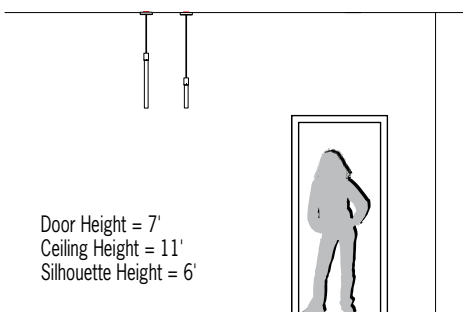

RELATIVE SCALE DRAWING