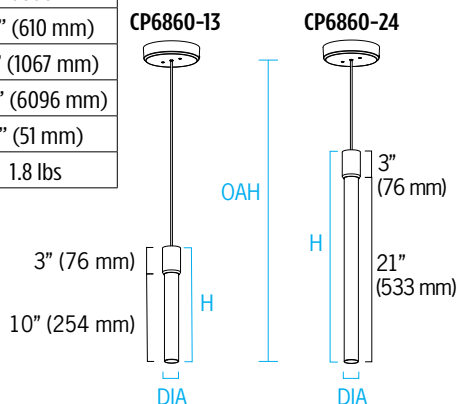

CP6860 THEO™

13" and 24" Pendants

VisaLighting.com/products/Theo

Type: _____ Project: _____ Location: _____

DIMENSIONS^{1,7}

H = Body Height DIA = Diameter OAH = Standard Overall Height
 Max OAH = Maximum Overall Height WT = Weight

	CP6860-13	CP6860-24
H	13" (330 mm)	24" (610 mm)
OAH	42" (1067 mm)	42" (1067 mm)
MAX OAH	240" (6096 mm)	240" (6096 mm)
DIA	2" (51 mm)	2" (51 mm)
WT	1.7 lbs	1.8 lbs

FEATURES

- BAA (Buy American Act) and BABA (Build American, Buy America) compliant
- 0-10V dimming to 1%
- Optional 90CRI
- Remote Driver (RMD) or Driver in Canopy (SDC) configurations available
- Remote Driver (RMD) includes round canopy 5-1/4" diameter and 3/8" deep
- Driver in canopy (SDC) includes round canopy 6-1/4" diameter and 1-3/8" deep
- Canopy mounts over 4x4 junction box (by others) with provided hardware and is painted white
- Suspended with a black, gray, or white power cord
- Accommodates ceiling slopes up to 45 degree
- Unique transparent acrylic light rod with light-conducting properties for uniform illumination throughout the entire rod surface
- Non-VOC powder coat or environmentally friendly low VOC metal alternative finishes
- ETL listed for damp locations. Not suited for exterior applications

PHOTOMETRICS

RELATIVE SCALE DRAWING

CP6860 THEO (cont.)

13" and 24" Pendants

Fill in shaded boxes using information listed below

CP6860		- MVOLT							
MODEL	LENGTH¹ 13" 24"	SOURCE² L30K L35K L40K	SOURCE OPTION³ 90CRI	VOLTAGE MVOLT	FINISHES See last page for finish order codes	CORD COLOR⁴ BSC WSC GSC	DRIVER⁵ RMD SDC	OPTION⁶ DCC	OAH⁷ See page 1