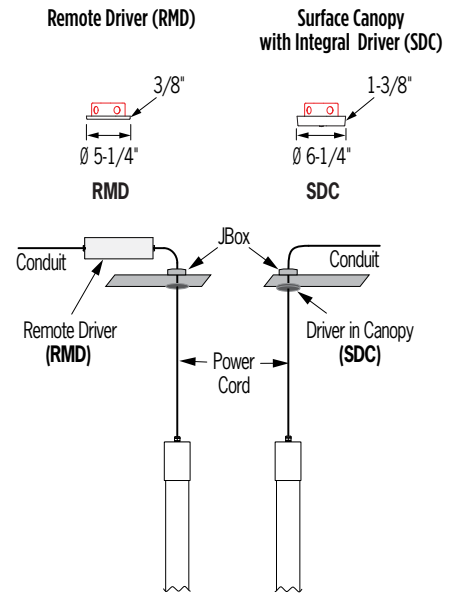

	CP6860-13	CP6860-24
H	13" (330 mm)	24" (610 mm)
OAH	42" (1067 mm)	42" (1067 mm)
MAX OAH	240" (6096 mm)	240" (6096 mm)
DIA	2" (51 mm)	2" (51 mm)
WT	1.7 lbs	1.8 lbs

FEATURES

- BAA (Buy American Act) and BABA (Build American, Buy America) compliant
- 0-10V dimming to 1%
- Optional 90CRI
- Remote Driver (RMD) or Driver in Canopy (SDC) configurations available
- Remote Driver (RMD) includes round canopy 5-1/4" diameter and 3/8" deep
- Driver in canopy (SDC) includes round canopy 6-1/4" diameter and 1-3/8" deep
- Canopy mounts over 4x4 junction box (by others) with provided hardware and is painted white
- Suspended with a black, gray, or white power cord
- Accommodates ceiling slopes up to 45 degree
- Unique transparent acrylic light rod with light-conducting properties for uniform illumination throughout the entire rod surface
- Non-VOC powder coat or environmentally friendly low VOC metal alternative finishes
- ETL listed for damp locations. Not suited for exterior applications

13" and 24" Pendants

REMOTE DRIVER (RMD) INFORMATION

Maximum Recommended Remote Wiring Distance from RMD to fixture canopy

- 12GA 190 ft
- 14GA 120 ft
- 16GA 75 ft
- 18GA 45 ft
- 20GA 30 ft

DRIVER DETAIL

Remote driver boxes have knockouts for conduit connections

THEO PRODUCT FAMILY

- CP6860-13 – 13" Pendant
- CP6860-24 – 24" Pendant
- CB6860 – Single Rod Sconce
- CB6862 – Double Rod Sconce

See [Visalighting.com/families/Theo](https://visalighting.com/families/Theo) for more information