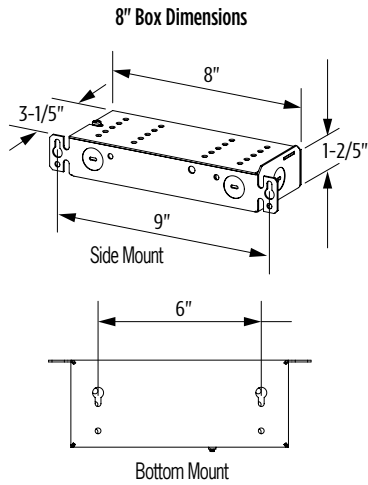

13" and 24" Pendants

REMOTE DRIVER (RMD) INFORMATION

Maximum Recommended Remote Wiring Distance from RMD to fixture canopy

- 12GA 190 ft
- 14GA 120 ft
- 16GA 75 ft
- 18GA 45 ft
- 20GA 30 ft

DRIVER DETAIL

Remote driver boxes have knockouts for conduit connections