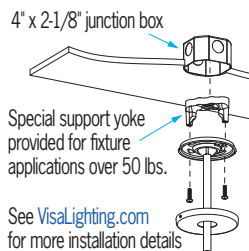

STRUCTURAL BLOCKING DETAIL

CP2046 – STRUCTURAL BLOCKING REQUIRED

SEQUENCE PRODUCT FAMILY

Outdoor Catenary	4" Diameter	• OP2232, OP2233, OP2234
	8" Diameter	• OP2262, OP2263, OP2264
Outdoor Cord and Cable	4" Diameter	• OP2222, OP2223, OP2224
	8" Diameter	• OP2252, OP2253, OP2254
Outdoor Stem	4" Diameter	• OP2242, OP2243, OP2244
	8" Diameter	• OP2272, OP2273, OP2274
Indoor Pendants	4" Diameter	• CP2020, CP2022, CP2024, CP2026, CP2028, CP2030
	8" Diameter	• CP2036, CP2038, CP2040, CP2042, CP2044, CP2046
	12" Diameter	• CP2052, CP2054, CP2056, CP2058, CP2060, CP2062
Wall Sconce	Indoor	• CB5201, CB5203
	Outdoor	• OW5201, OW5203

SUGGESTED VARIATIONS

- Remote driver
- Custom colors

See VisaLighting.com/Families/Sequence for more information