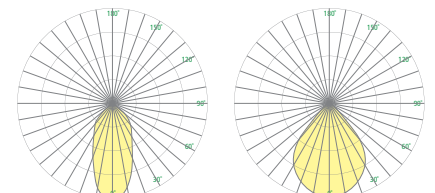

DOWNLIGHT OPTICS<sup>4</sup>

For downlight only

MED	48° Beam
NRW	34° Beam
WIDE	84° Beam

DOWNLIGHT DETAIL

PHOTOMETRICS

Body Light

NRW 34° Beam

MED 48° Beam

WIDE 84° Beam

OPTION<sup>5</sup>

XPS	Express 10 day shipping. Items marked with a bullet (•) are not available with XPS. XPS available on models CP2036, CP2038 and CP2040 only
-----	--