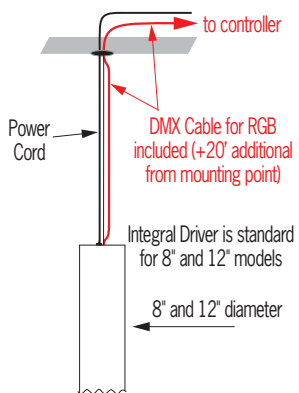

SEQUENCE (cont.)

CP2036/CP2038/CP2040/CP2042/CP2044/CP2046

Indoor pendants — 8” Diameter

DMX DETAIL