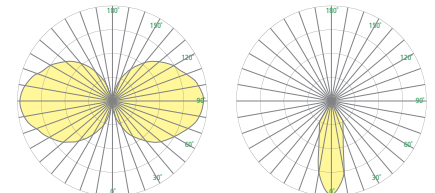

DOWNLIGHT OPTICS<sup>4</sup>

For downlight only

MED	48° Beam
NRW	34° Beam
WIDE	84° Beam

DOWNLIGHT DETAIL

PHOTOMETRICS

Body Light

NRW 34° Beam

MED 48° Beam