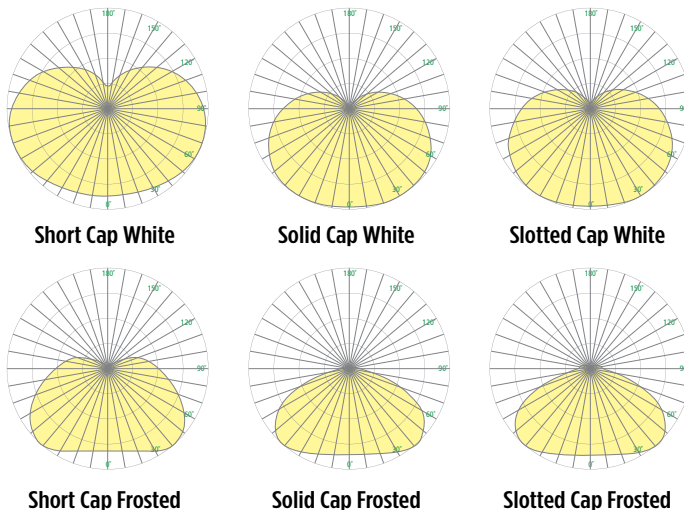

PHOTOMETRICS

IP65

ETL Listed

5 Year Warranty

Buy American Compliant