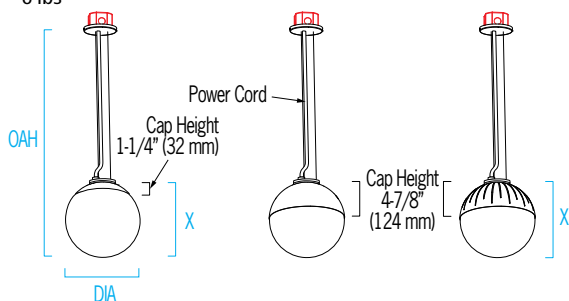

OP2120 ZUME™ OUT

12” Cord and Cable Suspension

VisaLighting.com/products/Zume-out

Type: _____ Project: _____ Location: _____

DIMENSIONS ⁴ OAH MUST BE SPECIFIED

DIA = Diameter OAH = Overall Height X = Body Height WT=Weight

OAH is the distance (in inches) from the bottom of the fixture to the ceiling plane.
Example - OAH(40) indicates an overall fixture height of 40"

DIA	12"	(305 mm)
X	12-1/4"	(311 mm)
OAH	40"	(1016 mm)
WT	8 lbs	

RELATIVE SCALE DRAWING

FEATURES

- BAA (Buy American Act) and BABA (Build American, Buy America) compliant
- High and low lumen output
- Integral driver
- IP65 rated
- Parallel mounting cables reduce twisting
- Mounts to standard electrical junction box (by others)
- **Tether cables connecting fixtures to each other or to structural elements are to be designed by a qualified structural engineer**
- Tether cable connections to the fixture accept 3/32" to 1/4" diameter cables
- Black power cord
- 3 spun aluminum cap styles (short, solid, slotted); cast aluminum mounting component
- Fixture body tested to ANSI C136.31 'American National Standard for Roadway and Area Lighting Equipment' at or above 3G vibration levels for 100,000 cycles in X, Y, Z axes
- White acrylic diffuser or frosted translucent acrylic diffuser; UV stable; UL-94 Flame Class rated
- No VOC powder coat finish
- ETL listed for wet locations