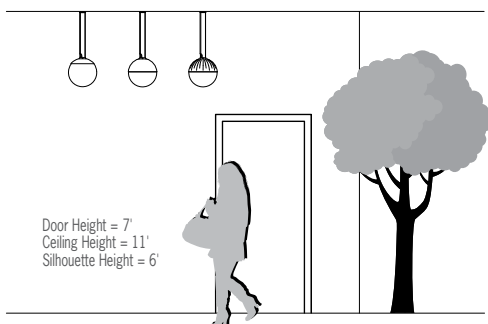

FEATURES

- BAA (Buy American Act) and BABA (Build American, Buy America) compliant
- High and low lumen output
- Integral driver
- IP65 rated
- Parallel mounting cables reduce twisting
- Mounts to standard electrical junction box (by others)
- **Tether cables connecting fixtures to each other or to structural elements are to be designed by a qualified structural engineer**
- Tether cable connections to the fixture accept 3/32" to 1/4" diameter cables
- Black power cord
- 3 spun aluminum cap styles (short, solid, slotted); cast aluminum mounting component
- Fixture body tested to ANSI C136.31 'American National Standard for Roadway and Area Lighting Equipment' at or above 3G vibration levels for 100,000 cycles in X, Y, Z axes
- White acrylic diffuser or frosted translucent acrylic diffuser; UV stable; UL-94 Flame Class rated
- No VOC powder coat finish
- ETL listed for wet locations