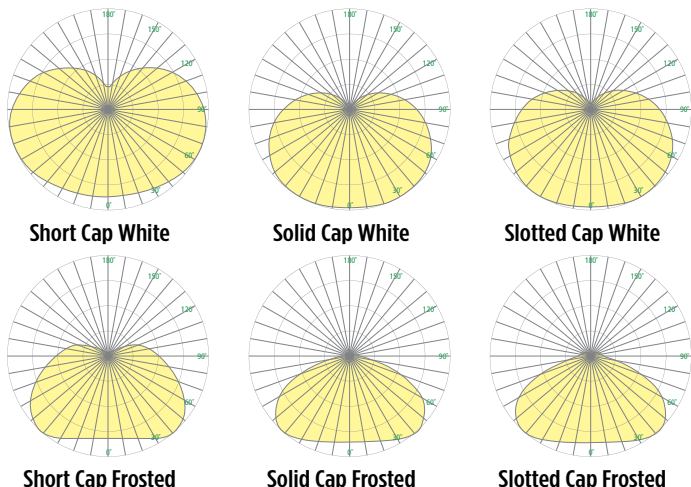

RELATIVE SCALE DRAWING PHOTOMETRICS