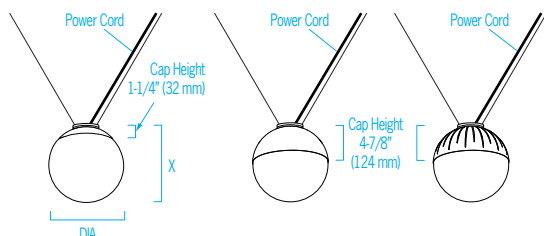

OP2122 ZUME™ OUT

12” Catenary Suspension

VisaLighting.com/products/Zume-out

Type: _____ Project: _____ Location: _____

DIMENSIONS⁵ PCL MUST BE SPECIFIED

DIA = Diameter X = Body Height PCL = Power Cord Length WT=Weight

PCL is the distance (in inches) from the fixture to the end of the cord jacket or to the end of installed quick connect (for options including a quick connect)
 Example: PCL (60) indicates a power cord length of 60”.

DIA	12”	(305 mm)
X	12-1/4”	(311 mm) Add 1-3/4” to X value with MSC option
PCL	60”	(1524 mm)
EPA	2.4ft ²	
WT	8 lbs	

FEATURES

- BAA (Buy American Act) and BABA (Build American, Buy America) compliant
- High and low lumen output
- Integral driver
- IP65 rated
- **Stainless steel structural cables are not include. Cables connecting fixtures to each other or to structural elements are to be designed by a qualified structural engineer**
- Cable connections to the fixture accept 1/8” to 1/4” diameter cables
- Fixtures may not be directly mounted to catenary cables over 1/4” diameter. Suspended mount must be used (see relative scale drawing)
- Crossing secondary cable is perpendicular to the primary cable and is limited to 1/8” when the primary cable is 1/4”
- Black power cord
- 3 spun aluminum cap styles (short, solid, slotted); cast aluminum mounting component
- Fixture body tested to ANSI C136.31 ‘American National Standard for Roadway and Area Lighting Equipment’ at or above 3G vibration levels for 100,000 cycles in X, Y, Z axes
- White acrylic diffuser or frosted translucent acrylic diffuser; UV stable; UL-94 Flame Class rated
- No VOC powder coat finish
- ETL listed for wet locations