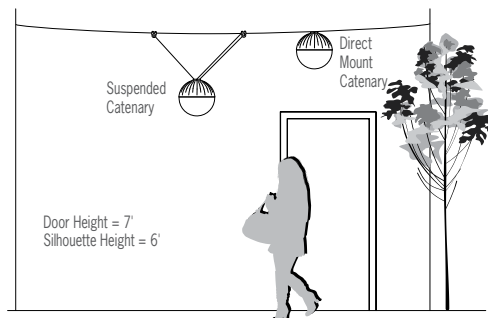

RELATIVE SCALE DRAWING PHOTOMETRICS