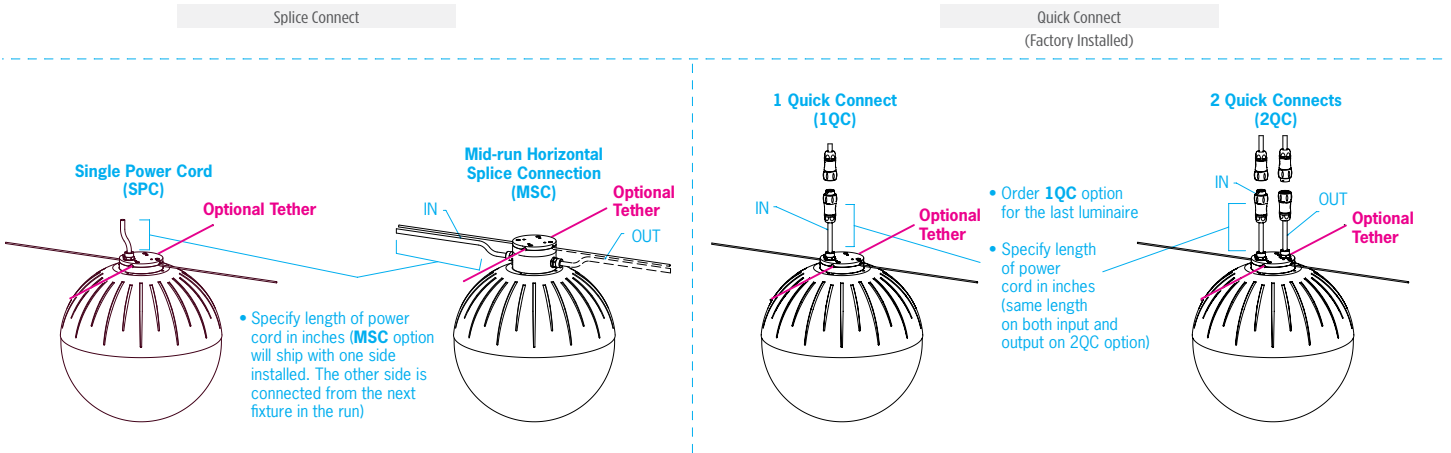

VOLTAGE

MVOLT	120-277V, 50/60 Hz
--------------	--------------------

CATENARY POWER CONNECTION³ (Select One)

See page 3 for more information

1QC	One quick connect (factory installed)
2QC	Two quick connects (factory installed)
MSC	Mid-run horizontal splice connection (mounted at top of unit)
SPC	Single power cord

ZUME PRODUCT FAMILY

Zume Out – Outdoor	Cord and Cable Suspension	<ul style="list-style-type: none"> • OP2120-ShortCap – 12" • OP2130-ShortCap – 16" • OP2140-ShortCap – 20" 	<ul style="list-style-type: none"> • OP2120-SolidCap – 12" • OP2130-SolidCap – 16" • OP2140-SolidCap – 20" 	<ul style="list-style-type: none"> • OP2120-SlottedCap – 12" • OP2130-SlottedCap – 16" • OP2140-SlottedCap – 20"
	Catenary Suspension	<ul style="list-style-type: none"> • OP2122-ShortCap – 12" • OP2132-ShortCap – 16" • OP2142-ShortCap – 20" 	<ul style="list-style-type: none"> • OP2122-SolidCap – 12" • OP2132-SolidCap – 16" • OP2142-SolidCap – 20" 	<ul style="list-style-type: none"> • OP2122-SlottedCap – 12" • OP2132-SlottedCap – 16" • OP2142-SlottedCap – 20"
	Stem Suspension	<ul style="list-style-type: none"> • OP2124-ShortCap – 12" • OP2134-ShortCap – 16" • OP2144-ShortCap – 20" 	<ul style="list-style-type: none"> • OP2124-SolidCap – 12" • OP2134-SolidCap – 16" • OP2144-SolidCap – 20" 	<ul style="list-style-type: none"> • OP2124-SlottedCap – 12" • OP2134-SlottedCap – 16" • OP2144-SlottedCap – 20"
Indoor	Zume In	<ul style="list-style-type: none"> • CP7120-8 • CP7120-12 • CP7120-16 • CP7120-22 	<div style="background-color: #f0f0f0; padding: 5px;">SUGGESTED VARIATIONS</div> <ul style="list-style-type: none"> • Link fixtures together to create a chain • Custom cap options 	
	Zume DL	<ul style="list-style-type: none"> • CP7122-12 • CP7122-16 • CP7122-22 		