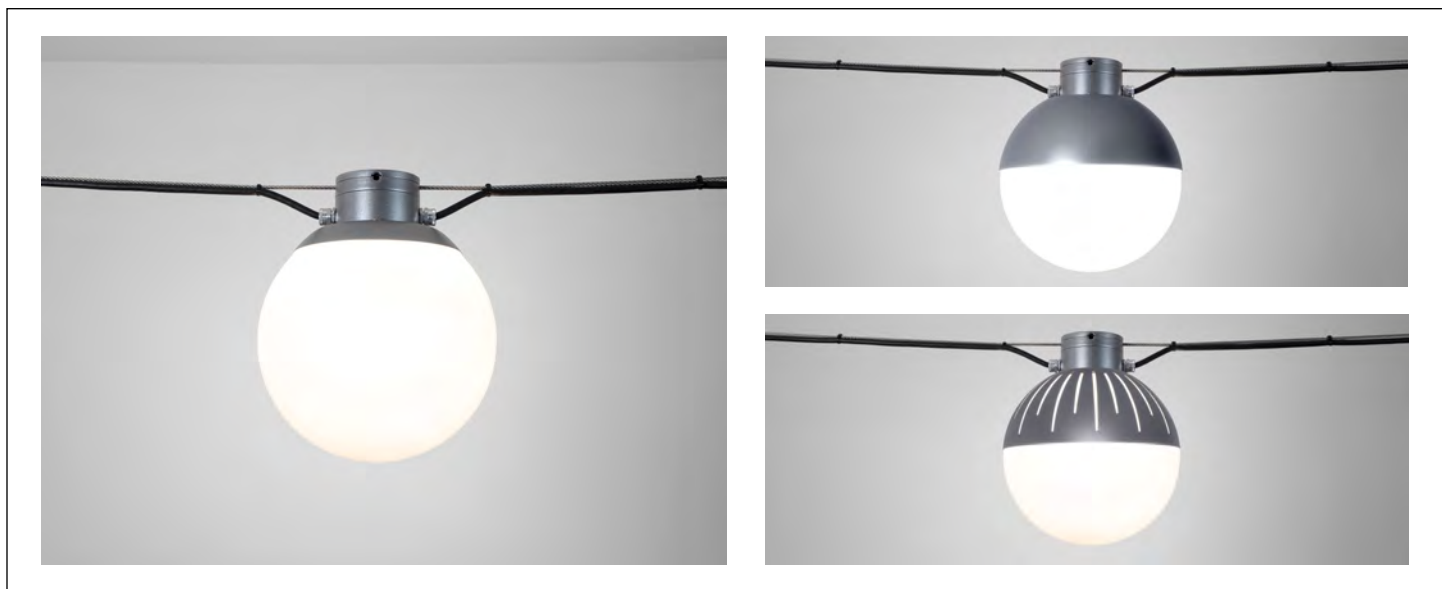

OP2122 ZUME™ OUT

12” Catenary Suspension

VisaLighting.com/products/Zume-out

Type: _____ Project: _____ Location: _____

DIMENSIONS⁵ PCL MUST BE SPECIFIED

DIA = Diameter X = Body Height PCL = Power Cord Length WT=Weight

PCL is the distance (in inches) from the fixture to the end of the cord jacket or to the end of installed quick connect (for options including a quick connect)
 Example: PCL (60) indicates a power cord length of 60”.

DIA	12”	(305 mm)
X	12-1/4”	(311 mm) Add 1-3/4” to X value with MSC option
PCL	60”	(1524 mm)
EPA	2.4ft ²	
WT	8 lbs	

FEATURES

- BAA (Buy American Act) and BABA (Build American, Buy America) compliant
- High and low lumen output
- Integral driver
- IP65 rated
- **Stainless steel structural cables are not include. Cables connecting fixtures to each other or to structural elements are to be designed by a qualified structural engineer**
- Cable connections to the fixture accept 1/8” to 1/4” diameter cables
- Fixtures may not be directly mounted to catenary cables over 1/4” diameter. Suspended mount must be used (see relative scale drawing)
- Crossing secondary cable is perpendicular to the primary cable and is limited to 1/8” when the primary cable is 1/4”
- Black power cord
- 3 spun aluminum cap styles (short, solid, slotted); cast aluminum mounting component
- Fixture body tested to ANSI C136.31 ‘American National Standard for Roadway and Area Lighting Equipment’ at or above 3G vibration levels for 100,000 cycles in X, Y, Z axes
- White acrylic diffuser or frosted translucent acrylic diffuser; UV stable; UL-94 Flame Class rated
- No VOC powder coat finish
- ETL listed for wet locations