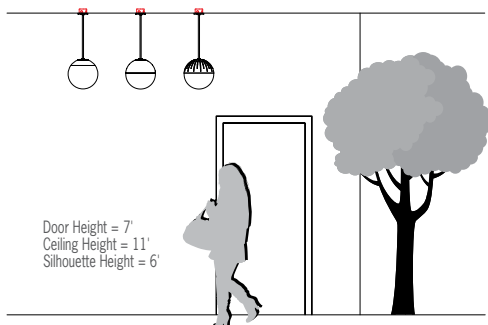

RELATIVE SCALE DRAWING

ETL Listed

5 Year Warranty

Buy American Compliant