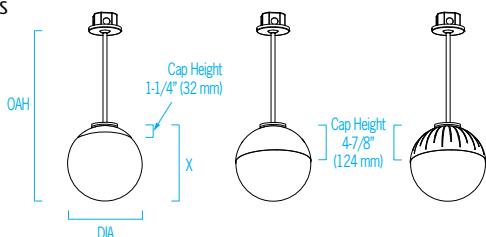

OP2124 ZUME™ OUT

12" Stem Suspension

VisaLighting.com/products/Zume-out

Type: _____ Project: _____ Location: _____

DIMENSIONS⁵

OAH MUST BE SPECIFIED

DIA = Diameter OAH = Overall Height X = Body Height WT=Weight

OAH is the distance (in inches) from the bottom of the fixture to the ceiling plane.
Example - OAH(107) indicates an overall fixture height of 107"

DIA	12"	(305 mm)
X	12-1/4"	(311 mm)
MIN OAH	17"	(432 mm)
STD OAH	42"	(1067 mm)
MAX OAH	107"	(2718 mm)
WT	8 lbs	