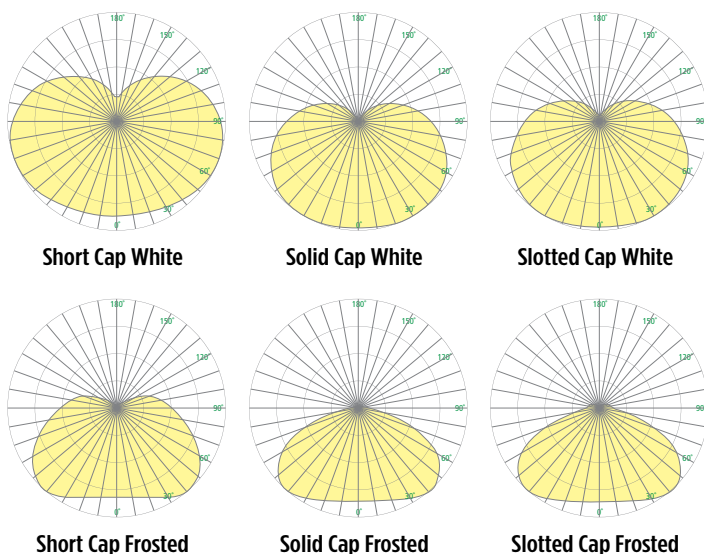

PHOTOMETRICS