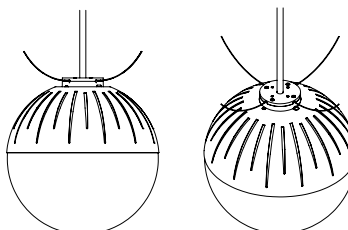

OAH is the distance (in inches) from the bottom of the fixture to the ceiling plane.
Example - OAH(107) indicates an overall fixture height of 107"

DIA	12"	(305 mm)
X	12-1/4"	(311 mm)
MIN OAH	17"	(432 mm)
STD OAH	42"	(1067 mm)
MAX OAH	107"	(2718 mm)
WT	8 lbs	

VOLTAGE

MVOLT	120-277V, 50/60 Hz
--------------	--------------------

DIFFUSER³ (Select One)

- AC White acrylic globe
- FRST Frosted translucent globe

White

Frosted Translucent

TETHER OPTION⁴

- TH Top tether option; four 15' cable tethers included

OP2124 ZUME OUT (cont.)

12" Stem Suspension

ZUME PRODUCT FAMILY

Zume Out – Outdoor	Cord and Cable Suspension	<ul style="list-style-type: none"> • OP2120-ShortCap – 12" • OP2130-ShortCap – 16" • OP2140-ShortCap – 20" 	<ul style="list-style-type: none"> • OP2120-SolidCap – 12" • OP2130-SolidCap – 16" • OP2140-SolidCap – 20" 	<ul style="list-style-type: none"> • OP2120-SlottedCap – 12" • OP2130-SlottedCap – 16" • OP2140-SlottedCap – 20"
	Catenary Suspension	<ul style="list-style-type: none"> • OP2122-ShortCap – 12" • OP2132-ShortCap – 16" • OP2142-ShortCap – 20" 	<ul style="list-style-type: none"> • OP2122-SolidCap – 12" • OP2132-SolidCap – 16" • OP2142-SolidCap – 20" 	<ul style="list-style-type: none"> • OP2122-SlottedCap – 12" • OP2132-SlottedCap – 16" • OP2142-SlottedCap – 20"
	Stem Suspension	<ul style="list-style-type: none"> • OP2124-ShortCap – 12" • OP2134-ShortCap – 16" • OP2144-ShortCap – 20" 	<ul style="list-style-type: none"> • OP2124-SolidCap – 12" • OP2134-SolidCap – 16" • OP2144-SolidCap – 20" 	<ul style="list-style-type: none"> • OP2124-SlottedCap – 12" • OP2134-SlottedCap – 16" • OP2144-SlottedCap – 20"
Indoor	Zume In	<ul style="list-style-type: none"> • CP7120-8 • CP7120-12 • CP7120-16 • CP7120-22 		
	Zume DL	<ul style="list-style-type: none"> • CP7122-12 • CP7122-16 • CP7122-22 		