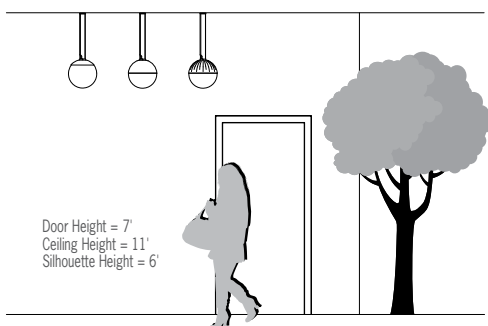

### DIMENSIONS<sup>4</sup>

**OAH MUST BE SPECIFIED**

DIA = Diameter    OAH = Overall Height    X = Body Height    WT=Weight

OAH is the distance (in inches) from the bottom of the fixture to the ceiling plane.  
Example - OAH(42) indicates an overall fixture height of 42"

DIA 16" (406 mm)  
X 16-1/4" (413 mm)  
OAH 42" (1067 mm)  
WT 9 lbs

### RELATIVE SCALE DRAWING