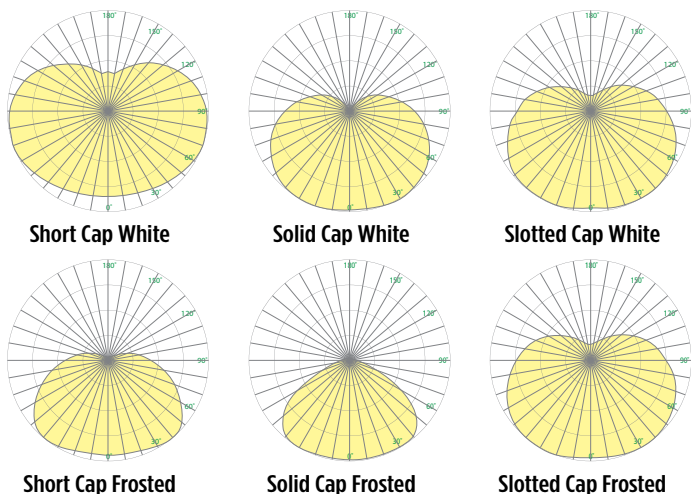

PHOTOMETRICS

IP65

ETL Listed

5 Year Warranty

Buy American Compliant