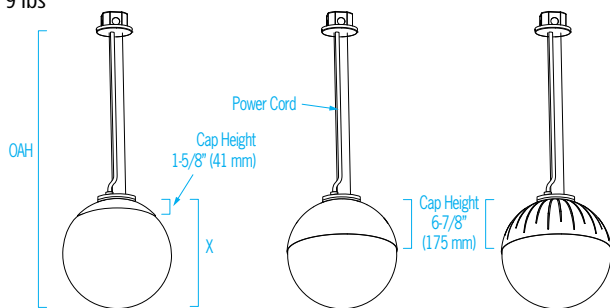

### DIMENSIONS<sup>4</sup>

**OAH MUST BE SPECIFIED**

DIA = Diameter    OAH = Overall Height    X = Body Height    WT=Weight

OAH is the distance (in inches) from the bottom of the fixture to the ceiling plane.  
Example - OAH(42) indicates an overall fixture height of 42"

DIA 16" (406 mm)  
X 16-1/4" (413 mm)  
OAH 42" (1067 mm)  
WT 9 lbs