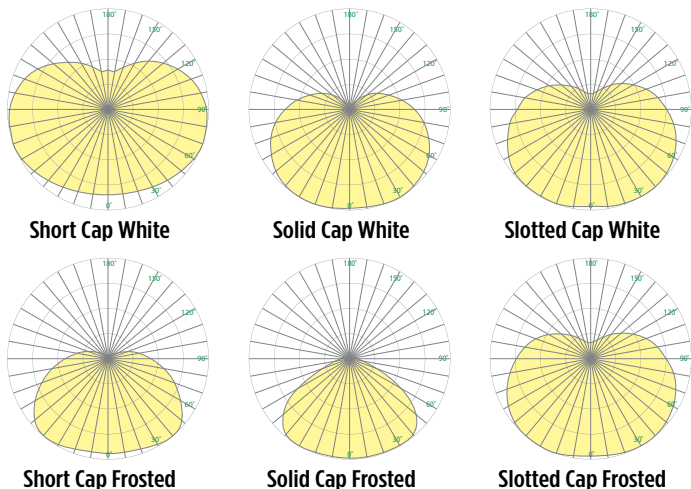

PHOTOMETRICS