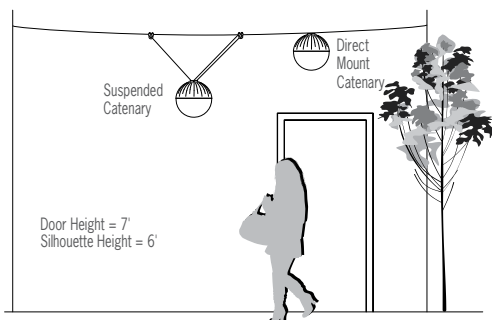

OP2132 ZUME™ OUT

16" Catenary Suspension

VisaLighting.com/products/Zume-out

Type: _____ Project: _____ Location: _____

DIMENSIONS ⁵

PCL MUST BE SPECIFIED

DIA = Diameter X = Body Height PCL = Power Cord Length WT=Weight

PCL is the distance (in inches) from the fixture to the end of the cord jacket or to the end of installed quick connect (for options including a quick connect)
 Example: PCL (60) indicates a power cord length of 60".

DIA	16" (406 mm)
X	16-1/4" (413 mm) Add 1-3/4" to X value with MSC option
PCL	60" (1524 mm)
EPA	2.4ft ²
WT	9 lbs

RELATIVE SCALE DRAWING

FEATURES

- BAA (Buy American Act) and BABA (Build American, Buy America) compliant
- High and low lumen output
- Integral driver
- IP65 rated
- **Stainless steel structural cables are not included. Cables connecting fixtures to each other or to structural elements are to be designed by a qualified structural engineer**
- Cable connections to the fixture accept 1/8" to 1/4" diameter cables
- Fixtures may not be directly mounted to catenary cables over 1/4" diameter. Suspended mount must be used (see relative scale drawing)
- Crossing secondary cable is perpendicular to the primary cable and is limited to 1/8" when the primary cable is 1/4"
- Black power cord
- 3 spun aluminum cap styles (short, solid, slotted); cast aluminum mounting component
- Fixture body tested to ANSI C136.31 'American National Standard for Roadway and Area Lighting Equipment' at or above 3G vibration levels for 100,000 cycles in X, Y, Z axes
- White acrylic diffuser or frosted translucent acrylic diffuser; UV stable; UL-94 Flame Class rated
- No VOC powder coat finish
- ETL listed for wet locations