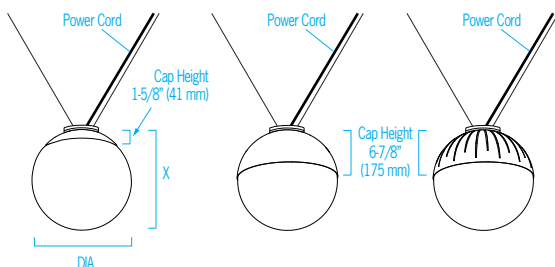

OP2132 ZUME™ OUT

16" Catenary Suspension

VisaLighting.com/products/Zume-out

Type: _____ Project: _____ Location: _____

DIMENSIONS ⁵

PCL MUST BE SPECIFIED

DIA = Diameter X = Body Height PCL = Power Cord Length WT=Weight

PCL is the distance (in inches) from the fixture to the end of the cord jacket or to the end of installed quick connect (for options including a quick connect)
 Example: PCL (60) indicates a power cord length of 60".

DIA	16" (406 mm)
X	16-1/4" (413 mm) Add 1-3/4" to X value with MSC option
PCL	60" (1524 mm)
EPA	2.4ft ²
WT	9 lbs

RELATIVE SCALE DRAWING

FEATURES

- BAA (Buy American Act) and BABA (Build American, Buy America) compliant
- High and low lumen output
- Integral driver
- IP65 rated
- **Stainless steel structural cables are not included. Cables connecting fixtures to each other or to structural elements are to be designed by a qualified structural engineer**
- Cable connections to the fixture accept 1/8" to 1/4" diameter cables
- Fixtures may not be directly mounted to catenary cables over 1/4" diameter. Suspended mount must be used (see relative scale drawing)
- Crossing secondary cable is perpendicular to the primary cable and is limited to 1/8" when the primary cable is 1/4"
- Black power cord
- 3 spun aluminum cap styles (short, solid, slotted); cast aluminum mounting component
- Fixture body tested to ANSI C136.31 'American National Standard for Roadway and Area Lighting Equipment' at or above 3G vibration levels for 100,000 cycles in X, Y, Z axes
- White acrylic diffuser or frosted translucent acrylic diffuser; UV stable; UL-94 Flame Class rated
- No VOC powder coat finish
- ETL listed for wet locations