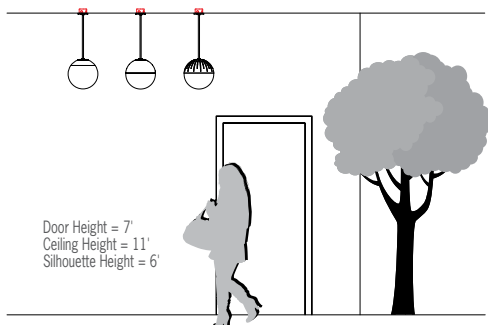

OP2134 ZUME™ OUT

16" Stem Suspension

VisaLighting.com/products/Zume-out

Type: _____ Project: _____ Location: _____

DIMENSIONS⁵ **OAH MUST BE SPECIFIED**

DIA = Diameter OAH = Overall Height X = Body Height WT=Weight

OAH is the distance (in inches) from the bottom of the fixture to the ceiling plane.
Example - OAH(192) indicates an overall fixture height of 192"

- DIA 16" (406 mm)
- X 16-1/4" (413 mm)
- MIN OAH 21" (533 mm)
- STD OAH 48" (1219 mm)
- MAX OAH 111" (2819 mm)
- WT 9 lbs

RELATIVE SCALE DRAWING

FEATURES

- BAA (Buy American Act) and BABA (Build American, Buy America) compliant
- High and low lumen output
- Integral driver
- Mounts to standard electrical junction box (by others) for sloped ceiling up to 45° from horizontal
- 3 spun aluminum cap styles (short, solid, slotted); cast aluminum mounting component
- **Top tether option. Cables connecting fixtures to each other or to structural elements are to be designed by a qualified structural engineer**
- White acrylic diffuser or frosted translucent acrylic diffuser; UV stable; UL-94 Flame Class rated
- No VOC powder coat finish
- ETL listed for wet locations