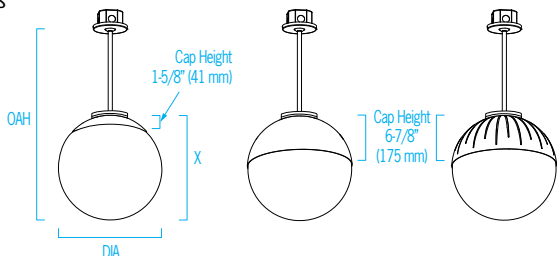

OP2134 ZUME™ OUT

16" Stem Suspension

VisaLighting.com/products/Zume-out

Type: _____ Project: _____ Location: _____

DIMENSIONS⁵ **OAH MUST BE SPECIFIED**

DIA = Diameter OAH = Overall Height X = Body Height WT=Weight

OAH is the distance (in inches) from the bottom of the fixture to the ceiling plane.
Example - OAH(192) indicates an overall fixture height of 192"

- DIA 16" (406 mm)
- X 16-1/4" (413 mm)
- MIN OAH 21" (533 mm)
- STD OAH 48" (1219 mm)
- MAX OAH 111" (2819 mm)
- WT 9 lbs

RELATIVE SCALE DRAWING

FEATURES

- BAA (Buy American Act) and BABA (Build American, Buy America) compliant
- High and low lumen output
- Integral driver
- Mounts to standard electrical junction box (by others) for sloped ceiling up to 45° from horizontal
- 3 spun aluminum cap styles (short, solid, slotted); cast aluminum mounting component
- **Top tether option. Cables connecting fixtures to each other or to structural elements are to be designed by a qualified structural engineer**
- White acrylic diffuser or frosted translucent acrylic diffuser; UV stable; UL-94 Flame Class rated
- No VOC powder coat finish
- ETL listed for wet locations