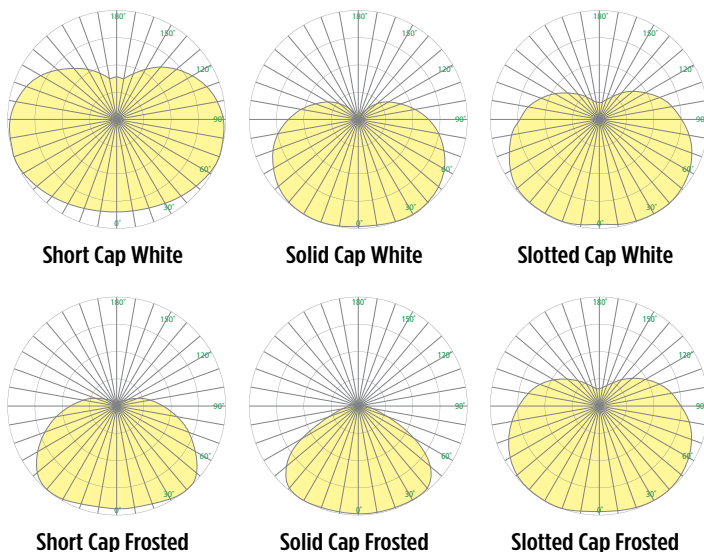

PHOTOMETRICS