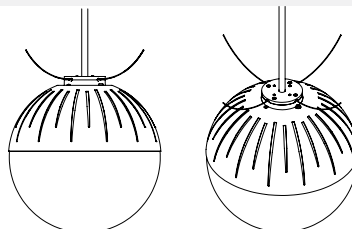

OAH is the distance (in inches) from the bottom of the fixture to the ceiling plane.
Example - OAH(192) indicates an overall fixture height of 192"

- DIA 16" (406 mm)
- X 16-1/4" (413 mm)
- MIN OAH 21" (533 mm)
- STD OAH 48" (1219 mm)
- MAX OAH 111" (2819 mm)
- WT 9 lbs

OP2134 ZUME OUT (cont.)

16" Stem Suspension

ZUME PRODUCT FAMILY

Zume Out – Outdoor	Cord and Cable Suspension	<ul style="list-style-type: none"> • OP2120-ShortCap – 12" • OP2130-ShortCap – 16" • OP2140-ShortCap – 20" 	<ul style="list-style-type: none"> • OP2120-SolidCap – 12" • OP2130-SolidCap – 16" • OP2140-SolidCap – 20" 	<ul style="list-style-type: none"> • OP2120-SlottedCap – 12" • OP2130-SlottedCap – 16" • OP2140-SlottedCap – 20"
	Catenary Suspension	<ul style="list-style-type: none"> • OP2122-ShortCap – 12" • OP2132-ShortCap – 16" • OP2142-ShortCap – 20" 	<ul style="list-style-type: none"> • OP2122-SolidCap – 12" • OP2132-SolidCap – 16" • OP2142-SolidCap – 20" 	<ul style="list-style-type: none"> • OP2122-SlottedCap – 12" • OP2132-SlottedCap – 16" • OP2142-SlottedCap – 20"
	Stem Suspension	<ul style="list-style-type: none"> • OP2124-ShortCap – 12" • OP2134-ShortCap – 16" • OP2144-ShortCap – 20" 	<ul style="list-style-type: none"> • OP2124-SolidCap – 12" • OP2134-SolidCap – 16" • OP2144-SolidCap – 20" 	<ul style="list-style-type: none"> • OP2124-SlottedCap – 12" • OP2134-SlottedCap – 16" • OP2144-SlottedCap – 20"
Indoor	Zume In	<ul style="list-style-type: none"> • CP7120-8 • CP7120-12 • CP7120-16 • CP7120-22 	<div style="background-color: #f0f0f0; padding: 5px;">SUGGESTED VARIATIONS</div> <ul style="list-style-type: none"> • Link fixtures together to create a chain • Custom cap options 	
	Zume DL	<ul style="list-style-type: none"> • CP7122-12 • CP7122-16 • CP7122-22 		