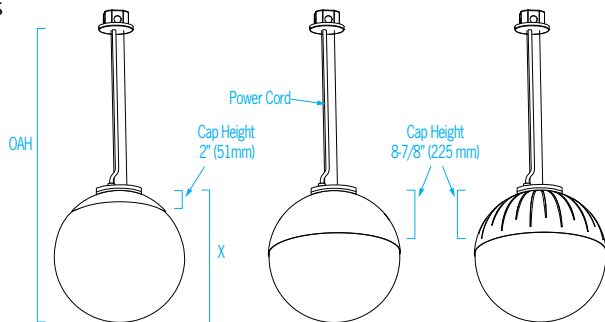

OP2140 ZUME™ OUT

20" Cord and Cable Suspension

VisaLighting.com/products/Zume-out

Type: _____ Project: _____ Location: _____

DIMENSIONS ⁴

OAH MUST BE SPECIFIED

DIA = Diameter OAH = Overall Height X = Body Height WT=Weight

OAH is the distance (in inches) from the bottom of the fixture to the ceiling plane.

Example - OAH(44) indicates an overall fixture height of 44"

DIA 20" (508 mm)

X 20-1/4" (514 mm)

OAH 44" (1118 mm)

WT 10 lbs

RELATIVE SCALE DRAWING

FEATURES

- BAA (Buy American Act) and BABA (Build American, Buy America) compliant
- High and low lumen output
- Integral driver
- IP65 rated
- Parallel mounting cables reduce twisting
- Mounts to standard electrical junction box (by others)
- **Tether cables connecting fixtures to each other or to structural elements are to be designed by a qualified structural engineer**
- Tether cable connections to the fixture accept 3/32" to 1/4" diameter cables
- Black power cord
- 3 spun aluminum cap styles (short, solid, slotted); cast aluminum mounting component
- Fixture body tested to ANSI C136.31 'American National Standard for Roadway and Area Lighting Equipment' at or above 3G vibration levels for 100,000 cycles in X, Y, Z axes
- White acrylic diffuser or frosted translucent acrylic diffuser; UV stable; UL-94 Flame Class rated
- No VOC powder coat finish
- ETL listed for wet locations