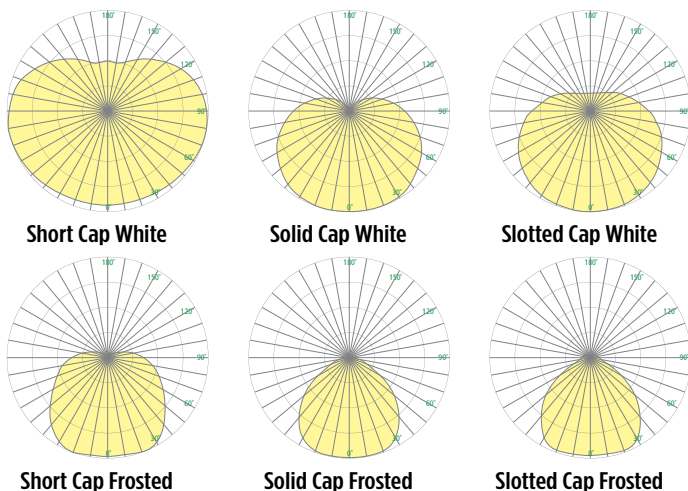

PHOTOMETRICS

IP65

ETL Listed

5 Year Warranty

Buy American Compliant