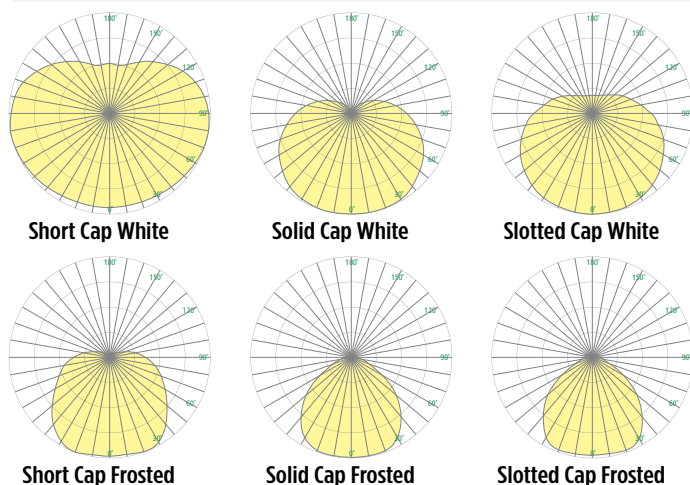

PHOTOMETRICS

IP65

ETL Listed

5 Year Warranty

Buy American Compliant