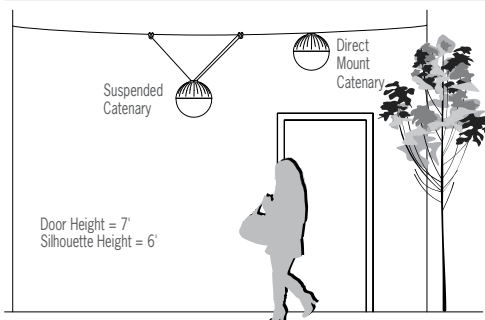

RELATIVE SCALE DRAWING