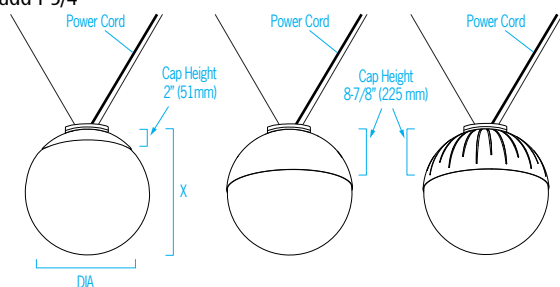

OP2142 ZUME™ OUT

20" Catenary Suspension

VisaLighting.com/products/Zume-out

Type: _____ Project: _____ Location: _____

DIMENSIONS ⁵

PCL MUST BE SPECIFIED

DIA = Diameter X = Body Height PCL = Power Cord Length WT=Weight

PCL is the distance (in inches) from the fixture to the end of the cord jacket or to the end of installed quick connect (for options including a quick connect)
 Example: PCL (60) indicates a power cord length of 60".

DIA	20"	(508 mm)	
X	20-1/4"	(514 mm)	Add 1-3/4" to X value with MSC option
PCL	60"	(1524 mm)	
MSC			add 1-3/4"

EPA 2.4ft²
 WT 10 lbs

FEATURES

- BAA (Buy American Act) and BABA (Build American, Buy America) compliant
- High and low lumen output
- Integral driver
- IP65 rated
- **Stainless steel structural cables are not included. Cables connecting fixtures to each other or to structural elements are to be designed by a qualified structural engineer**
- Cable connections to the fixture accept 1/8" to 1/4" diameter cables
- Fixtures may not be directly mounted to catenary cables over 1/4" diameter. Suspended mount must be used (see relative scale drawing)
- Crossing secondary cable is perpendicular to the primary cable and is limited to 1/8" when the primary cable is 1/4"
- Black power cord
- 3 spun aluminum cap styles (short, solid, slotted); cast aluminum mounting component
- Fixture body tested to ANSI C136.31 'American National Standard for Roadway and Area Lighting Equipment' at or above 3G vibration levels for 100,000 cycles in X, Y, Z axes
- White acrylic diffuser or frosted translucent acrylic diffuser; UV stable; UL-94 Flame Class rated
- No VOC powder coat finish
- ETL listed for wet locations