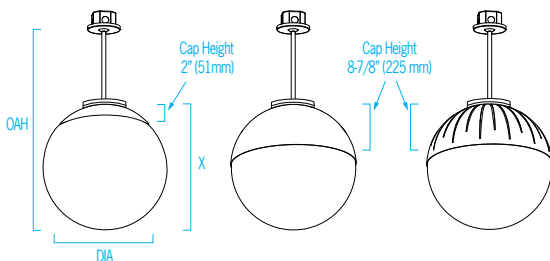

OP2144 ZUME™ OUT

20" Stem Suspension

VisaLighting.com/products/Zume-out

Type: _____ Project: _____ Location: _____

DIMENSIONS³

OAH MUST BE SPECIFIED

DIA = Diameter OAH = Overall Height X = Body Height WT=Weight

OAH is the distance (in inches) from the bottom of the fixture to the ceiling plane.
Example - OAH(114) indicates an overall fixture height of 114"

DIA	20"	(508 mm)
X	20-1/4"	(514 mm)
MIN OAH	25"	(635 mm)
STD OAH	60"	(1524 mm)
MAX OAH	114"	(2896 mm)
WT	10 lbs	