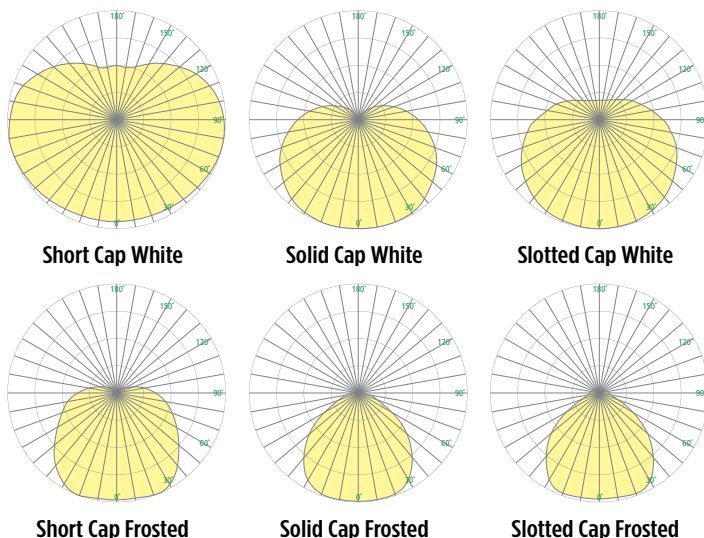

PHOTOMETRICS