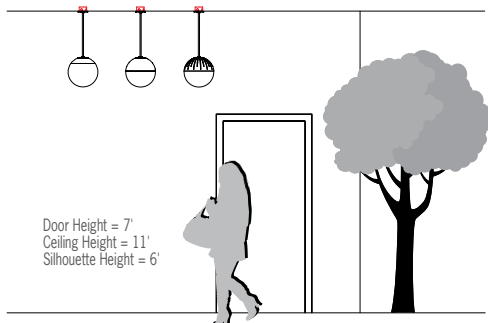

RELATIVE SCALE DRAWING

ETL Listed

5 Year Warranty

Buy American Compliant