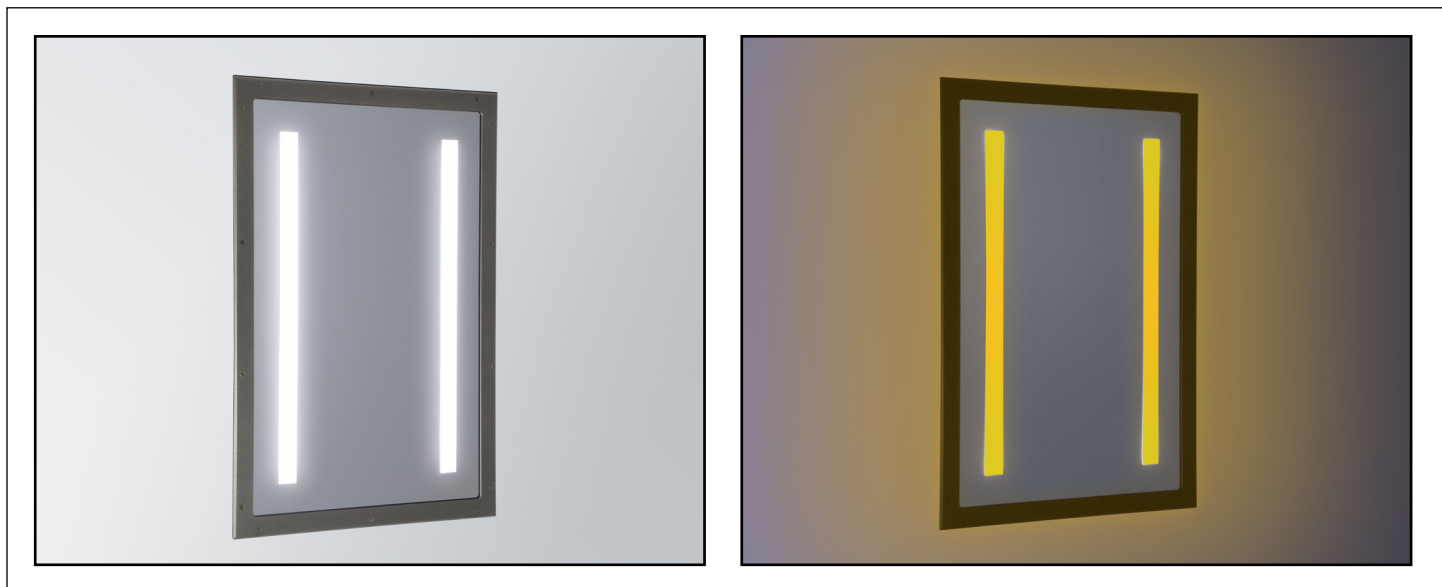

CB1851 SOLE™

Illuminated Mirror for Behavioral Health/High Abuse Care

VisaLighting.com/products/Sole

Type: _____ Project: _____ Location: _____

DIMENSIONS

W = Width H = Height RD = Recessed Depth

W	20" (508 mm)
H	30" (762 mm)
RD	3-5/8" (92 mm)

See framing detail on page 3

FEATURES

- BAA (Buy American Act) and BABA (Build American, Buy America) compliant
- Remote driver box is delivered wired and attached to the back of the LED assembly
- Recommend removing driver box from LED assembly and mounting in a remote location to allow servicing without disturbing mirror installation
- Optional amber LED Night Light
- IP65 rated for wash down applications
- IK10+ (100 joules) Impact resistant polycarbonate mirror
- Ligature resistant
- Heavy duty 5/16" machined aluminum frame
- Tamper resistant hardware
- Optional antimicrobial coating (no VOC) on mirror frame
- Scratch resistant coating for polycarbonate mirror surface; abrasion resilient silicone hard coating offering the ultimate level of scratch resistance
- No VOC powder coat paint
- ETL listed for wet locations. Not suited for exterior applications

RELATIVE SCALE DRAWING

PHOTOMETRICS

CB1851 SOLE (cont.)

Illuminated Mirror for Behavioral Health/High Abuse Care

Fill in shaded boxes using information listed below

CB1851		-		MVOLT			
MODEL	SOURCE¹ L30K(H) L30K(L) L35K(H) L35K(L) L40K(H) L40K(L)	VOLTAGE MVOLT	SOURCE OPTION² NGT	FINISH See last page for finish order codes	OPTION³ AMC		