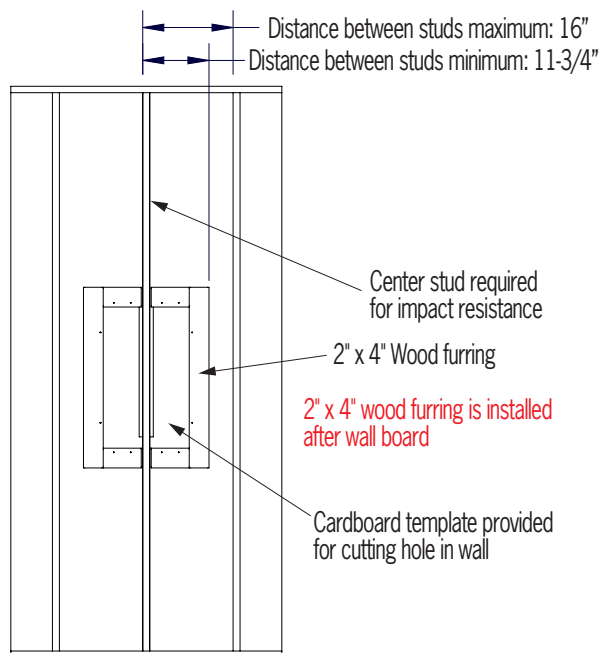

FRAMING DETAIL

REMOTE DRIVER INFORMATION

Maximum Recommended Remote Wiring Distance from remote driver box to fixture

- 18AWG – 50ft
- 16AWG – 80ft
- 14AWG – 130ft
- 12AWG – 200ft
- 10AWG – 330ft

See Sole [field instructions](#) for 2" x 4" wood furring dimensions.

- Cardboard hole template provided with each mirror
- No parts from Visa Lighting required prior to installation of wall board. 2" x 4" wood furring is installed after cutting the hole in the wall for the LED assembly
- 2" x 4" wood furring must be installed as described, to achieve rated impact resistance and to avoid a safety hazard
- Remote driver box is delivered wired and attached to the back of the LED assembly
- Recommend removing driver box from LED assembly and mounting in a remote location to allow servicing without disturbing mirror installation