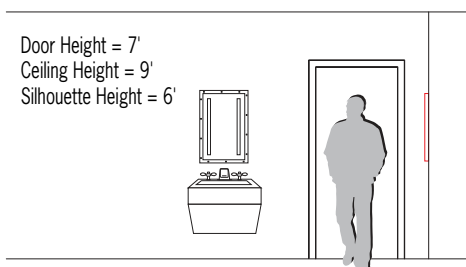

RELATIVE SCALE DRAWING