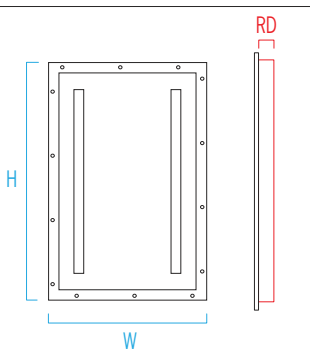

CB1851 SOLE™

Illuminated Mirror for Behavioral Health/High Abuse Care

VisaLighting.com/products/Sole

Type: _____ Project: _____ Location: _____

DIMENSIONS

W = Width H = Height RD = Recessed Depth

W	20" (508 mm)
H	30" (762 mm)
RD	3-5/8" (92 mm)

See framing detail on page 3

FEATURES

- BAA (Buy American Act) and BABA (Build American, Buy America) compliant
- Remote driver box is delivered wired and attached to the back of the LED assembly
- Recommend removing driver box from LED assembly and mounting in a remote location to allow servicing without disturbing mirror installation
- Optional amber LED Night Light
- IP65 rated for wash down applications
- IK10+ (100 joules) Impact resistant polycarbonate mirror
- Ligature resistant
- Heavy duty 5/16" machined aluminum frame
- Tamper resistant hardware
- Optional antimicrobial coating (no VOC) on mirror frame
- Scratch resistant coating for polycarbonate mirror surface; abrasion resilient silicone hard coating offering the ultimate level of scratch resistance
- No VOC powder coat paint
- ETL listed for wet locations. Not suited for exterior applications

RELATIVE SCALE DRAWING

PHOTOMETRICS

CB1851 SOLE (cont.)

Illuminated Mirror for Behavioral Health/High Abuse Care

Fill in shaded boxes using information listed below

CB1851		-		MVOLT			
MODEL	SOURCE¹ L30K(H) L30K(L) L35K(H) L35K(L) L40K(H) L40K(L)	VOLTAGE MVOLT	SOURCE OPTION² NGT	FINISH See last page for finish order codes	OPTION³ AMC		