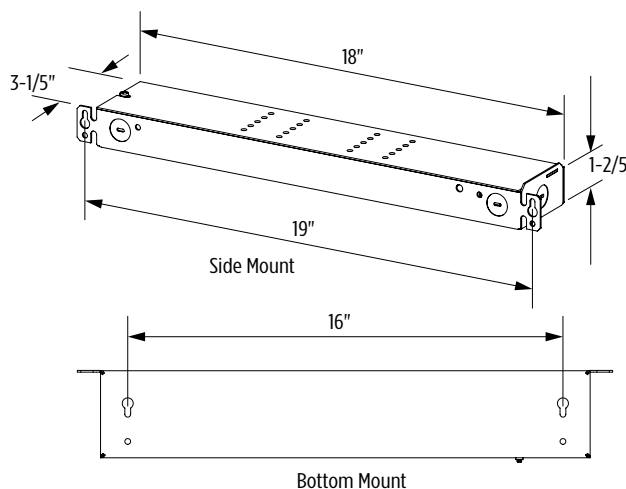

CB1851 SOLE™

Illuminated Mirror for Behavioral Health/High Abuse Care

VisaLighting.com/products/Sole

Type: _____ Project: _____ Location: _____

DIMENSIONS

W = Width H = Height RD = Recessed Depth

W	20" (508 mm)
H	30" (762 mm)
RD	3-5/8" (92 mm)

FRAMING DETAIL

REMOTE DRIVER INFORMATION

Maximum Recommended Remote Wiring Distance from remote driver box to fixture

- 18AWG – 50ft
- 16AWG – 80ft
- 14AWG – 130ft
- 12AWG – 200ft
- 10AWG – 330ft

See Sole [field instructions](#) for 2" x 4" wood furring dimensions.