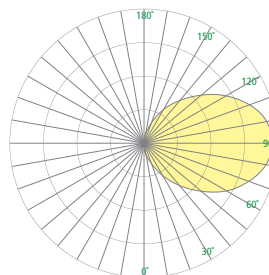

CB1851 SOLE™

Illuminated Mirror for Behavioral Health/High Abuse Care

VisaLighting.com/products/Sole

Type: _____ Project: _____ Location: _____

DIMENSIONS

W = Width H = Height RD = Recessed Depth

W	20" (508 mm)
H	30" (762 mm)
RD	3-5/8" (92 mm)

RELATIVE SCALE DRAWING

PHOTOMETRICS

CB1851 SOLE (cont.)

Illuminated Mirror for Behavioral Health/High Abuse Care

Fill in shaded boxes using information listed below

CB1851		-		MVOLT			
MODEL	SOURCE¹ L30K(H) L30K(L) L35K(H) L35K(L) L40K(H) L40K(L)	VOLTAGE MVOLT	SOURCE OPTION² NGT	FINISH See last page for finish order codes	OPTION³ AMC		