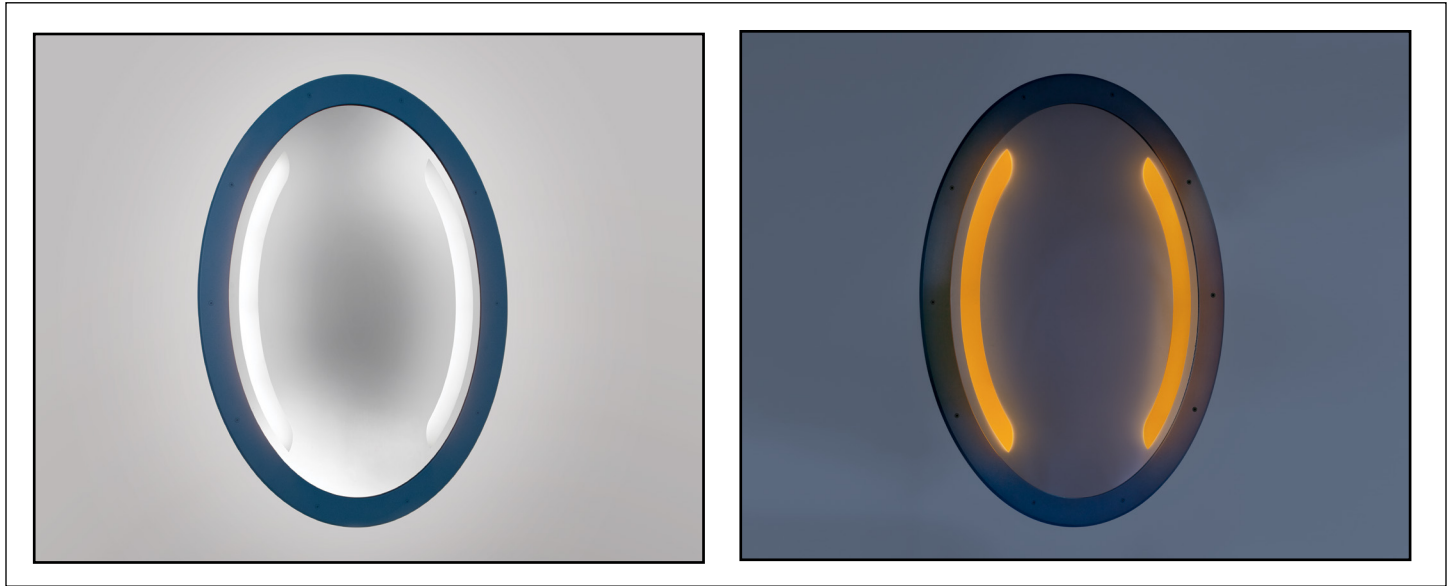

CB1853 SOLE™

Illuminated Mirror for Behavioral Health/High Abuse Care

VisaLighting.com/products/Sole

Type: _____ Project: _____ Location: _____

DIMENSIONS

W = Width H = Height RD = Recessed Depth

W	23-7/8" (606 mm)
H	33-7/8" (860 mm)
RD	3-3/4" (95 mm)

FEATURES

- BAA (Buy American Act) and BABA (Build American, Buy America) compliant
- Remote driver box is delivered wired and attached to the back of the LED assembly
- Recommend removing driver box from LED assembly and mounting in a remote location to allow servicing without disturbing mirror installation
- Optional amber LED Night Light
- IP65 rated for wash down applications
- IK10+ (100 joules) Impact resistant polycarbonate mirror
- Ligature resistant
- Heavy duty 5/16" machined aluminum frame
- Tamper resistant hardware
- Optional antimicrobial coating (no VOC) on mirror frame
- Scratch resistant coating for polycarbonate mirror surface; abrasion resilient silicone hard coating offering the ultimate level of scratch resistance
- No VOC powder coat paint
- ETL listed for wet locations. Not suited for exterior applications

RELATIVE SCALE DRAWING

PHOTOMETRICS

CB1853 SOLE (cont.)

Illuminated Mirror for Behavioral Health/High Abuse Care

Fill in shaded boxes using information listed below

CB1853		-		MVOLT	
MODEL	SOURCE¹ L30K(H) L30K(L) L35K(H) L35K(L) L40K(H) L40K(L)	VOLTAGE MVOLT	SOURCE OPTION² NGT	FINISH See last page for finish order codes	OPTION³ AMC