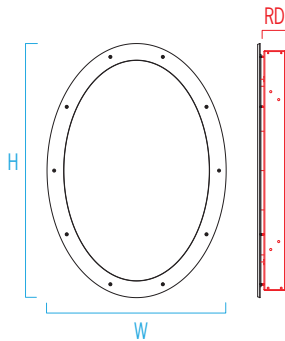

CB1853 SOLE™

Illuminated Mirror for Behavioral Health/High Abuse Care

VisaLighting.com/products/Sole

Type: _____ Project: _____ Location: _____

DIMENSIONS

W = Width H = Height RD = Recessed Depth

W	23-7/8" (606 mm)
H	33-7/8" (860 mm)
RD	3-3/4" (95 mm)