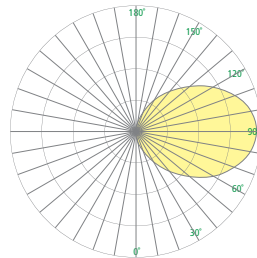

PHOTOMETRICS