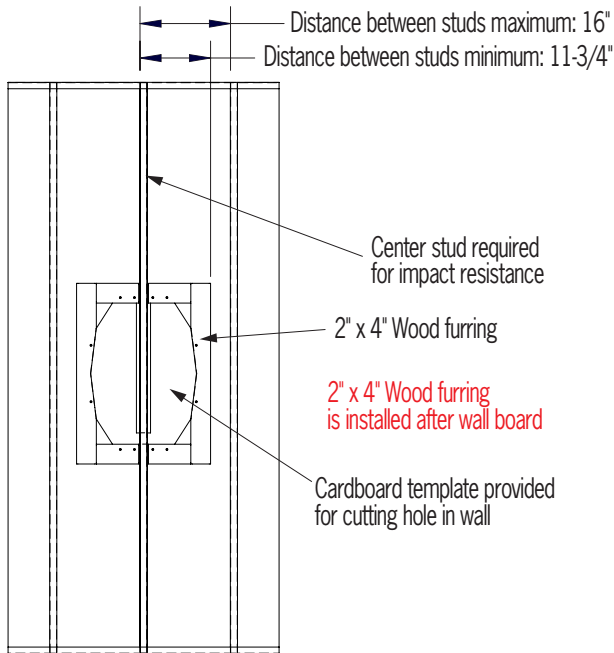

FRAMING DETAIL

REMOTE DRIVER INFORMATION

Maximum Recommended Remote Wiring Distance from remote driver box to fixture

- 18AWG – 50ft
- 16AWG – 80ft
- 14AWG – 130ft
- 12AWG – 200ft
- 10AWG – 330ft

See [Sole field instructions](#) for 2" x 4" wood furring dimensions.

- Cardboard hole template provided with each mirror
- No parts required from Visa Lighting prior to installation of wall board. 2" x 4" wood furring is installed after cutting the hole in the wall for the LED assembly
- 2" x 4" wood furring must be installed as described, to achieve rated impact resistance and to avoid a safety hazard
- Remote driver box is delivered wired and attached to the back of the LED assembly
- Recommend removing driver box from LED assembly and mounting in a remote location to allow servicing without disturbing mirror installation