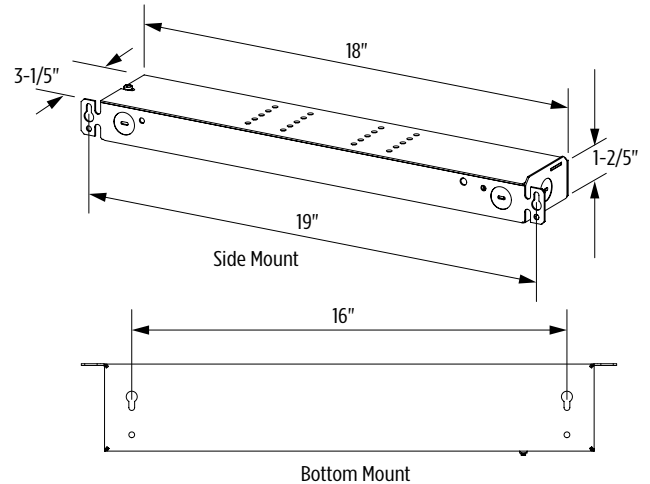

CB1853 SOLE™

Illuminated Mirror for Behavioral Health/High Abuse Care

VisaLighting.com/products/Sole

Type: _____ Project: _____ Location: _____

DIMENSIONS

W = Width H = Height RD = Recessed Depth

W	23-7/8" (606 mm)
H	33-7/8" (860 mm)
RD	3-3/4" (95 mm)

FRAMING DETAIL

REMOTE DRIVER INFORMATION

Maximum Recommended Remote Wiring Distance from remote driver box to fixture

- 18AWG – 50ft
- 16AWG – 80ft
- 14AWG – 130ft
- 12AWG – 200ft
- 10AWG – 330ft

See [Sole field instructions](#) for 2" x 4" wood furring dimensions.