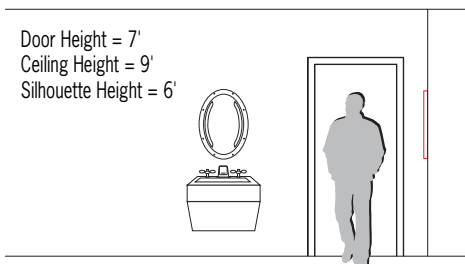

RELATIVE SCALE DRAWING