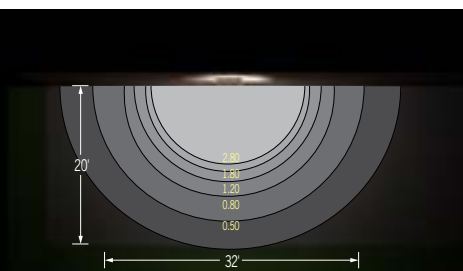

PATH OF EGRESS - FORWARD THROW