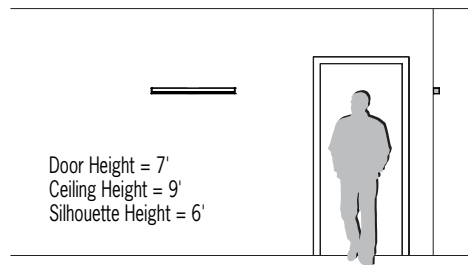

RELATIVE SCALE DRAWING