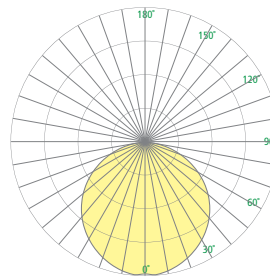

RELATIVE SCALE DRAWING

PHOTOMETRICS

LUM (Luminous Lens)

FT (Forward Throw Optic)

IP65

ADA Compliant

ETL Listed

5 Year Warranty