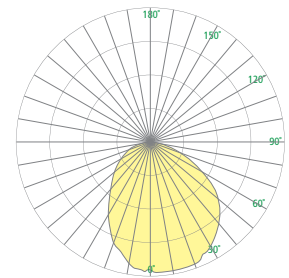

RELATIVE SCALE DRAWING

PHOTOMETRICS

LUM (Luminous Lens)

FT (Forward Throw Optic)

IP65

ADA Compliant

ETL Listed

5 Year Warranty