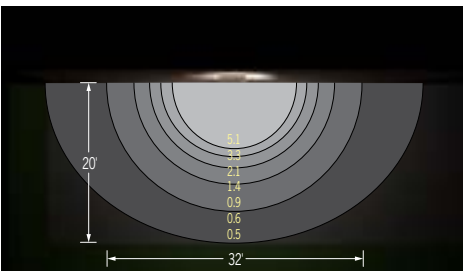

OW2482 PASSAGE (cont.)

Junction Box Mount with Integral Power Supply

Fill in shaded boxes using information listed below

OW2482		MVOLT			
MODEL	SOURCE¹ L30K(H) L30K(L) L35K(H) L35K(L) L40K(H) L40K(L)	VOLTAGE MVOLT	OPTIC² LUM FT	FINISH See last page for finish order codes	OPTION³ DS NOJBC JBC2 JBC4

SOURCE¹ (Select one)

Dimmable 0-10V to 1%, Minimum 82CRI, within 3-step MacAdam

Source	CCT	Delivered Forward Throw Lumens	Delivered Luminous Lumens	Power (Watts)
L30K(H)	3000K	2700	1900	40
L30K(L)	3000K	900	650	14
L35K(H)	3500K	2700	1900	40
L35K(L)	3500K	900	650	14
L40K(H)	4000K	2700	1900	40
L40K(L)	4000K	900	650	14

VOLTAGE

MVOLT	120-277V, 50/60 Hz

OPTIC² (Select one)

LUM	Luminous Lens
FT	Forward Throw Optic

OPTION(S)³ (Multiple Selections Allowed)

⚠ Option availability may be interdependent with Other Options

DS	Dual circuit switching (includes 2 drivers). Lumen output and wattage is split in half for each circuit
JBC4	Adaptor plate and decorative cover for 4x4 octagonal or square junction box. Finish matches canopy and housing

PATH OF EGRESS - LUMINOUS LENS

OW2482 –H Downlight, Mounted at 10' AFF, .70 light loss factor used