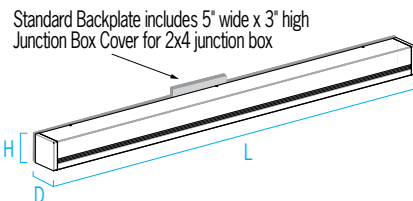

OW2482 PASSAGE™

Junction Box Mount with Integral Power Supply

[Visalighting.com/products/Passage](https://visalighting.com/products/Passage)

Type: _____ Project: _____ Location: _____

DIMENSIONS

Depth is measured from wall to front of fixture
 L = Length H = Height D = Depth

- L 37-1/4" (946 mm)
- H 2-1/2" (64 mm)
- D 2-3/4" (70 mm)

Use JBC option for 4x4 octagonal or rectilinear junction box

FEATURES

- High or low lumen output
- Luminous or Forward Throw output
- Modular design for replacement of LED source or driver
- Integral high power factor electronic power supply
- Optional dual circuit switching
- IP65 rated
- Bracket mounting system simplifies installation and maintenance
- Surface mount to horizontal 2x4 junction box. Optional junction box cover (JBC) available for 4x4 junction box
- Tamper resistant fasteners
- Polycarbonate diffuser
- No VOC powder coat paint finish; metal based sublimated wood look finish
- ETL Listed for wet location mounting 4' above grade