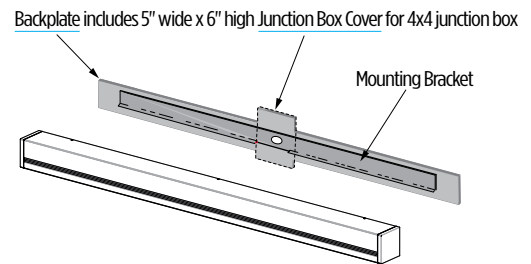

JUNCTION BOX COVER (JBC4 option) MOUNTING DETAIL