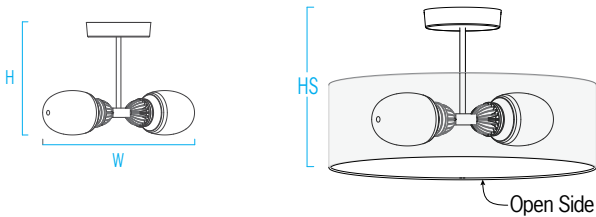

CM1960 ALLEGRO™

Surface Ceiling Mount – Dual Globes

www.Visalighting.com/products/Allegro

Type: _____ Project: _____ Location: _____

U.S. Patent D729.429

DIMENSIONS

W = Width H = Height HS = Height with shade

W	24"	(610 mm)
H	12"	(305 mm)
HS	13-1/2"	(343 mm)

FEATURES

- Integral phase-cut dimmable power supply
- Modular design for replacement of LED source and driver
- Only Allegro shades fit Allegro fixtures
- Optional top and bottom acrylic lenses
- No VOC powder coat paint; low VOC clear coat on metal finishes
- ETL listed for damp locations. Not suited for exterior applications

RELATIVE SCALE DRAWING

PHOTOMETRICS

CM1960 ALLEGRO (cont.)

Surface Ceiling Mount – Dual Globes

Fill in shaded boxes using information listed below

CM1960		–		120V					
MODEL	SOURCE¹ L27K L30K L35K	VOLTAGE 120V	SOURCE OPTION² 90CRI Minimum 80CRI is standard if option not selected	FINISH See last page for finish order codes	OPTION³ DCC	SHADE⁴ OPTION SQ Shade Round shade is provided unless SQ Shade is selected	SHADE⁵ MATERIAL IVTR GRYTR WHTR IVFAB GRYFAB WHTFAB	LENS OPTION⁶ LO No lenses are provided unless Lens Option is specified	