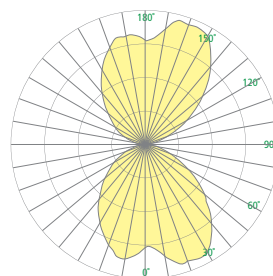

PHOTOMETRICS

Compliant

ADA Compliant

XPS

ETL Listed

5 Year Warranty