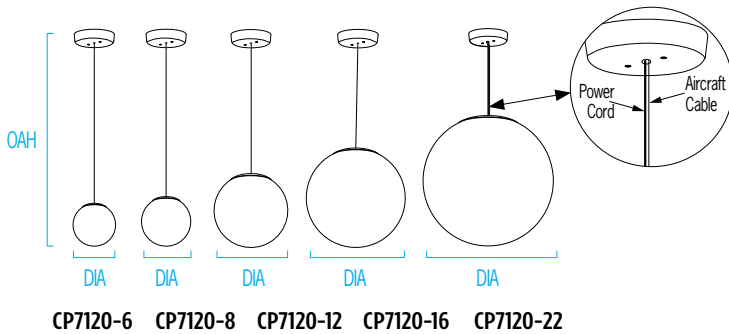

CP7120 ZUME™ IN

Indoor Luminous Globe

VisaLighting.com/products/Zume-In

Type: _____ Project: _____ Location: _____

DIMENSIONS 1,6

OAH MUST BE SPECIFIED

OAH is the distance (in inches) from the bottom of the fixture to the ceiling plane

DIA = Diameter OAH = Standard Overall Height WT=Weight

CP7120-	6	8	12	16	22
DIA	6" (152 mm)	8" (203 mm)	12" (305 mm)	16" (406 mm)	22" (559 mm)
MIN OAH	14" (356 mm)	16" (406 mm)	20" (508 mm)	24" (610 mm)	30" (762 mm)
STD OAH	48" (1219 mm)	48" (1219 mm)	48" (1219 mm)	48" (1219 mm)	48" (1219 mm)
MAX OAH	192" (4877 mm)	192" (4877 mm)	192" (4877 mm)	192" (4877 mm)	192" (4877 mm)
WT	4 lbs	4 lbs	5 lbs	6 lbs	10 lbs

FEATURES

- BAA (Buy American Act) and BABA (Build American, Buy America) compliant
- Consistent luminance across all sizes
- Remote Driver (RMD) or Driver in Canopy (SDC) configurations available
- Remote Driver (RMD) includes round canopy 5-1/4" diameter and 1/2" deep
- Driver in canopy (SDC) includes round canopy 6-3/8" diameter and 1-1/2" deep
- Canopy mounts over 4x4 junction box (by others) with provided hardware and is painted white
- One piece gloss white acrylic globe for seamless appearance
- Suspended by 2-conductor white power cord (8", 12" and 16"); 22" suspended by aircraft cable
- Non-VOC powder coat finishes or environmentally friendly low VOC metal alternative finishes
- ETL listed for damp locations. Not suited for exterior applications