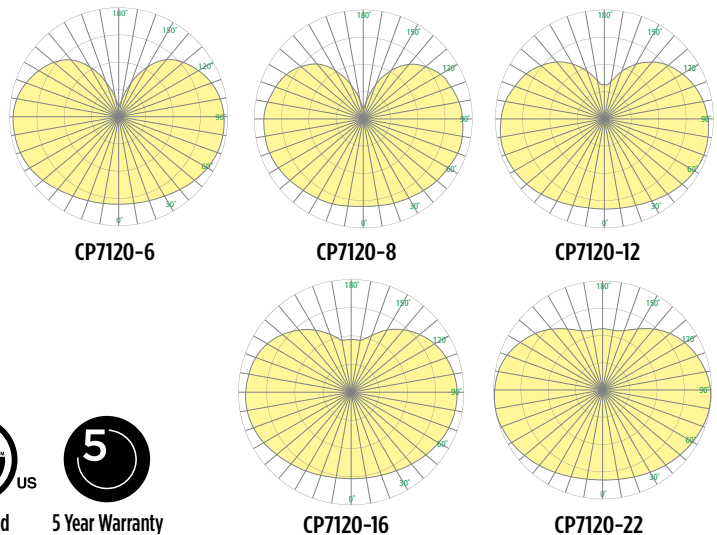

PHOTOMETRICS