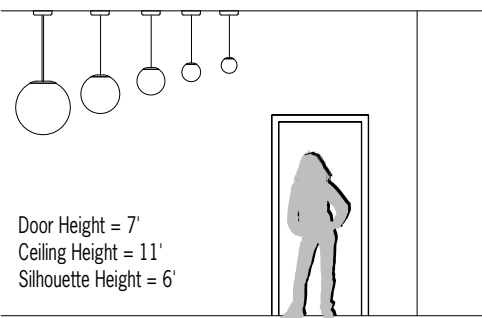

RELATIVE SCALE DRAWING