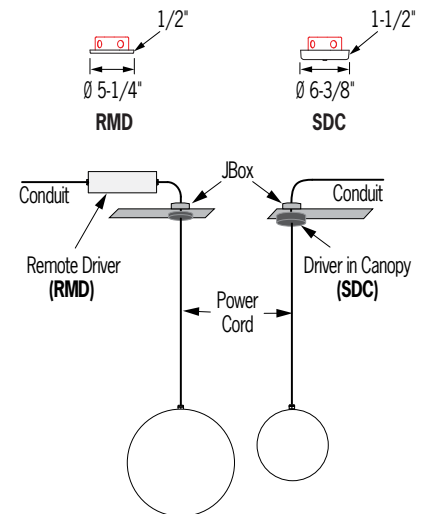

SDC	Surface canopy with integral driver; canopy is painted white
RMD	Remote driver enclosure, has knockouts for conduit connection, may be recess mounted with insulation contact (type IC). Canopy is painted white. See page 3 for more information

Options continued on Page 3

CP7120 ZUME IN (cont.)

Indoor Luminous Globe

REMOTE DRIVER (RMD) INFORMATION

Model	Maximum Recommended Remote Wiring Distance from RMD to fixture canopy			
	12AWG	14AWG	16AWG	18AWG
CP7120-6	2000	1250	750	500
CP7120-8	1425	900	550	325
CP7120-12	550	350	225	125
CP7120-16	250	150	100	50
CP7120-22	100	50	25	25