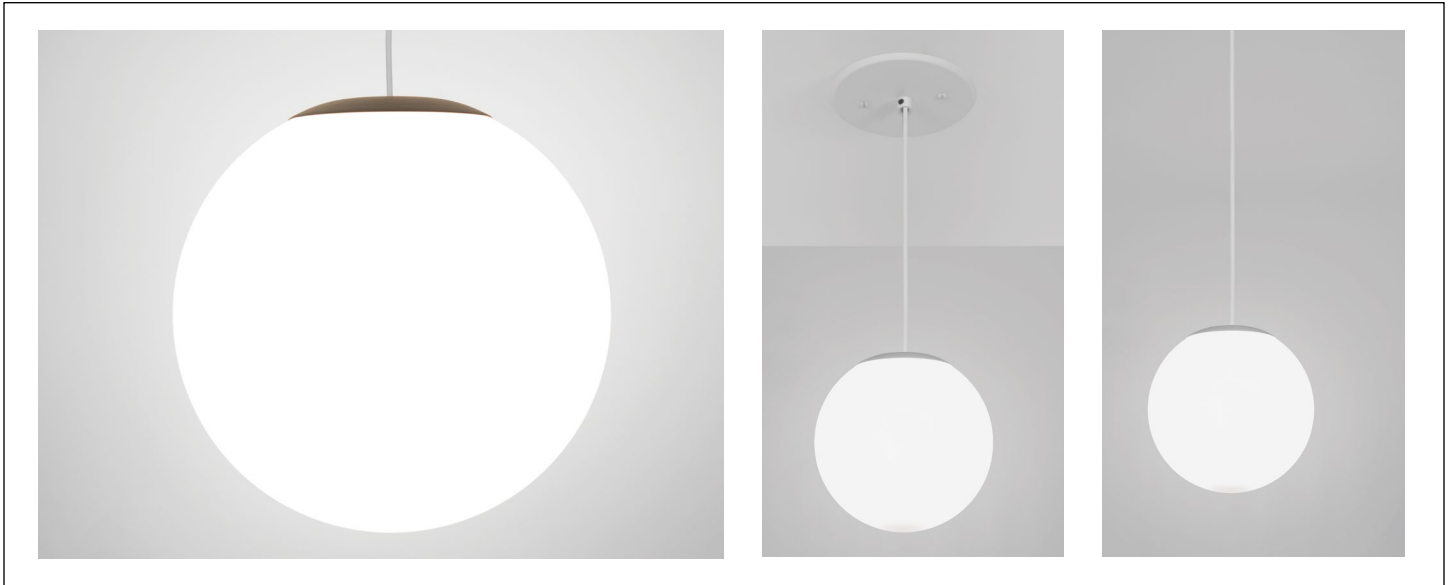

CP7120 ZUME™ IN

Indoor Luminous Globe

VisaLighting.com/products/Zume-In

Type: _____ Project: _____ Location: _____

DIMENSIONS 1,6

OAH MUST BE SPECIFIED

OAH is the distance (in inches) from the bottom of the fixture to the ceiling plane

FEATURES

- BAA (Buy American Act) and BABA (Build American, Buy America) compliant
- Consistent luminance across all sizes
- Remote Driver (RMD) or Driver in Canopy (SDC) configurations available
- Remote Driver (RMD) includes round canopy 5-1/4" diameter and 1/2" deep
- Driver in canopy (SDC) includes round canopy 6-3/8" diameter and 1-1/2" deep
- Canopy mounts over 4x4 junction box (by others) with provided hardware and is painted white
- One piece gloss white acrylic globe for seamless appearance
- Suspended by 2-conductor white power cord (8", 12" and 16"); 22" suspended by aircraft cable
- Non-VOC powder coat finishes or environmentally friendly low VOC metal alternative finishes
- ETL listed for damp locations. Not suited for exterior applications