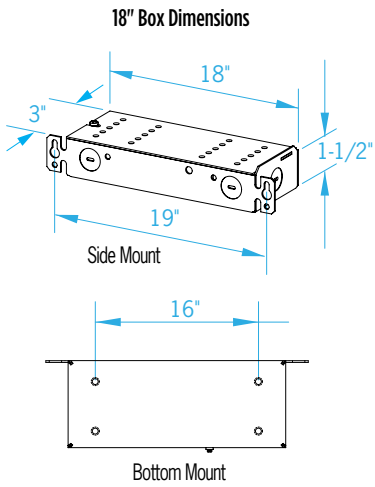

Options continued on Page 3

CP7120 ZUME IN (cont.)

Indoor Luminous Globe

REMOTE DRIVER (RMD) INFORMATION

Model	Maximum Recommended Remote Wiring Distance from RMD to fixture canopy			
	12AWG	14AWG	16AWG	18AWG
CP7120-6	2000	1250	750	500
CP7120-8	1425	900	550	325
CP7120-12	550	350	225	125
CP7120-16	250	150	100	50
CP7120-22	100	50	25	25