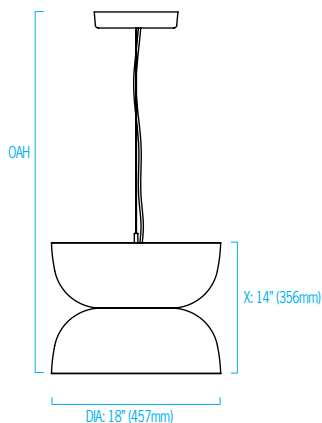

### DIMENSIONS

DIA = Diameter X = Body Height OAH = Standard Overall Height WT = Weight

DIA 14" (356 mm)  
X 18" (457 mm)  
OAH 120" (3048 mm)  
WT 10 lbs (4536 gm)