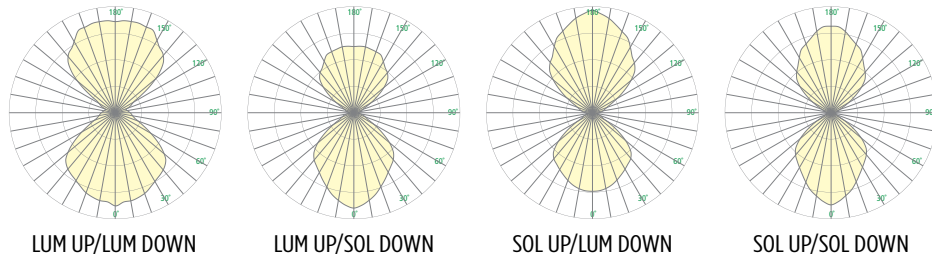

PHOTOMETRICS

Compliant

ETL Listed

5 Year Warranty