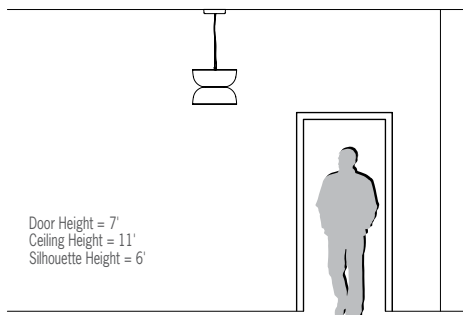

RELATIVE SCALE DRAWING