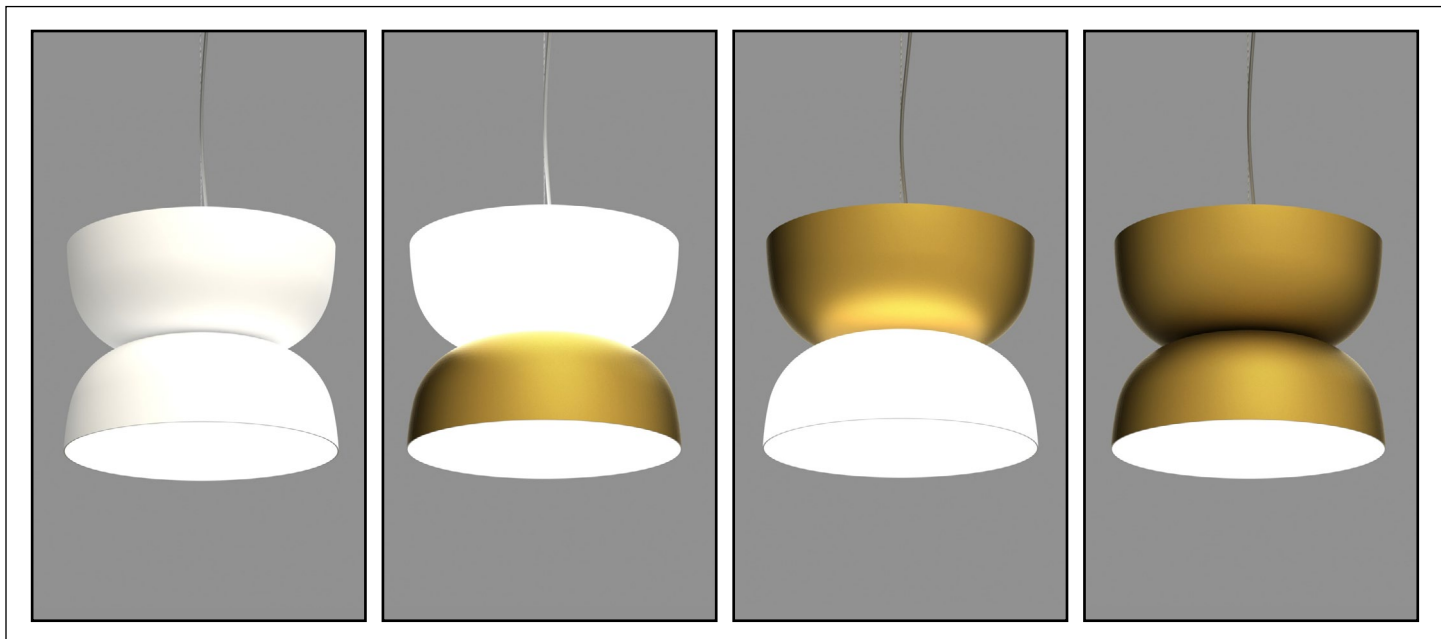

# CP7406 ANNA™ Pendant

[VisaLighting.com/products/Anna](http://VisaLighting.com/products/Anna)

Type: \_\_\_\_\_ Project: \_\_\_\_\_ Location: \_\_\_\_\_

### DIMENSIONS

DIA = Diameter X = Body Height OAH = Standard Overall Height WT = Weight

DIA 14" (356 mm)  
X 18" (457 mm)  
OAH 120" (3048 mm)  
WT 10 lbs (4536 gm)

### FEATURES

- BAA (Buy American Act) and BABA (Build American, Buy America) compliant
- Part of a family of multiple shade sizes for many configurations
- Four different shade material configurations, with hundreds of potential color combinations
- 90+ CRI Standard for all sources
- High, medium and low lumen output options
- Solid shades are hand-crafted spun aluminum
- Luminous shades are translucent white acrylic
- Slim power cord and canopy with aircraft cable suspension
- Mounts over standard 4x4 or octagonal j-box
- Non-VOC powder-coat or environmentally friendly low VOC alternative metal finishes available
- Remote Driver (RMD) includes round canopy 6-1/4" diameter and 1/2" deep
- Driver in canopy (SDC) includes round canopy 9" diameter and 1-3/4" deep
- ETL listed for damp locations. Not suitable for exterior applications