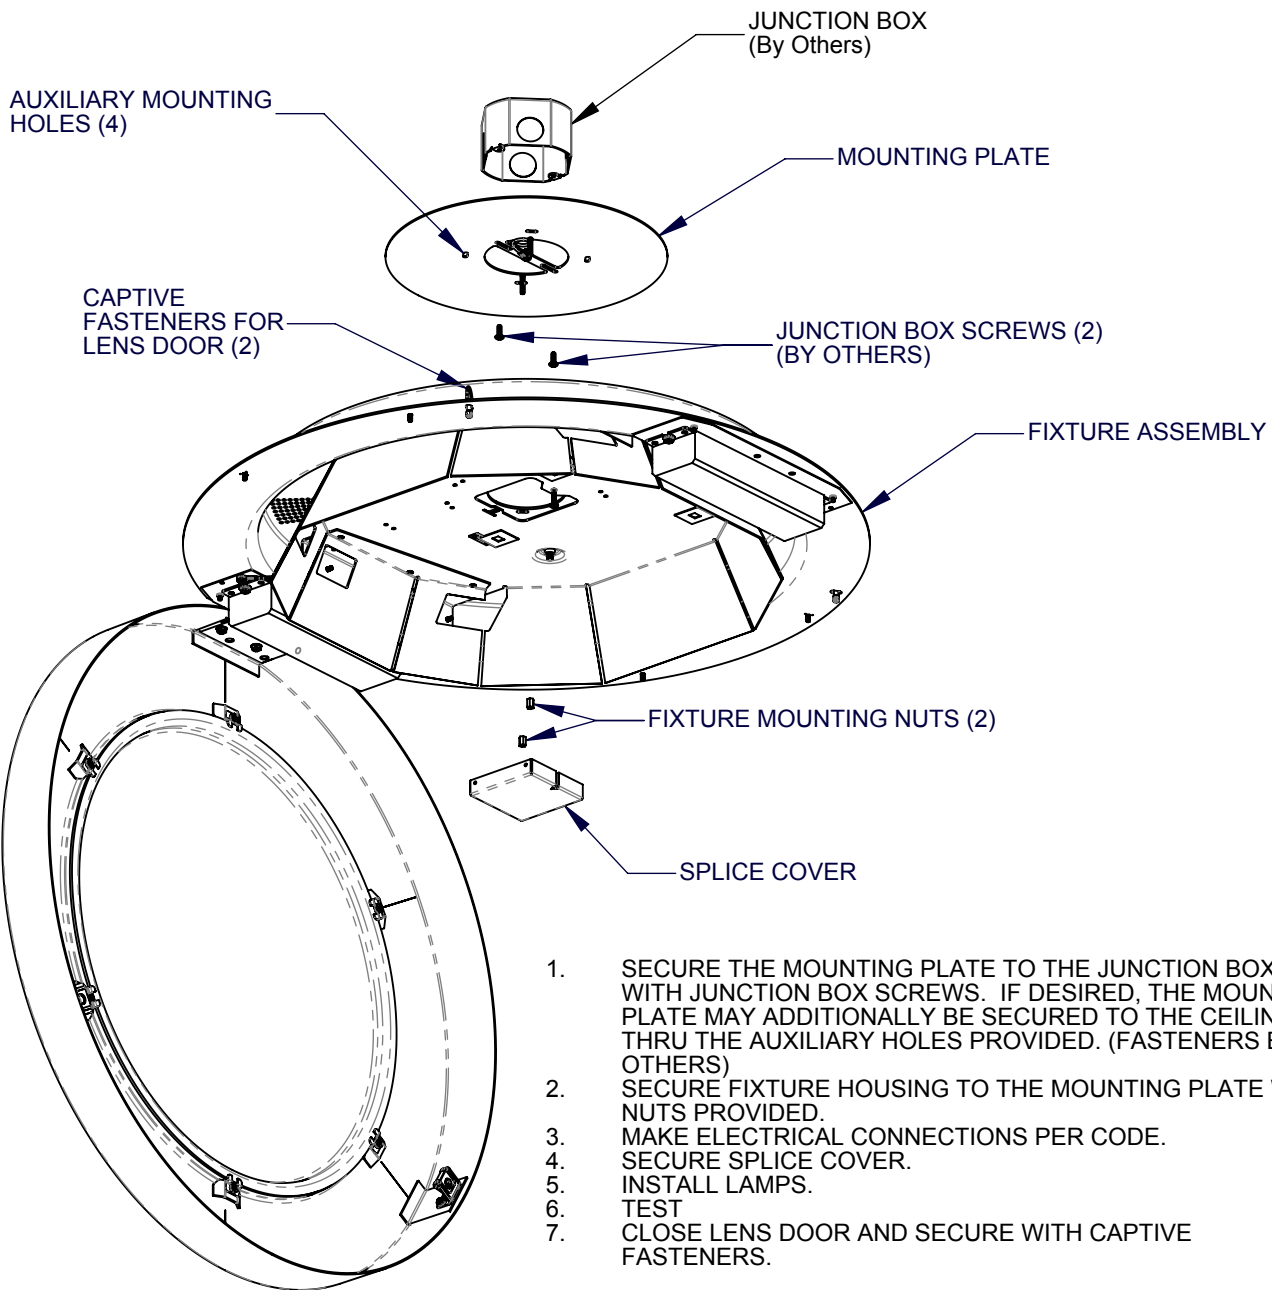

INSTALLATION INSTRUCTIONS

Model: **CM2000 and CM2012**
Fixture Family: **BROADWAY, FIFTH AVE**
Document Description: Installation Instructions for
CM2000 and CM2012

1717 West Civic Drive Milwaukee, WI 53209
414-354-6600
Design Modification Rights Reserved
© Visa Lighting

TYPICAL FIXTURE SHOWN - STYLE MAY VARY

Drawing: 760972

Rev: A

Sheet: 1 of 1

Eng: MJH

Date Drawn: 11/6/13

- When using electrical equipment, basic safety precautions should always be followed, including the following:
 - Read all instructions carefully before installing and save for future use.
 - Make sure all connections are in accordance with the National Electrical Code and local regulations.
 - To avoid possible electric shock, be sure the power supply is turned off before servicing or installing the fixture
 - Service should be performed by qualified personnel.
 - These instructions may not cover all details or variations. If additional information is needed, please contact Visa Lighting.