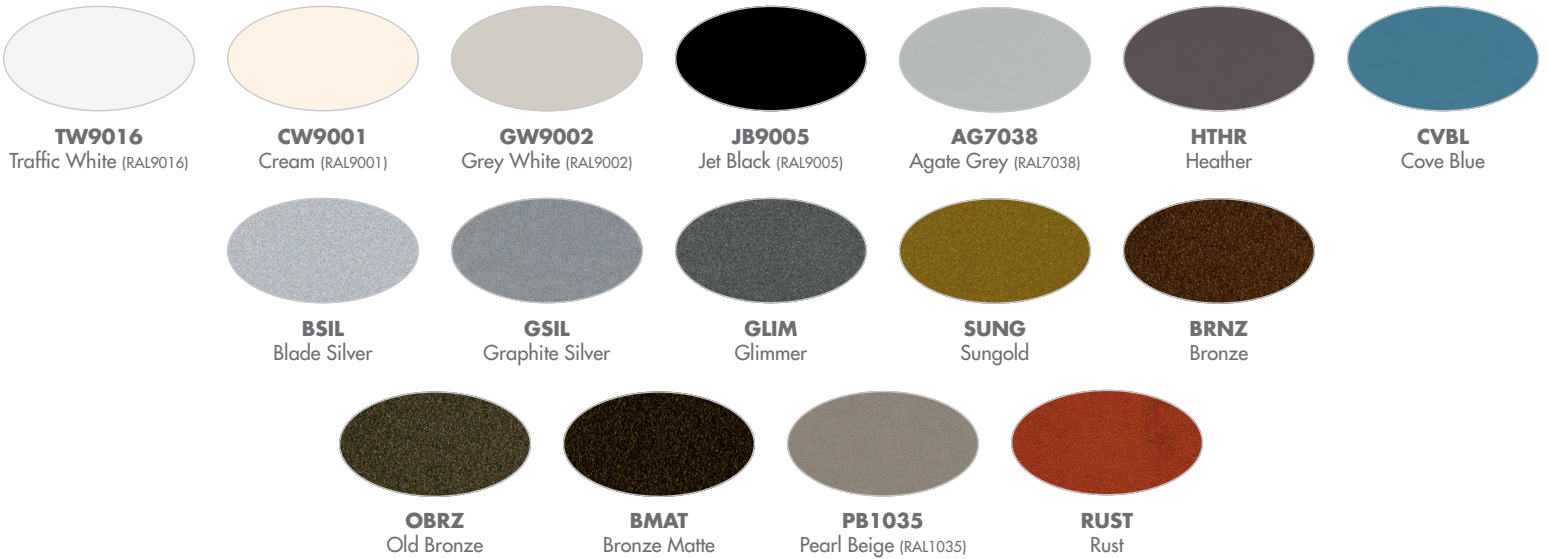

Painted Finishes (Standard)