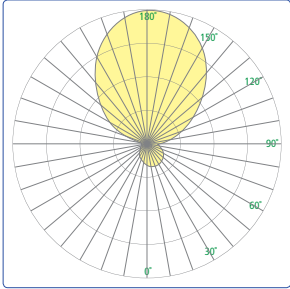

CB3462 – OLYMPIA

Photometrics

Technical Information

- Integral power supply
- Easy tool-less relamping
- Mounts over standard electrical junction box (by others) with provided hardware
- Heavy gauge spun metal trim
- Thermally formed 1/8" thick white acrylic diffuser with matte finish
  - UV stable
  - UL-94 HB Flame Class rated
- No VOC powder coat paints; Low VOC clear coat on metal finishes
- ETL listed for damp locations. Not suited for exterior application