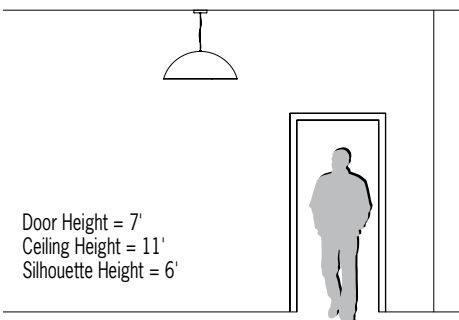

## DIMENSIONS<sup>4</sup>

DIA = Diameter X = Body Height OAH = Standard Overall Height WT = Weight

DIA 32" (813 mm)  
 X 12-1/4" (305 mm)  
 OAH 120" (3048 mm)  
 WT 18 lbs (8165 gm)

## RELATIVE SCALE DRAWING