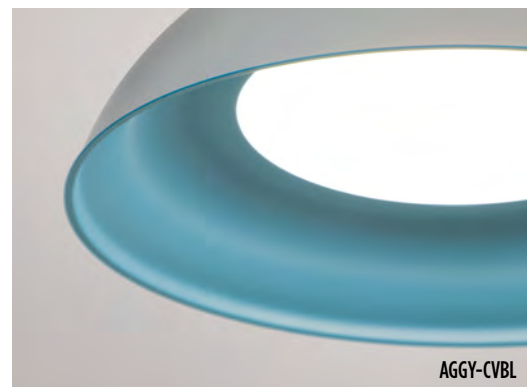

CP4412 HELLEN (cont.)

32" Direct Pendant

SUGGESTED VARIATIONS

- Stem suspension
- Remote driver
- Custom colors
- Larger size

HELLEN PRODUCT FAMILY

- CP4408 – 16"
- CP4410 – 24"
- CP4412 – 32"

See [Visalighting.com/products/Hellen](https://visalighting.com/products/Hellen) for more information