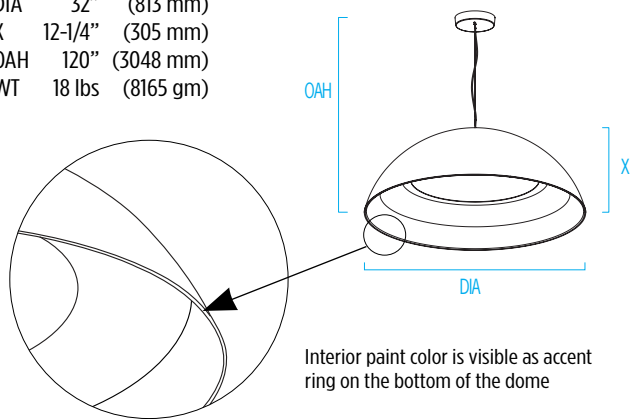

## DIMENSIONS<sup>4</sup>

DIA = Diameter X = Body Height OAH = Standard Overall Height WT = Weight

DIA 32" (813 mm)  
 X 12-1/4" (305 mm)  
 OAH 120" (3048 mm)  
 WT 18 lbs (8165 gm)