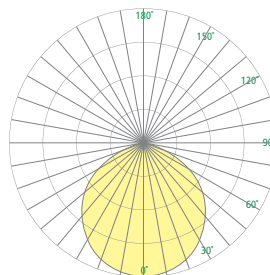

PHOTOMETRICS

ETL Listed

5 Year Warranty