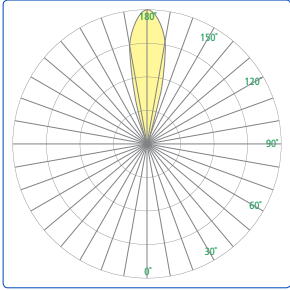

OW1200 – CYPRESS
Outdoor only

Photometrics

Technical Information

- Integral power supply
- Fixture tested per LM79 standard
- Modular design for replacement of LED source and power supply
- Uplight or downlight application
- Surface mounts over a standard electrical junction box (by others)
- Clear tempered glass top lens
- 1/8" thick white acrylic diffuser
  - F1 rated, UV stable
  - UL-94 HB Flame Class rated
- Housing fabricated of heavy gauge welded and gasketed aluminum
- No VOC powder coat paint finish
- ETL listed for wet location mounting 4' above grade