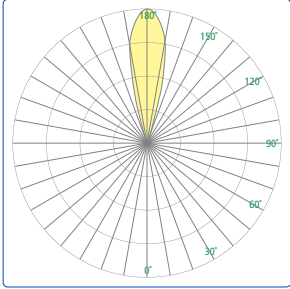

OW1202 – CYPRESS

Outdoor only

Photometrics

Technical Information

- Integral power supply
- Fixture tested per LM79 standard
- Modular design for replacement of LED source and power supply
- Uplight or downlight application
- Surface mounts over a standard electrical junction box (by others)
- Clear tempered glass top lens
  - F1 rated, UV stable
  - UL-94 HB Flame Class rated
- Housing fabricated of heavy gauge welded and gasketed aluminum
- No VOC powder coat paint finish
- ETL listed for wet location mounting 4' above grade