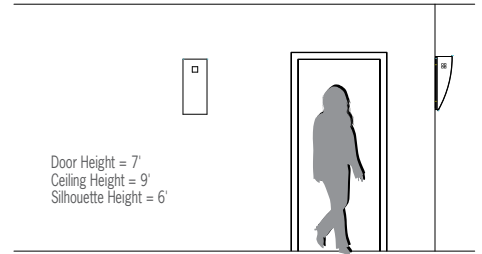

Relative Scale Drawing

Specify color code when ordering. For accurate color matching, individual paint and finish samples are [available upon request](#)
For additional information see VisaLighting.com/materials-finishes