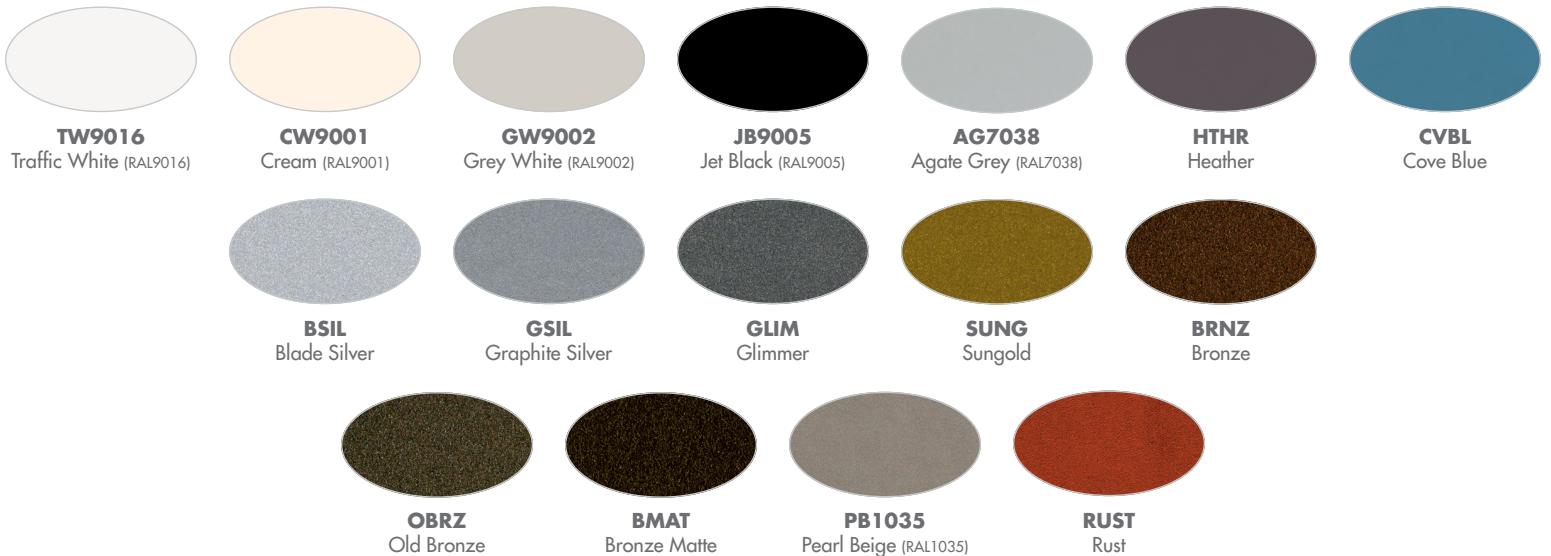

Painted Finishes (Standard)

This document contains information which is the property of Visa Lighting, and may not, in whole or in part, be duplicated, disclosed, or used for design or manufacturing purposes without the prior written permission of Visa Lighting. ©Visa Lighting. Design Modification Rights Reserved.