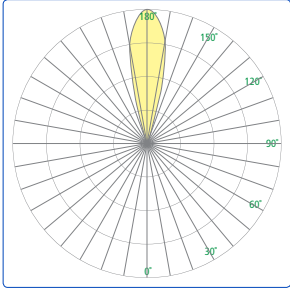

OW1204 – CYPRESS
Outdoor only

Photometrics

Technical Information

- Integral power supply
- Fixture tested per LM79 standard
- Modular design for replacement of LED source and power supply
- Uplight or downlight application
- Surface mounts over a standard electrical junction box (by others)
- Clear tempered glass top lens
  - F1 rated, UV stable
  - UL-94 HB Flame Class rated
- Housing fabricated of heavy gauge welded and gasketed aluminum
- No VOC powder coat paint finish
- ETL listed for wet location mounting 4' above grade