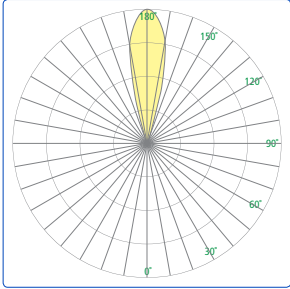

OW1210 – CYPRESS
Outdoor only

Photometrics

Technical Information

- Integral power supply
- Fixture tested per LM79 standard
- Modular design for replacement of LED source and power supply
- Uplight or downlight application
- Surface mounts over a standard electrical junction box (by others)
- Clear tempered glass top lens
  - F1 rated, UV stable
  - UL-94 HB Flame Class rated
- Housing fabricated of heavy gauge welded and gasketed aluminum
- No VOC powder coat paint finish
- ETL listed for wet location mounting 4' above grade