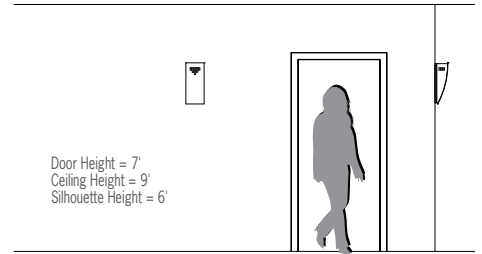

Relative Scale Drawing

Specify color code when ordering. For accurate color matching, individual paint and finish samples are [available upon request](#). For additional information see VisaLighting.com/materials-finishes