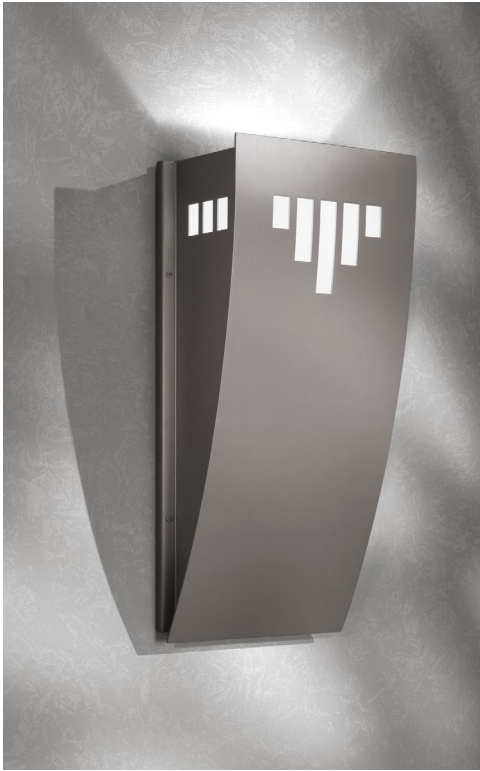

**OW1210 – CYPRESS™**  
Outdoor only

Type: Project:

[VisaLighting.com/products/Cypress](http://VisaLighting.com/products/Cypress)

Fill in shaded boxes using information listed below

Order Code: **OW1210**  
MODEL

**A** SOURCE

**MVOLT**  
VOLTAGE

**B** FINISH

**C** OPTION

The profile and light output of this series is punctuated with geometric windows of light and are available in three sizes that can be mounted in either the up or down position.

**DIMENSIONS**

Depth is measured from wall to front of fixture

W = Width H = Height D = Depth

W 8" (203 mm)  
H 18" (457 mm)  
D 5-3/4" (146 mm)

**A SOURCE (Select one) and VOLTAGE**

MVOLT fixture accepts 120 through 277 input voltage  
LED Sources are 83CRI, within 3-step MacAdam and are dimmable 0-10V to 1%

- Integral power supply
- Fixture tested per LM79 standard
- Modular design for replacement of LED source and power supply
- Uplight or downlight application
- Surface mounts over a standard electrical junction box (by others)
- Clear tempered glass top lens
  - ◆ F1 rated, UV stable
  - ◆ UL-94 HB Flame Class rated
- Housing fabricated of heavy gauge welded and gasketed aluminum
- No VOC powder coat paint finish
- ETL listed for wet location mounting 4' above grade