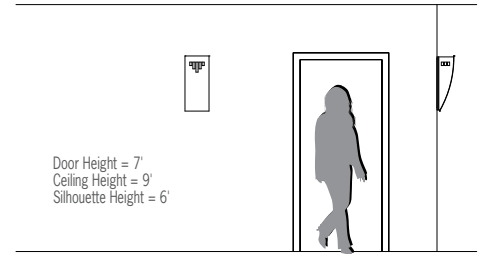

Relative Scale Drawing

Specify color code when ordering. For accurate color matching, individual paint and finish samples are [available upon request](#). For additional information see VisaLighting.com/materials-finishes