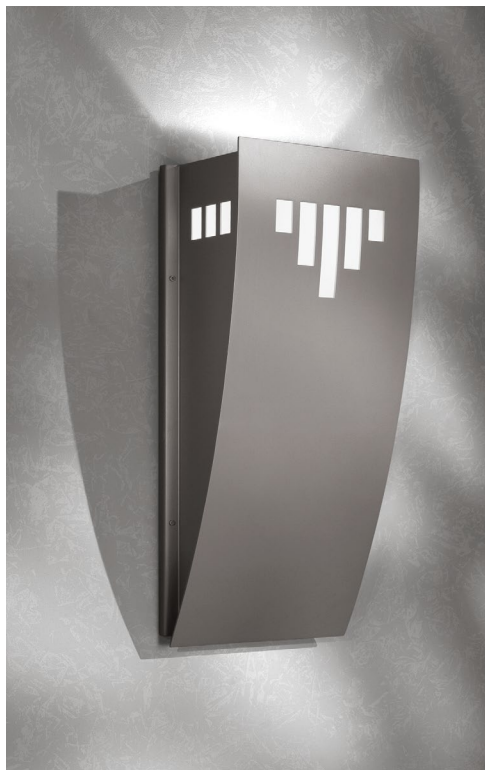

OW1212 – CYPRESS™
Outdoor only

Type: Project:

VisaLighting.com/products/Cypress

Fill in shaded boxes using information listed below

Order Code: **OW1212**
MODEL

- **MVOLT**
VOLTAGE

A SOURCE

B FINISH

C OPTION

The profile and light output of this series is punctuated with geometric windows of light and are available in three sizes that can be mounted in either the up or down position.

DIMENSIONS

Depth is measured from wall to front of fixture

W = Width H = Height D = Depth

W 10-1/2" (267 mm)
H 24-1/8" (613 mm)
D 7-1/2" (191 mm)

A SOURCE (Select one) and VOLTAGE (Select one)

MVOLT fixture accepts 120 through 277 input voltage 83CRI, within 3-step MacAdam and are dimmable 0-10V to 1%