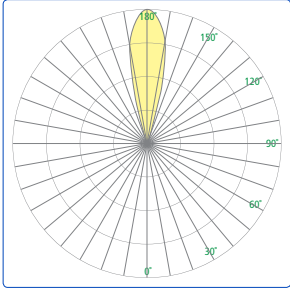

OW1212 – CYPRESS
Outdoor only

Photometrics

Technical Information

- Integral power supply
- Fixture tested per LM79 standard
- Modular design for replacement of LED source and power supply
- Uplight or downlight application
- Surface mounts over a standard electrical junction box (by others)
- Clear tempered glass top lens
  - F1 rated, UV stable
  - UL-94 HB Flame Class rated
- Housing fabricated of heavy gauge welded and gasketed aluminum
- No VOC powder coat paint finish
- ETL listed for wet location mounting 4' above grade